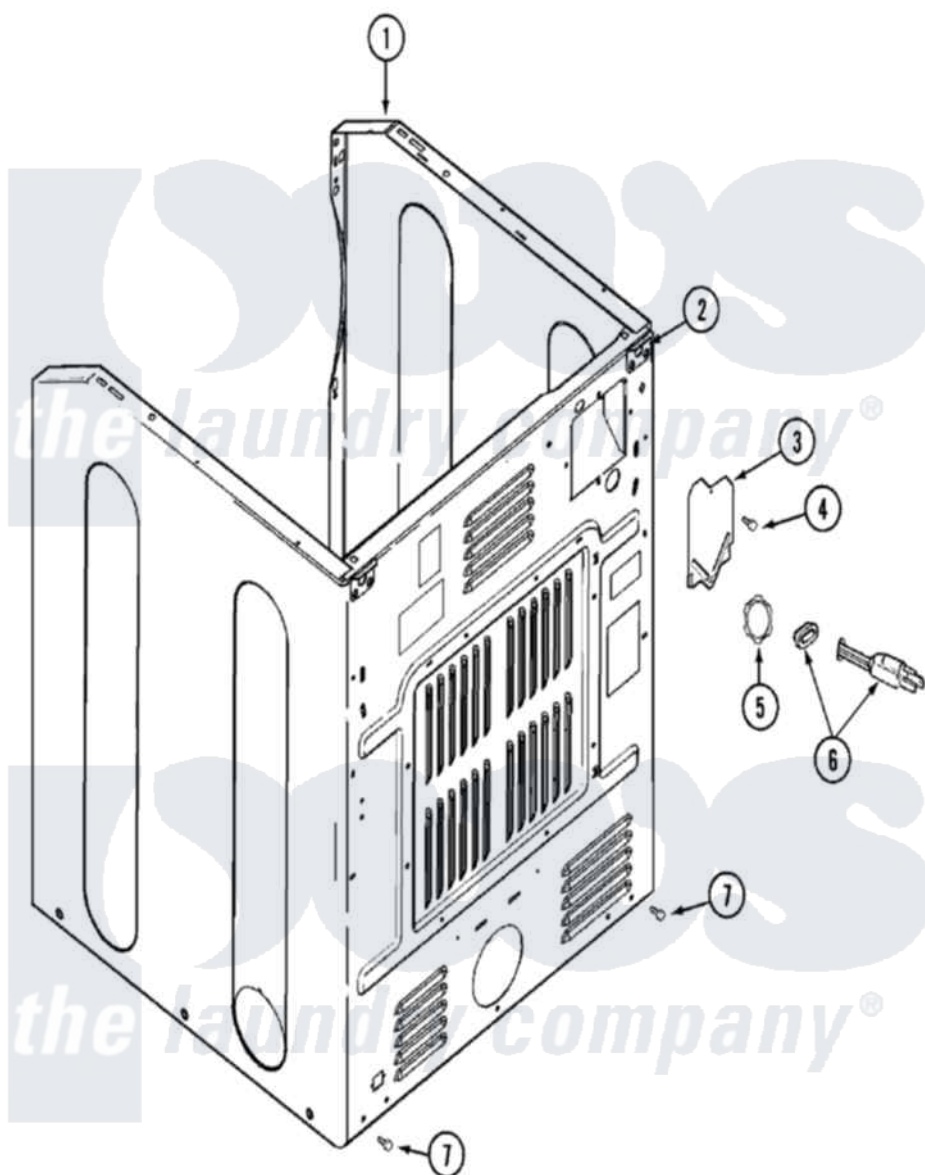

Maytag MDG7057AWW 02 - CABINET-REAR

Maytag Residential Maytag MDG7057AWW Dryer Parts Parts Diagram 02 - CABINET-REAR
 Click on the part number to view part

| Item | Original Part Number | Replaced By | Status | Part Description |
|------|--------------------------|--------------------------|---------------|---|
| 1 | 22002548 | 22003639 | | Cabinet Assembly |
| 2 | 33001827 | | Not Available | BRACKET, CABINET HINGE |
| 3 | 33001795 | | | Cover, Terminal Block |
| 4 | 22001995 | | | Screw Note: Screw, Tumbler Front And Shroud |
| 6 | 33001246 | | Not Available | CORD, POWER |
| " | 211881 | | | Grommet, Cord Part Not Used-Gas Models Only |
| 7 | 22001995 | | | Screw Note: Screw, Tumbler Front And Shroud |