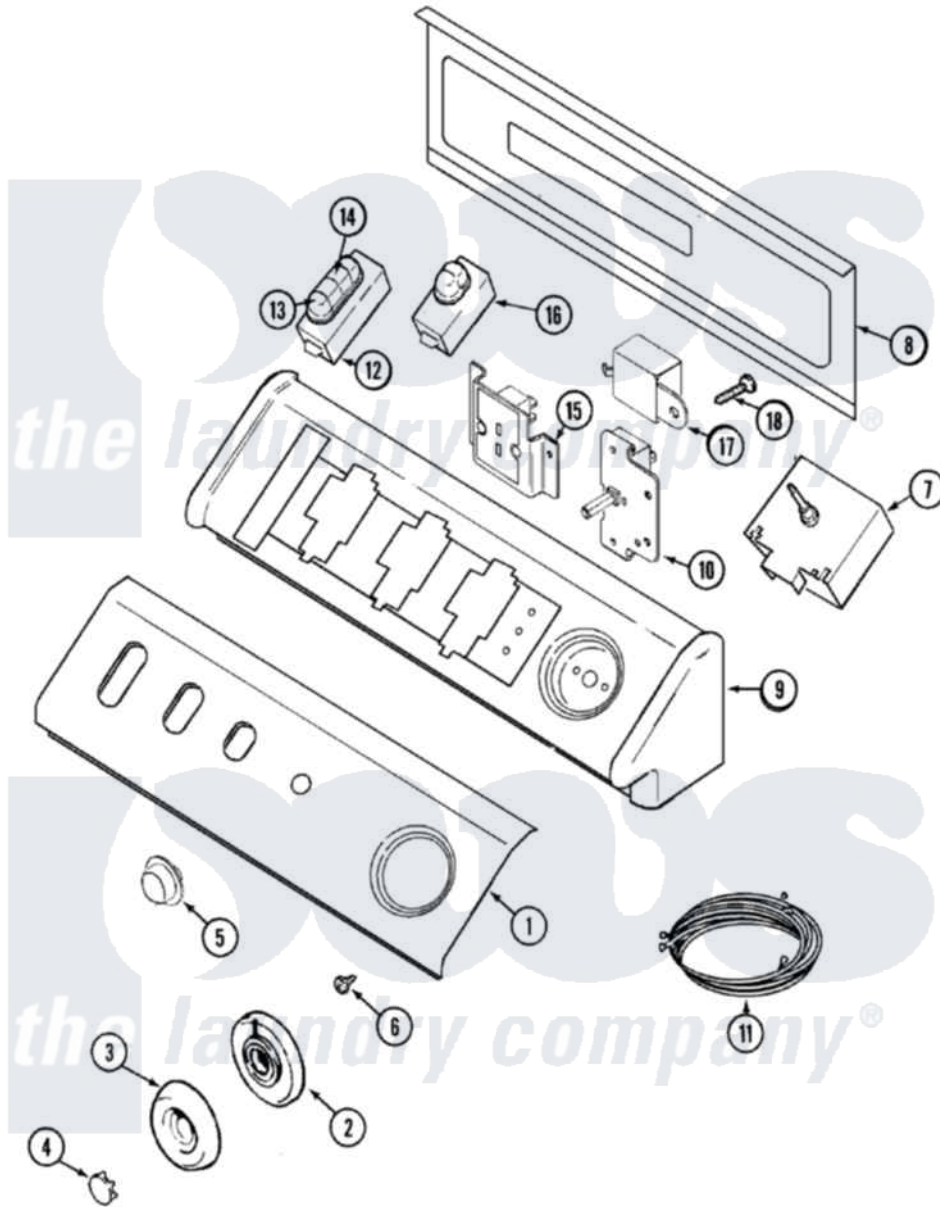

Maytag MDG7057BWQ 02 - CONTROL PANEL

Maytag [Residential Maytag MDG7057BWQ Dryer Parts](#) Parts Diagram 02 - CONTROL PANEL
 Click on the part number to view part

Item	Original Part Number	Replaced By	Status	Part Description
1	Y22002339	8534058		Screw
"	33002401			Panel, Control
2	33002346			Skirt, Timer Dial
3	22001659			Timer Knob - Grey
4	33002347			Timer Knob Insert/Cap
5	33002435			Button, Push-To-Start
6	33001690	90767		Screw, 8A X 3/8 HeX Washer Head Tapping
7	33001634			Timer
8	216423	3370225		Screw
"	22002529		Not Available	CONSOLE BACK PANEL
9	33002327	37001115		Console
10	33002356	33001618		Switch- PU
11	33002404			Harness, Wire
12	33002392			Switch, Temp 4 Pos
13	22002697			Button, Switch
14	22002698	22003875		Button- SW

15	33002400		Not Available	DRYNESS DISPLAY CONTROL (BSQ)
16	33002403	22001786		Switch, Rinse
17	33001623			Buzzer, Non-Adjustable
18	216423	3370225		Screw
19	33002391			Manual, Use And Care
"	33002416		Not Available	MANUAL, USE & CARE (FRCH)