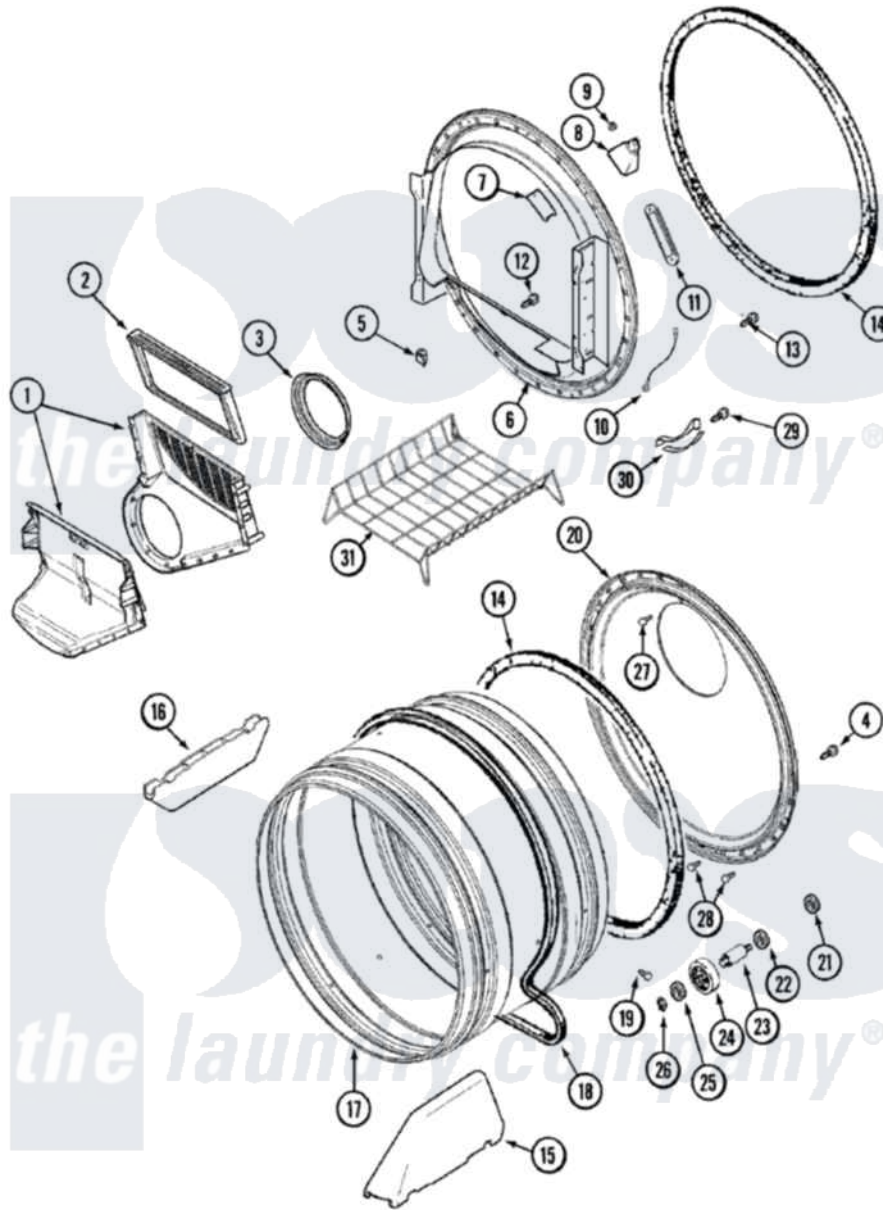

Maytag MDG7057BWQ 06 - TUMBLER

Maytag Residential Maytag MDG7057BWQ Dryer Parts Parts Diagram 06 - TUMBLER
 Click on the part number to view part

Item	Original Part Number	Replaced By	Status	Part Description
1	33001799			Outlet Duct Assembly Note: Outlet Duct Assembly
2	33001808			Filter, Lint
3	33001758	33002560		Seal, Blower
4	33002190			SCrew, C BraCe, BraCket, Cabinet
5	Y310376			Clip, Door Switch Harness
6	33001868			Front, Tumbler Front W/Sensor Note: Front, Tumbler
7	33001871			Screw Note: Screw, Drum Light
"	33001869			Lens, Drum Light
"	22002263			Lamp
8	33001870		Not Available	HOLDER, LAMP (W/HOUSING) NOTE: LAMP (W/HOUSING & HOLDER)
9	214872			Palnut, End Cap Note: Nut, Lamp Holder
10	211294	90767		Screw, 8A X 3/8 HeX Washer

10	211294	30707	Head Tapping
"	Y303711		Sensor Ground Wire
11	22001078	3177991	Screw
"	33001809		Sensor Bar Assembly
12	312311	312311MAY	Screw
13	33001855	33002917	Screw, No.10-16
14	33001807		Seal, Tumbler
15	33001756	33002032	Baffle
16	33001755		Baffle
17	33001889		Tumbler
18	33001777	33002535	V-Belt
19	33001788	33002973	Screw, No.9-15 X 1.00 Hx WS
20	33001801		Back, Tumbler
21	33001443		Nut, Hex
22	Y313347	312535	Washer, Vault Mounting Brk.
23	Y312948	6-3129480	Shaft- Tumbler
24	Y303373	12001541	Drum Roller/Washer Assembly--W
25	312535		Washer, Vault Mounting Brk.
26	410233	9703438	Ring-Retrn
27	210932		Screw, No.8 X 9/16 Ctsk Note: Screw, Inlet Duct
28	22001996	3370225	Screw
29	210720		Rivet, Bearing To Tumbler Fmt
30	306508		Tumbler Bearing Kit ----W
31	33001917	33001917A	Rack- Dryi