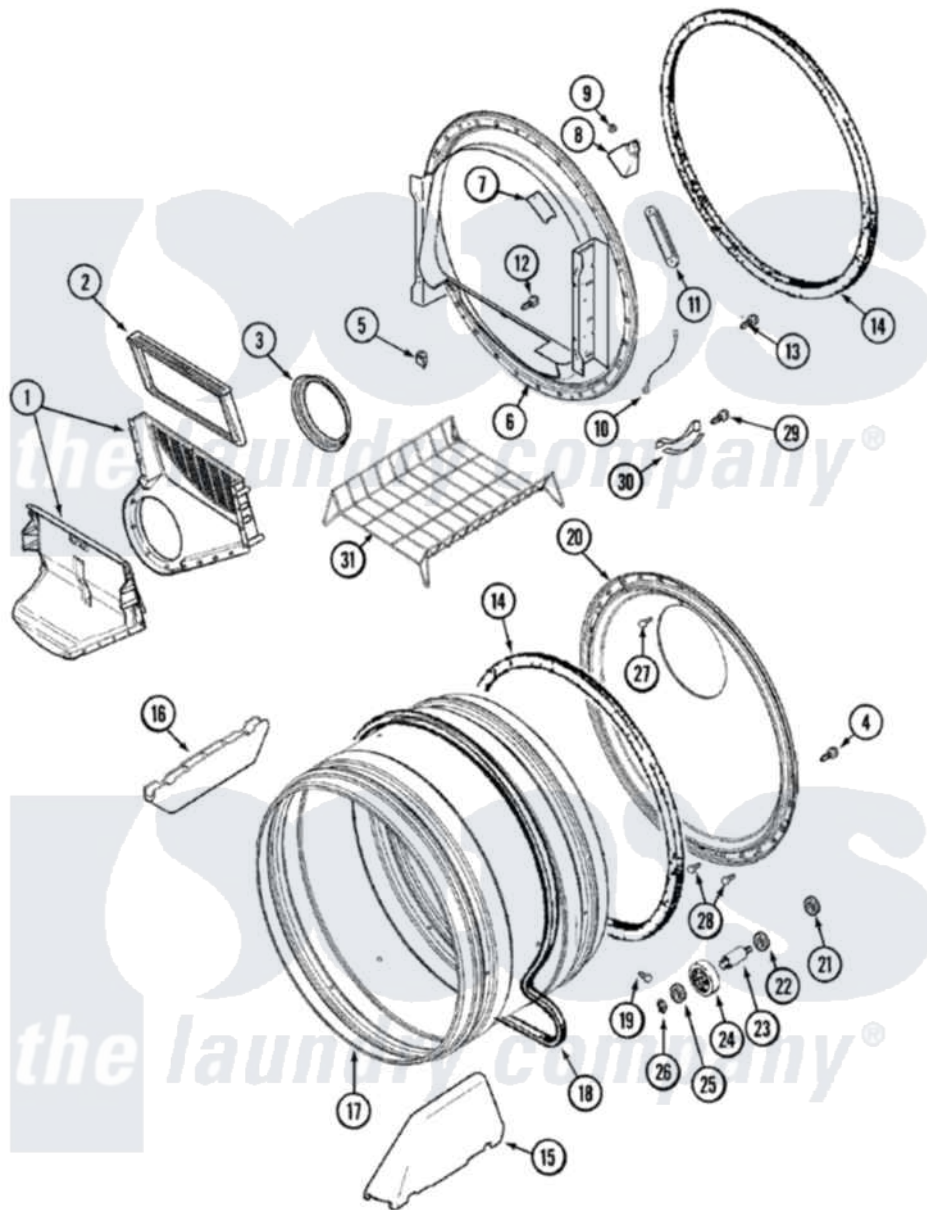

Maytag MDG7057BWW 05 - TUMBLER

Maytag Residential Maytag MDG7057BWW Dryer Parts Parts Diagram 05 - TUMBLER
 Click on the part number to view part

Item	Original Part Number	Replaced By	Status	Part Description
1	33001799			Outlet Duct Assembly Note: Outlet Duct Assembly
2	33001808			Filter, Lint
3	33001758	33002560		Seal, Blower
4	33002190			SCrew, C BraCe, BraCket, Cabinet
5	Y310376			Clip, Door Switch Harness
6	33001868			Front, Tumbler Front W/Sensor Note: Front, Tumbler
7	33001871			Screw Note: Screw, Drum Light
"	33001869			Lens, Drum Light
"	22002263			Lamp
8	33001870		Not Available	HOLDER, LAMP (W/HOUSING) NOTE: LAMP (W/HOUSING & HOLDER)
9	214872			Palnut, End Cap Note: Nut, Lamp Holder
10	211294	90767		Screw, 8A X 3/8 HeX Washer

10	211294	30707	Head Tapping
"	Y303711		Sensor Ground Wire
11	22001078	3177991	Screw
"	33001809		Sensor Bar Assembly
12	312311	312311MAY	Screw
13	33001855	33002917	Screw, No.10-16
14	33001807		Seal, Tumbler
15	33001756	33002032	Baffle
16	33001755		Baffle
17	33001889		Tumbler
18	33001777	33002535	V-Belt
19	33001788	33002973	Screw, No.9-15 X 1.00 Hx WS
20	33001801		Back, Tumbler
21	33001443		Nut, Hex
22	Y313347	312535	Washer, Vault Mounting Brk.
23	Y312948	6-3129480	Shaft- Tumbler
24	Y303373	12001541	Drum Roller/Washer Assembly--W
25	312535		Washer, Vault Mounting Brk.
26	410233	9703438	Ring-Retrn
27	210932		Screw, No.8 X 9/16 Ctsk Note: Screw, Inlet Duct
28	22001996	3370225	Screw
29	210720		Rivet, Bearing To Tumbler Fmt
30	306508		Tumbler Bearing Kit ----W
31	33001917	33001917A	Rack- Dryi