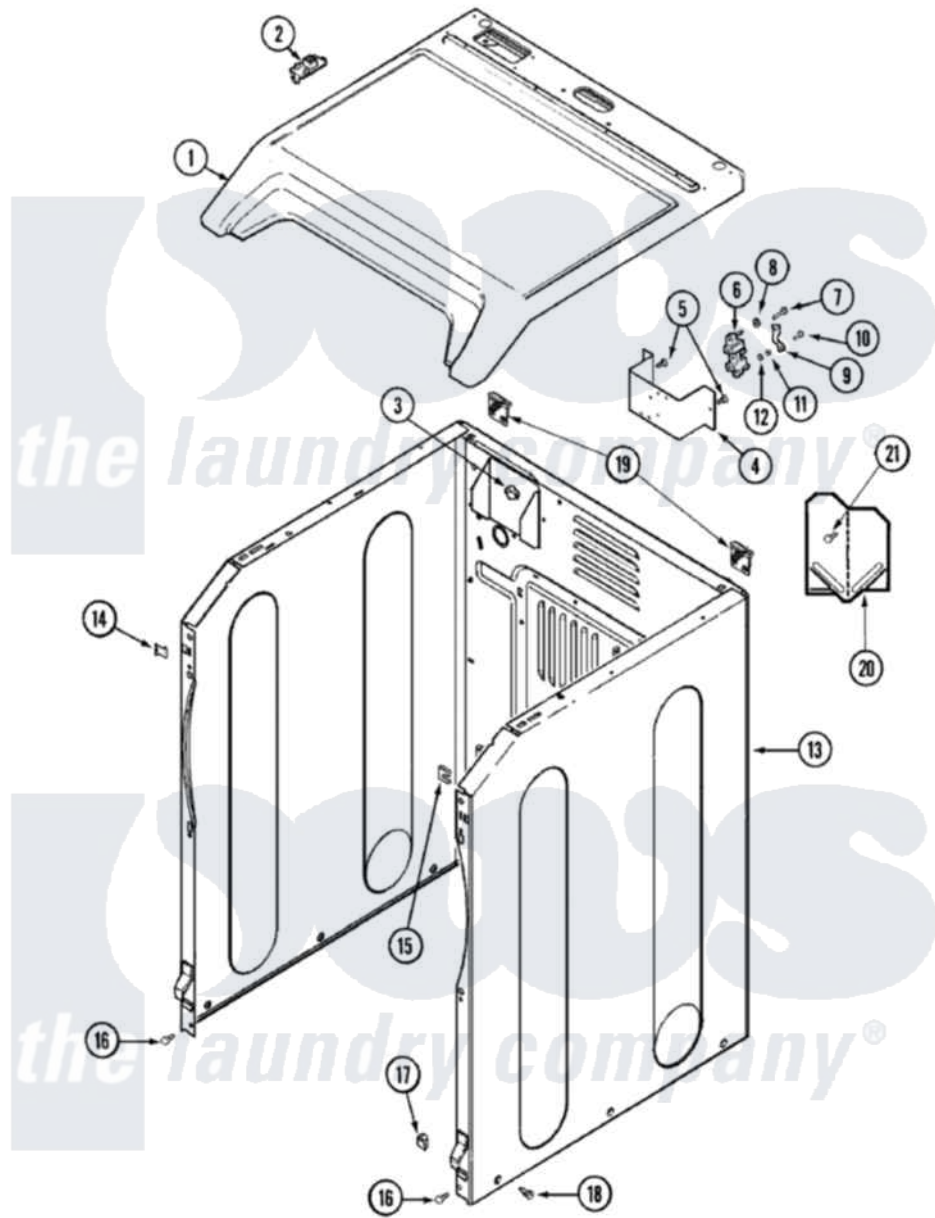

Maytag MDG7400AWQ 01 - CABINET

Maytag [Residential Maytag MDG7400AWQ Dryer Parts](#) Parts Diagram 01 - CABINET
 Click on the part number to view part

Item	Original Part Number	Replaced By	Status	Part Description
1	22003817	3370225		Screw
"	33002628			Cover, Top
2	33002599	33002891		Pin, Locator
3	22003298			Retainer, Wire
4	33001826		Not Available	BRACKET, TERMINAL BLOCK---NA
5	22001995			Screw Note: Screw, Tumbler Front And Shroud
6	33001244			Block, Terminal
7	Y312209	W10001200		Screw
8	Y311270			Washer, Terminal Block
9	Y312184			Strap, Grounding
10	33001245			Screw---NA
11	311484	112432		Nut
12	311093			Washer, Terminal Connection
13	22003640			Cabinet Assembly
14	22002049			Clip Note: Clip, Front Panel

15	213280	204439	Screw And Fstner Assembly
16	22001995		Screw Note: Screw, Tumbler Front And Shroud
17	Y310376		Clip, Door Switch Harness
18	213007		Xfor Cabinet See Cabinet, Back
19	22003367	22004095	Hinge, Plastic
"	22001995		Screw Note: Screw, Tumbler Front And Shroud
20	33001795		Cover, Terminal Block
21	22001995		Screw Note: Screw, Tumbler Front And Shroud