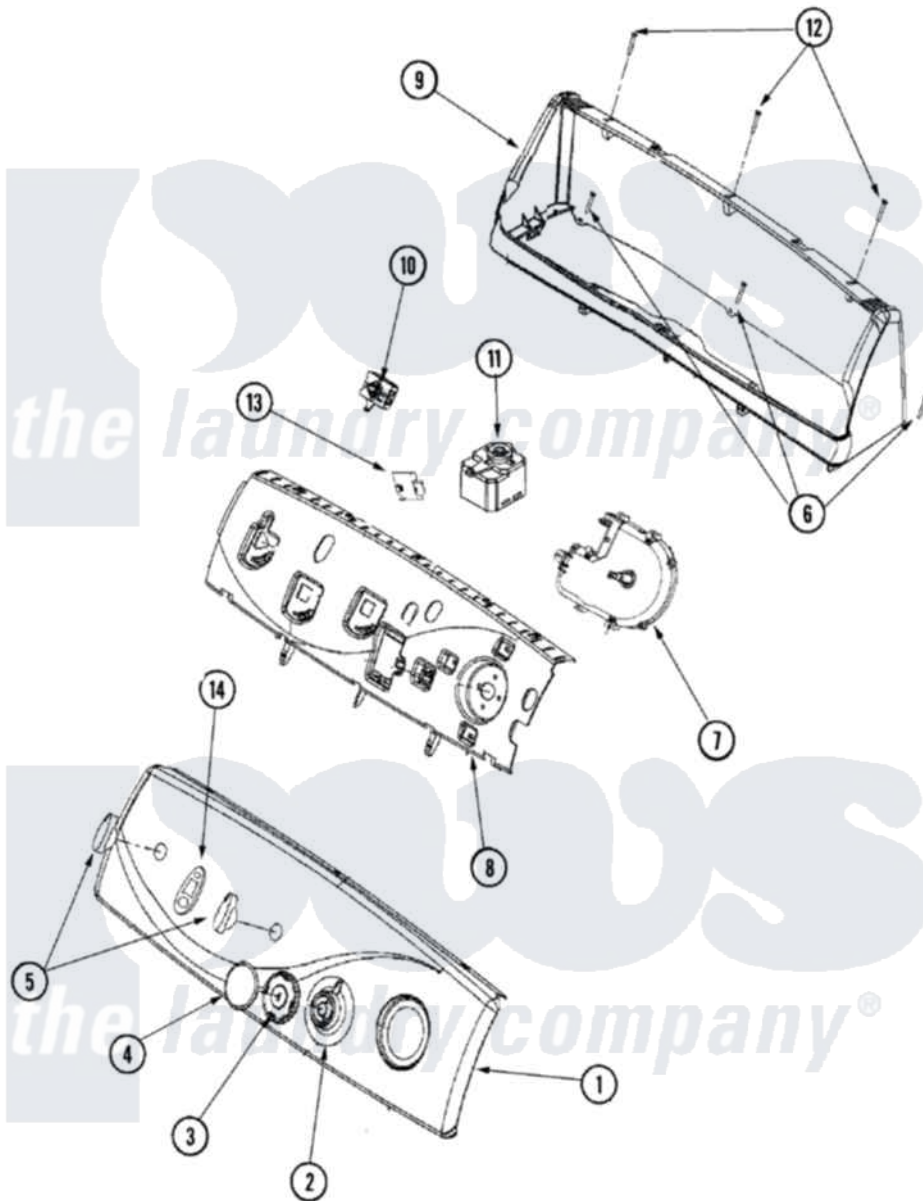

Maytag MDG7400AWQ 02 - CONTROL PANEL

Maytag [Residential Maytag MDG7400AWQ Dryer Parts](#) Parts Diagram 02 - CONTROL PANEL
 Click on the part number to view part

Item	Original Part Number	Replaced By	Status	Part Description
1	33002732		Not Available	CHIME / BUZZER
"	33002729	33002831		Graphic Control Facia
"	33002905			Sensor Assembly
2	22004166		Not Available	TIMER DIAL SKIRT (BSQ)
3	22003952			Knob, Timer
4	22003990			Timer Cap
5	22004050		Not Available	ENG. TOL. COMPENSATOR (SPACER)
"	22003988	22003987		Control Knob White
6	33001855	33002917		Screw, No.10-16
7	33002803			Timer
"	33002855			Timer
8	33002738			Dryer Switch Support
9	22003975			Console Housing
10	33002725			4 Pos. Rotary Temp. Switch
11	33002736			On.off Switch
12	22003938	8534058		Screw

13	33002734	3 Light Dryness Display	
"	33002905	Sensor Assembly	
"	33001855	33002917	Screw, No.10-16
"	33001809	Sensor Bar Assembly	
14	33002747	Lens Carrier Assembly	