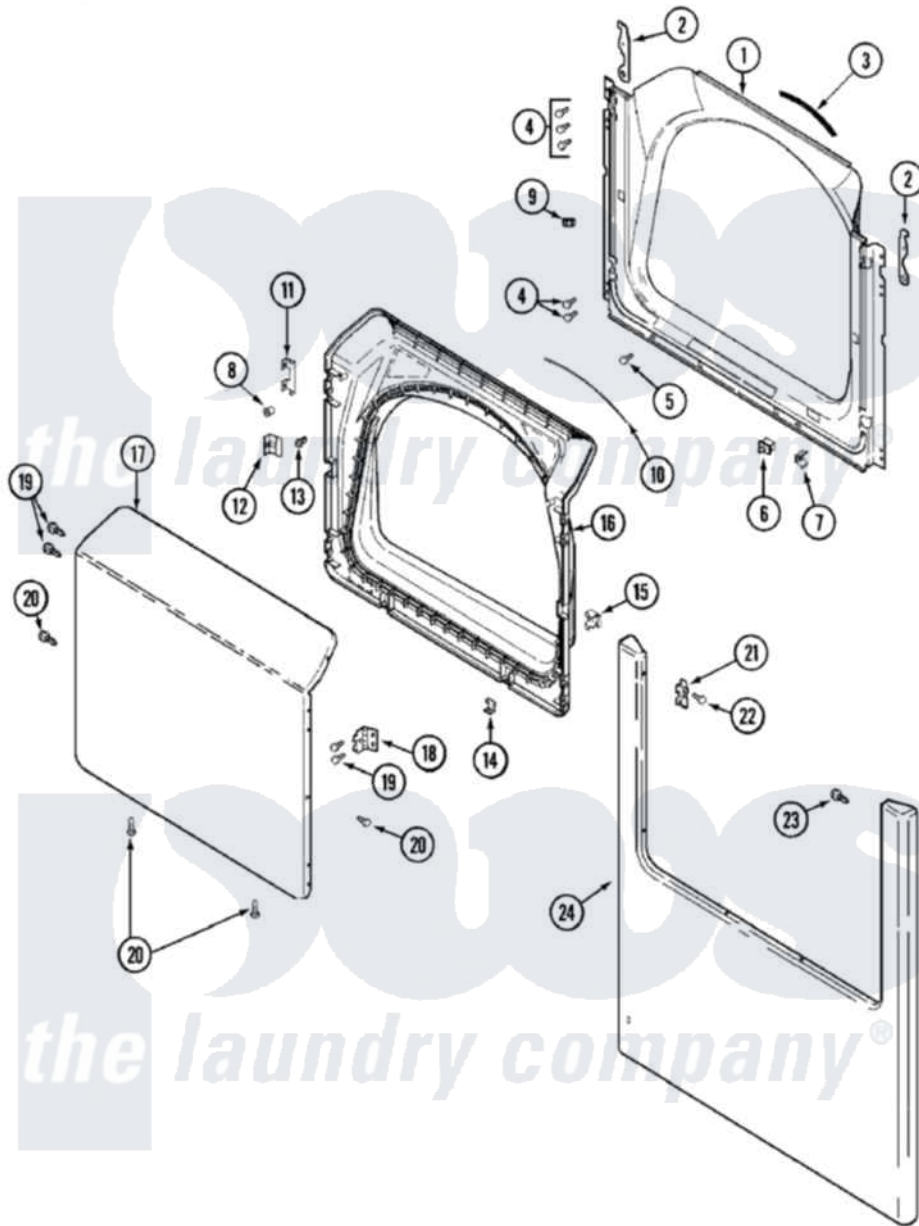

Maytag MDG7400AWQ 03 - DOOR

Maytag Residential Maytag MDG7400AWQ Dryer Parts Parts Diagram 03 - DOOR
 Click on the part number to view part

Item	Original Part Number	Replaced By	Status	Part Description
1	33002379			Shroud
2	33002597			Hook, Security
3	33001767			Seal, Shroud
4	22001995			Screw Note: Screw, Tumbler Front And Shroud
5	33001768			Screw, Shroud Note: Screw, Shroud And Outlet Duct
6	33001508	W10169313		Switch-Dor
7	33001760			Bracket, Hinge
8	33001771			Bushing, Inner Door
9	Y304578	LA-1003		Door Catch Kit
"	33001791	306436		Door Latch Kit--W
10	33002094			Seal, Door
11	22002038			Clip, Door
12	33001793			Bracket, Strike
13	33001761			Strike, Door
14	22002039			Clip, Door

15	33001763		Plug, Inner Door
16	33002351		Screw
"	22002063		Screw No.8-18AB Wafer Head
"	22002039		Clip, Door
"	33002397		Door, Inner/ W Seal
17	33002787		Outer Door As-Pack
"	22001817		Sheet, Sound Damper
18	33001759		Hinge, Door
19	22002062	98006631	Screw
20	33002351		Screw
21	33002349		Cover, Hinge Hole
22	33001787		Screw, Hinge Note: Screw, Hinge Hole Cover
23	22002012		Screw, Hinge Note: Screw, Hinge Bracket
24	22002663	Not Available	PANEL, FRONT (BISQ)