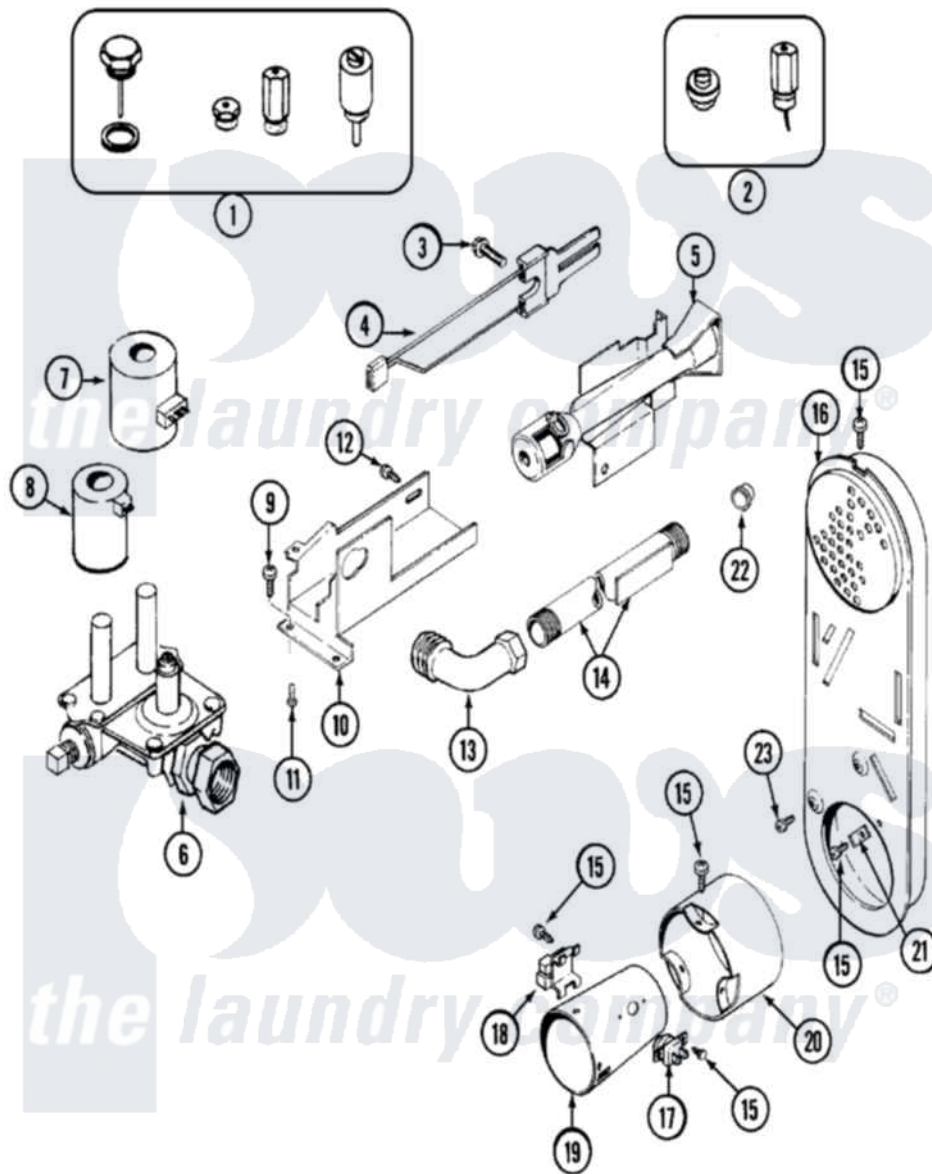

Maytag MDG7400AWQ 04 - GAS VALVE

Maytag Residential Maytag MDG7400AWQ Dryer Parts Parts Diagram 04 - GAS VALVE
 Click on the part number to view part

Item	Original Part Number	Replaced By	Status	Part Description
1	Y306195	MAL9000AXX		LP Gas Con
2	306204	33002924		Gas Conv K
3	304971			Screw Note: Screw, Igniter
4	304970	4391996		Ignitor
"	33002789			Igniter Assembly
5	33002706	33002793		Burner Assembly
6	306176			Valve, Gas
7	306106			Coil, Holding And Booster--W
8	306105	694540		Coil, 60 Hz
9	Y313561			Screw----NA
10	33001834		Not Available	BRACKET, GAS VALVE----NA
11	314082	90767		Screw, 8A X 3/8 HeX Washer Head Tapping
12	Y310632	1163839		Screw
13	33001842	3406051		Elbow Union Assembly
14	33001735			Pipe And Bracket Assembly Series 18 Not Needed Use

			Vavle
"	33001735		Pipe And Bracket Assembly Series 18 Not Needed Use Vavle
"	33003029	Not Available	CONTROL, GAS ASSEMBLY
15	211294	90767	Screw, 8A X 3/8 HeX Washer Head Tapping
16	33002765	Not Available	INLET DUCT ASSEMBLY (GAS)
"	33003039		Assembly, Inlet Duct-Gas
"	33002765	Not Available	INLET DUCT ASSEMBLY (GAS)
17	303395		Thermostat, Hi-Limit
18	Y303377	338906	Radiant, Sensor
19	33001835		Cone Assembly, Combustion
"	211294	90767	Screw, 8A X 3/8 HeX Washer Head Tapping
"	Y312890		Retainer, Heater Chamber
20	Y303841		Cone, Extension
21	22001996	3370225	Screw
"	211294	90767	Screw, 8A X 3/8 HeX Washer Head Tapping
22	33001693		Cap, Gas Pipe
23	211294	90767	Screw, 8A X 3/8 HeX Washer Head Tapping