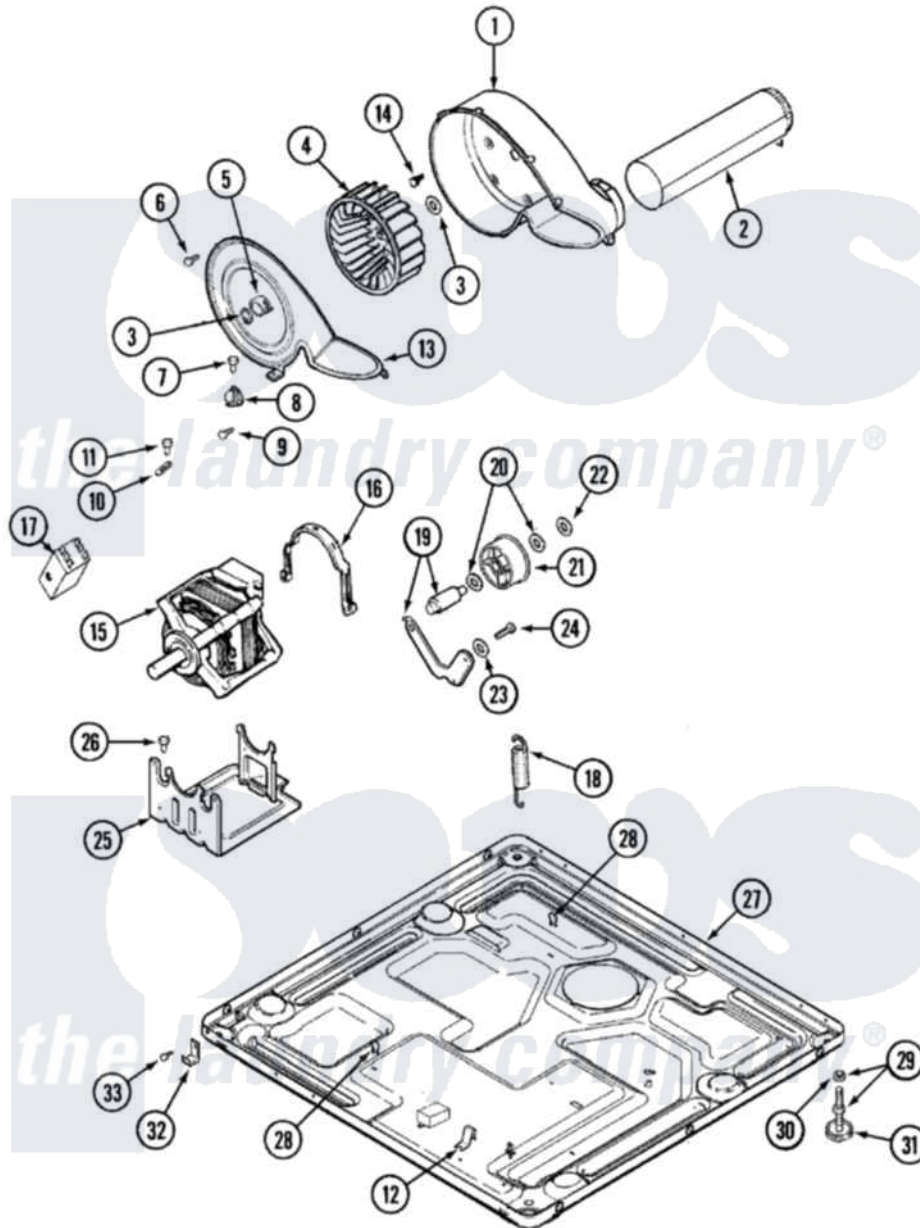

Maytag MDG7400AWQ 05 - MOTOR DRIVE

Maytag Residential Maytag MDG7400AWQ Dryer Parts Parts Diagram 05 - MOTOR DRIVE
 Click on the part number to view part

Item	Original Part Number	Replaced By	Status	Part Description
1	33001789			Housing, Blower
2	33001800			Duct Assembly, Exhaust
"	211294	90767		Screw, 8A X 3/8 HeX Washer Head Tapping
3	410233	9703438		Ring-Retrn
4	33002797			Wheel, Blower
"	33001790			Wheel, Blower
5	312967			Clamp, Blower Housing
6	33001855	33002917		Screw, No.10-16
7	Y313561			Screw----NA
8	306910			Thermostat, Multi Temp Note: Thermostat
9	22002925	3370225		Screw
10	33001762			Fuse, Thermal
11	211294	90767		Screw, 8A X 3/8 HeX Washer Head Tapping
12	22002244			Clip, Grounding

13	33001873		Cover, Blower Housing----NA
14	Y310632	1163839	Screw
15	33002795		Motor, Drive 60Hz
"	33002478		Motor
16	33002221	Y015825	Clip, Motor To Motor Support
17	Y310632	1163839	Screw
18	33002157		Grommet
"	33002460	33002459	Assembly, Spring And Plug
19	33001840	6-3705180	Idler Arm
20	Y312527		Washer, Idler Shaft
21	33001783	6-3700340	Bearing- I
22	312958	354987	Ring, Retaining
23	315772		Sleeve, Idler Arm
24	Y014874		Screw, Idler Arm And Sleeve
25	Y313561		Screw----NA
"	33002466	33002817	Motor Support, Offset
26	Y313561		Screw----NA
27	33002465	Not Available	BASE, (LWR)----NA
28	410490		Spring, Retainer Wire Harness
29	Y305086		Adjustable Leg And Nut
30	Y052740	62739	Nut, Lock
31	Y314137		Foot, Rubber
32	22002239		Clip, Front Panel