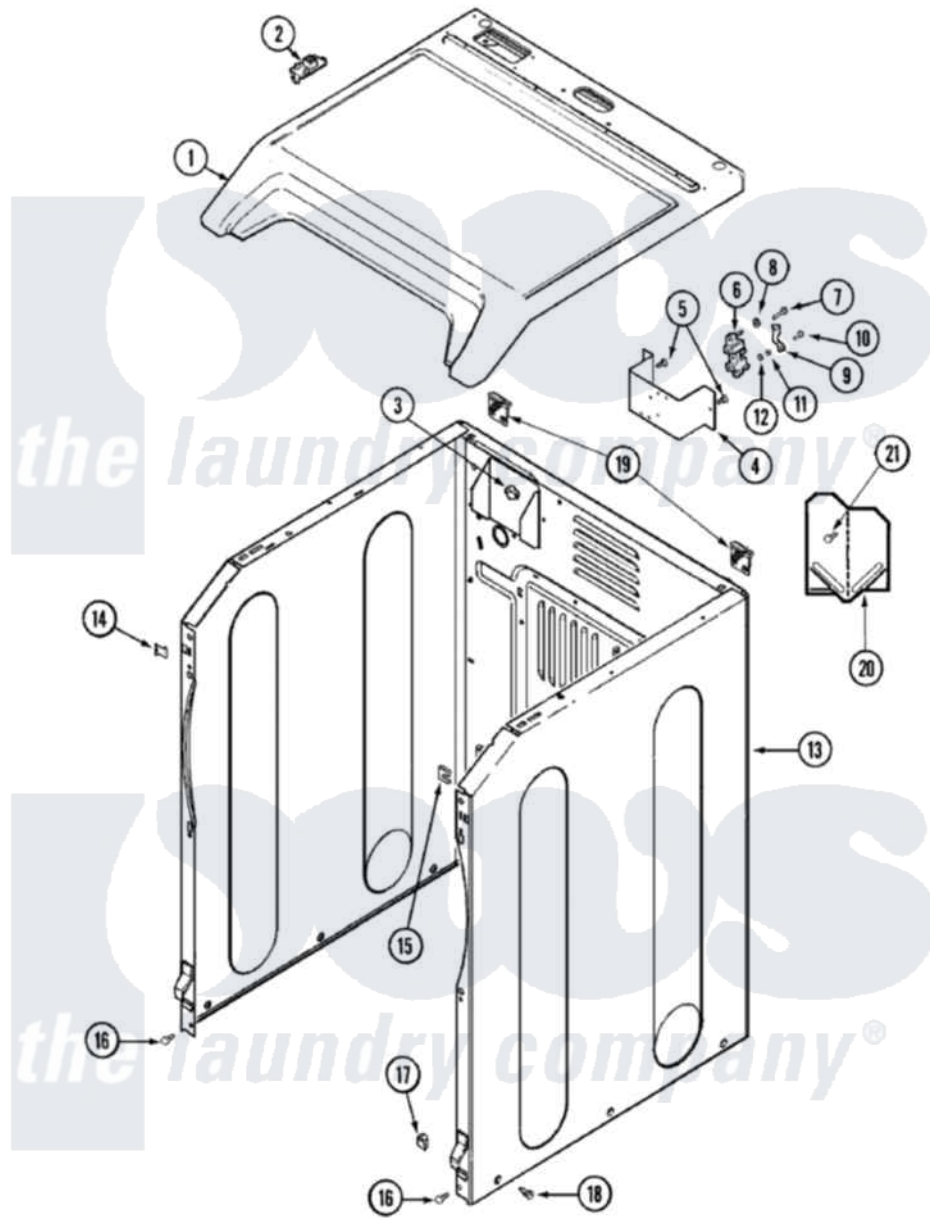

Maytag MDG7460AWQ 01 - CABINET

Maytag Residential Maytag MDG7460AWQ Dryer Parts Parts Diagram 01 - CABINET
 Click on the part number to view part

Item	Original Part Number	Replaced By	Status	Part Description
1	33002628			Cover, Top
"	22003817	3370225		Screw
2	33002599	33002891		Pin, Locator
3	22003298			Retainer, Wire
4	33001826		Not Available	BRACKET, TERMINAL BLOCK---NA
5	22001995			Screw Note: Screw, Tumbler Front And Shroud
6	33001244			Block, Terminal
7	Y312209	W10001200		Screw
8	311093			Washer, Terminal Connection
9	Y312184			Strap, Grounding
10	33001245			Screw---NA
11	311484	112432		Nut
12	311093			Washer, Terminal Connection
13	22003554			Cabinet Assembly
14	22002049			Clip Note: Clip, Front Panel

15	213280	204439	Screw And Fstner Assembly
16	22001995		Screw Note: Screw, Tumbler Front And Shroud
17	Y310376		Clip, Door Switch Harness
18	213007		Xfor Cabinet See Cabinet, Back
19	22001995		Screw Note: Screw, Tumbler Front And Shroud
"	22004095		Hinge, Plastic
20	33001795		Cover, Terminal Block
21	22001995		Screw Note: Screw, Tumbler Front And Shroud
22	Y310376		Clip, Door Switch Harness