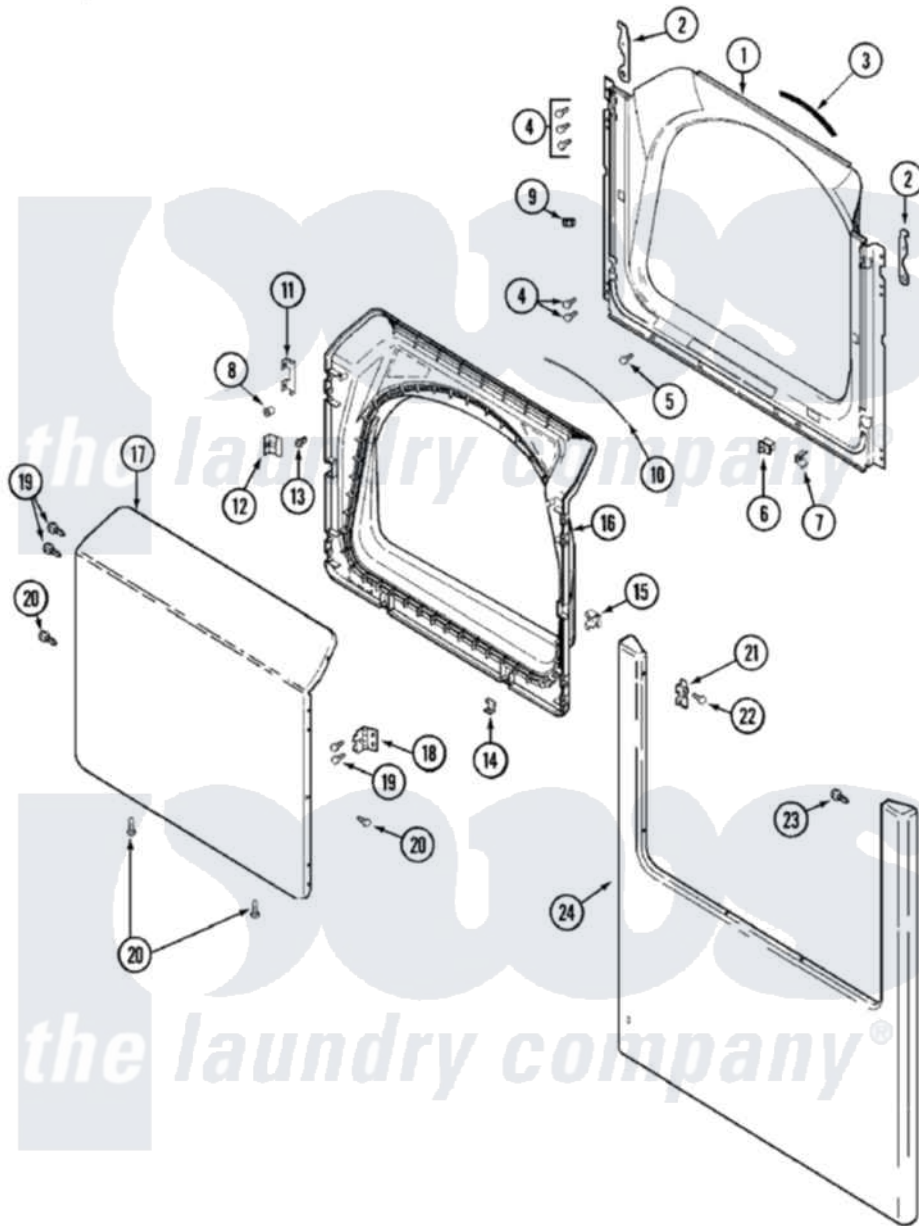

# Maytag MDG7460AWQ 03 - DOOR

Maytag Residential Maytag MDG7460AWQ Dryer Parts Parts Diagram 03 - DOOR  
 Click on the part number to view part

Item	Original Part Number	Replaced By	Status	Part Description
1	<a href="#">33002379</a>			Shroud
2	<a href="#">33002597</a>			Hook, Security
3	<a href="#">33001767</a>			Seal, Shroud
4	<a href="#">22001995</a>			Screw Note: Screw, Tumbler Front And Shroud
5	<a href="#">33001768</a>			Screw, Shroud Note: Screw, Shroud And Outlet Duct
6	33001508	<a href="#">W10169313</a>		Switch-Dor
7	<a href="#">33001760</a>			Bracket, Hinge
8	<a href="#">33001771</a>			Bushing, Inner Door
9	Y304578	<a href="#">LA-1003</a>		Door Catch Kit
"	33001791	<a href="#">306436</a>		Door Latch Kit--W
10	<a href="#">33002094</a>			Seal, Door
11	<a href="#">22002038</a>			Clip, Door
12	<a href="#">33001793</a>			Bracket, Strike
13	<a href="#">33001761</a>			Strike, Door
14	<a href="#">22002039</a>			Clip, Door

15	<a href="#">33001763</a>		Plug, Inner Door
16	<a href="#">33002351</a>		Screw
"	<a href="#">22002039</a>		Clip, Door
"	<a href="#">33002397</a>		Door, Inner/ W Seal
17	<a href="#">33002787</a>		Outer Door As-Pack
"	<a href="#">22001817</a>		Sheet, Sound Damper
18	<a href="#">33001759</a>		Hinge, Door
19	22002062	<a href="#">98006631</a>	Screw
20	<a href="#">33002351</a>		Screw
21	<a href="#">33002349</a>		Cover, Hinge Hole
22	<a href="#">33001787</a>		Screw, Hinge Note: Screw, Hinge Hole Cover
23	<a href="#">22002012</a>		Screw, Hinge Note: Screw, Hinge Bracket
24	22002663	Not Available	PANEL, FRONT (BISQ)