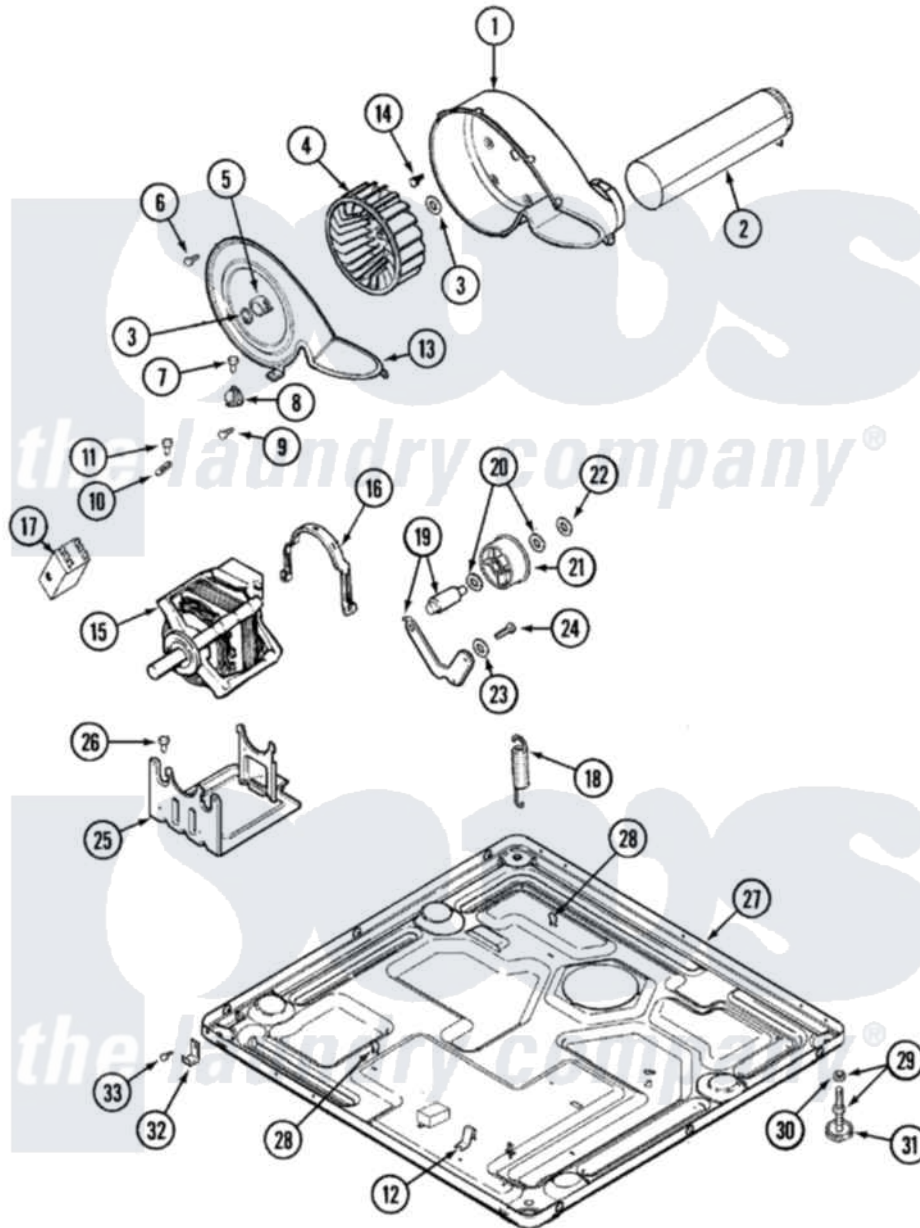

Maytag MDG7460AWQ 06 - MOTOR DRIVE

Maytag Residential Maytag MDG7460AWQ Dryer Parts Parts Diagram 06 - MOTOR DRIVE
 Click on the part number to view part

Item	Original Part Number	Replaced By	Status	Part Description
1	33001789			Housing, Blower
2	211294	90767		Screw, 8A X 3/8 HeX Washer Head Tapping
"	33001799			Outlet Duct Assembly Note: Outlet Duct Assembly
3	410233	9703438		Ring-Retrn
4	33002797			Wheel, Blower
5	312967			Clamp, Blower Housing
6	33001855	33002917		Screw, No.10-16
7	Y313561			Screw----NA
8	306910			Thermostat, Multi Temp Note: Thermostat
"	306911			Thermostat, Multi-Temp
9	22002925	3370225		Screw
10	33001762			Fuse, Thermal
11	211294	90767		Screw, 8A X 3/8 HeX Washer Head Tapping
12	22002244			Clip, Grounding

13	33001873		Cover, Blower Housing----NA
"	306910		Thermostat, Multi Temp Note: Thermostat
14	Y310632	1163839	Screw
15	33002795		Motor, Drive 60Hz
16	33002221	Y015825	Clip, Motor To Motor Support
17	Y310632	1163839	Screw
18	33002460	33002459	Assembly, Spring And Plug
"	33002157		Grommet
19	33001840	6-3705180	Idler Arm
20	Y312527		Washer, Idler Shaft
21	33001783	6-3700340	Bearing- I
22	312958	354987	Ring, Retaining
23	315772		Sleeve, Idler Arm
24	Y014874		Screw, Idler Arm And Sleeve
25	33002466	33002817	Motor Support, Offset
"	Y313561		Screw----NA
26	Y313561		Screw----NA
27	33002465	Not Available	BASE, (LWR)----NA
28	410490		Spring, Retainer Wire Harness
29	Y305086		Adjustable Leg And Nut
30	Y052740	62739	Nut, Lock
31	Y314137		Foot, Rubber
32	22002239		Clip, Front Panel
33	33002190		SCrew, C BraCe, BraCket, Cabinet