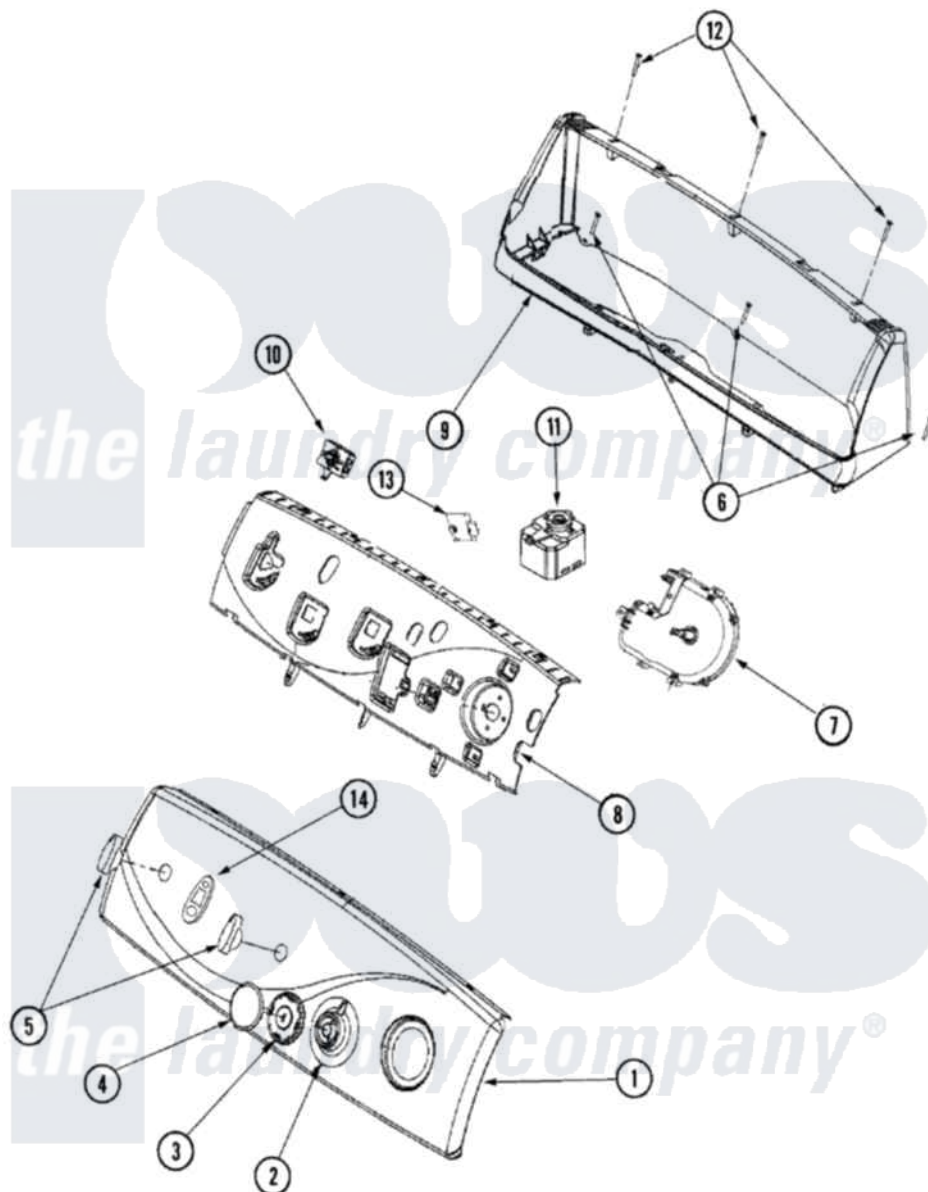

Maytag MDG7460AWW 02 - CONTROL PANEL

Maytag Residential Maytag MDG7460AWW Dryer Parts Parts Diagram 02 - CONTROL PANEL
 Click on the part number to view part

Item	Original Part Number	Replaced By	Status	Part Description
1	33002830	33002728		Facia, Control Panel
2	22003953	22004165		Timer Dial Skirt
3	22003993			Timer Knob
4	22003989			Timer Cap White
5	22003987			Control Knob White
6	33001855	33002917		Screw, No.10-16
7	33002803			Timer
"	33002748	33002855		Timer
8	33002738			Dryer Switch Support
9	22003960		Not Available	CONSOLE HOUSING (WHT)
10	33002725			4 Pos. Rotary Temp. Switch
11	33002736			On.off Switch
12	22003938	8534058		Screw
13	33002905			Sensor Assembly
"	33002734			3 Light Dryness Display
14	33002746			Lens Carrier Assembly