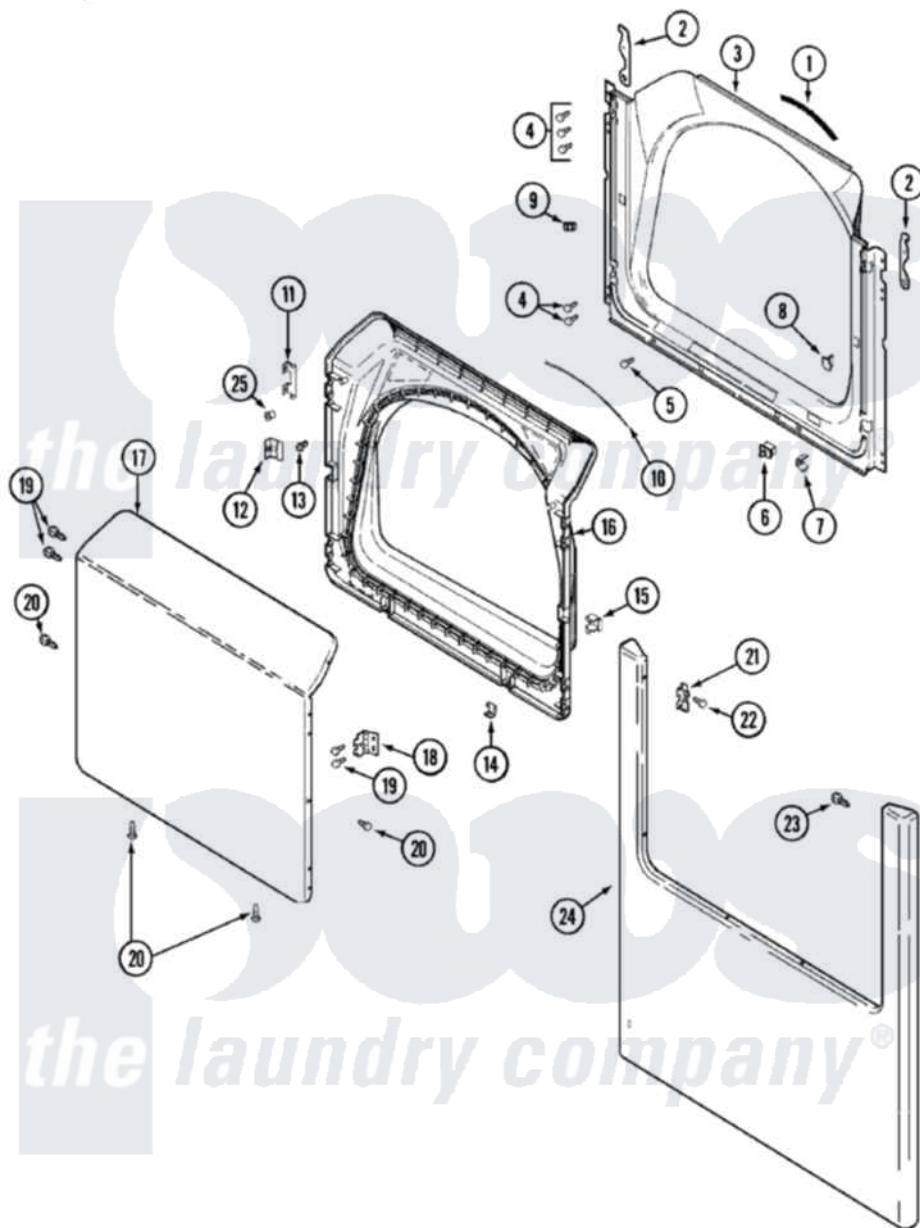

Maytag MDG7500AWQ 03 - DOOR

Maytag Residential Maytag MDG7500AWQ Dryer Parts Parts Diagram 03 - DOOR
 Click on the part number to view part

Item	Original Part Number	Replaced By	Status	Part Description
1	33001767			Seal, Shroud
2	33002386	33002597		Hook, Security
3	33002379			Shroud
4	22001995			Screw Note: Screw, Tumbler Front And Shroud
5	33001768			Screw, Shroud Note: Screw, Shroud And Outlet Duct
6	33001508	W10169313		Switch-Dor
7	33001760			Bracket, Hinge
8	33001174	LA-1003		Door Catch Kit
9	Y304578	LA-1003		Door Catch Kit
10	33002094			Seal, Door
11	22002038			Clip, Door
12	33001793			Bracket, Strike
13	33001761			Strike, Door
14	22002039			Clip, Door
15	33001763			Plug, Inner Door

16	33002351		Screw
"	22002039		Clip, Door
"	33002546	Not Available	DOOR, INNER W/SEAL (BSQ)
17	22003243		Door, Outer W/Medallion
"	33001867		Pad, Front
"	22001817		Sheet, Sound Damper
18	33001759		Hinge, Door
19	22002062	98006631	Screw
20	33002351		Screw
21	33002349		Cover, Hinge Hole
22	33001787		Screw, Hinge Note: Screw, Hinge Hole Cover
23	22002012		Screw, Hinge Note: Screw, Hinge Bracket
24	33002396	Not Available	PANEL, FRONT (BSQ)
25	33001771		Bushing, Inner Door