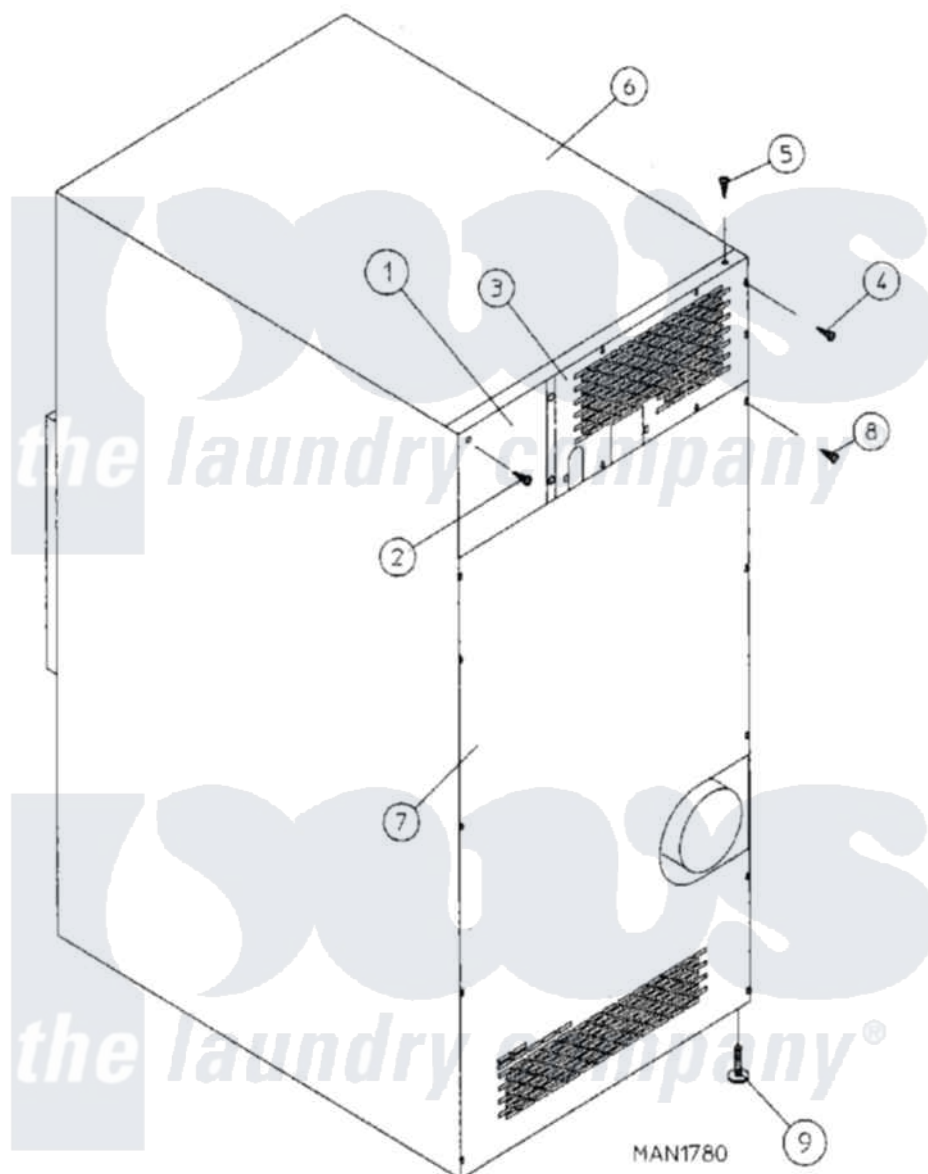

# Maytag MDG75MNAWW 02 - CABINET

Maytag [Residential Maytag MDG75MNAWW Dryer Parts](#) Parts Diagram 02 - CABINET  
 Click on the part number to view part

| Item | Original Part Number | Replaced By               | Status        | Part Description                                     |
|------|----------------------|---------------------------|---------------|--|
| 000  | W10124350            |                           | Not Available | ORDER PARTS FROM AMERICAN DRYER CORP AT 508-678-9000 |
| 001  | A322809              | <a href="#">322809</a>    |               | Back Elect   |
| 002  | A150301              | <a href="#">150301</a>    |               | 8-18 X 7   |
| 003  | A314510              | <a href="#">314510</a>    |               | ADG E-75lb   |
| 004  | A150301              | <a href="#">150301</a>    |               | 8-18 X 7   |
| 005  | A150301              | <a href="#">150301</a>    |               | 8-18 X 7   |
| 006  | A312527              | <a href="#">W10146832</a> |               | 75 Gas+EI  |
| 007  | A314514              |                           | Not Available | BACKGUARD (BOTTOM)                                   |
| 008  | A150301              | <a href="#">150301</a>    |               | 8-18 X 7   |
| 009  | A103500              |                           |               | LEVELING L   |