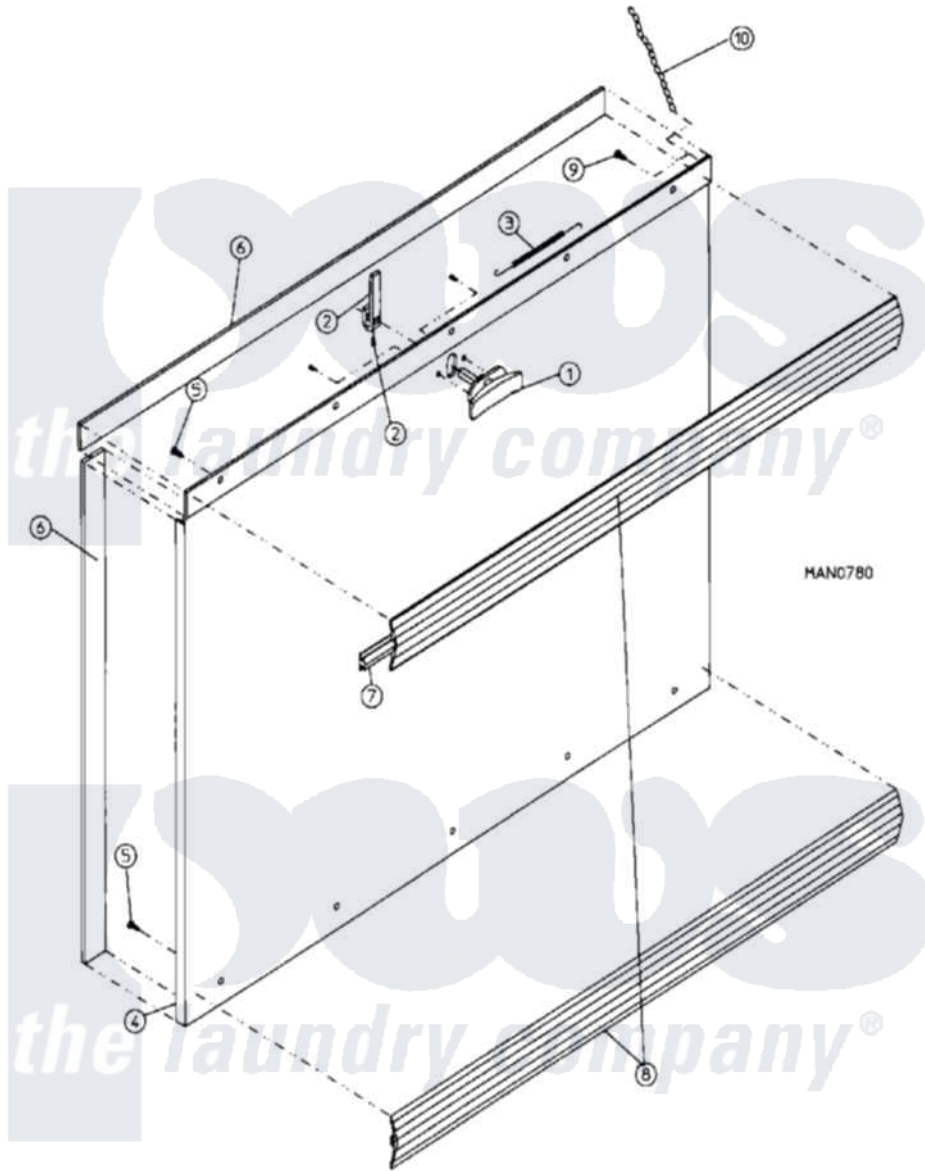

Maytag MDG75MNAWW 04 - LINT DOOR ASSEMBLY

Maytag Residential Maytag MDG75MNAWW Dryer Parts Parts Diagram 04 - LINT DOOR ASSEMBLY
 Click on the part number to view part

Item	Original Part Number	Replaced By	Status	Part Description
000	W10124350		Not Available	ORDER PARTS FROM AMERICAN DRYER CORP AT 508-678-9000
001	A800150	W10146979		Knob Latc
002	A150425	W10146763		12-24 X 3
"	A160009	160009		Adjustable
003	A157000			SPRING-DRO
004	A800237	W10146999		75 Insul
"	A802104	802104		75 OPL TR
005	A150201	150201		10-32 X 1
006	A117604	117604		1 8 Thk X
007	A117603	117603		1 8 X 9 1
008	A180212	180212		60 75 MI
"	W10124350		Not Available	NOT REQUIRED PART OR SEE NOTE (MODELS MFD. 7/13/98 & AFTER)
009	A150418	150418		DIh 4 X .1
"	A150419	150419		6 X 1 2 T