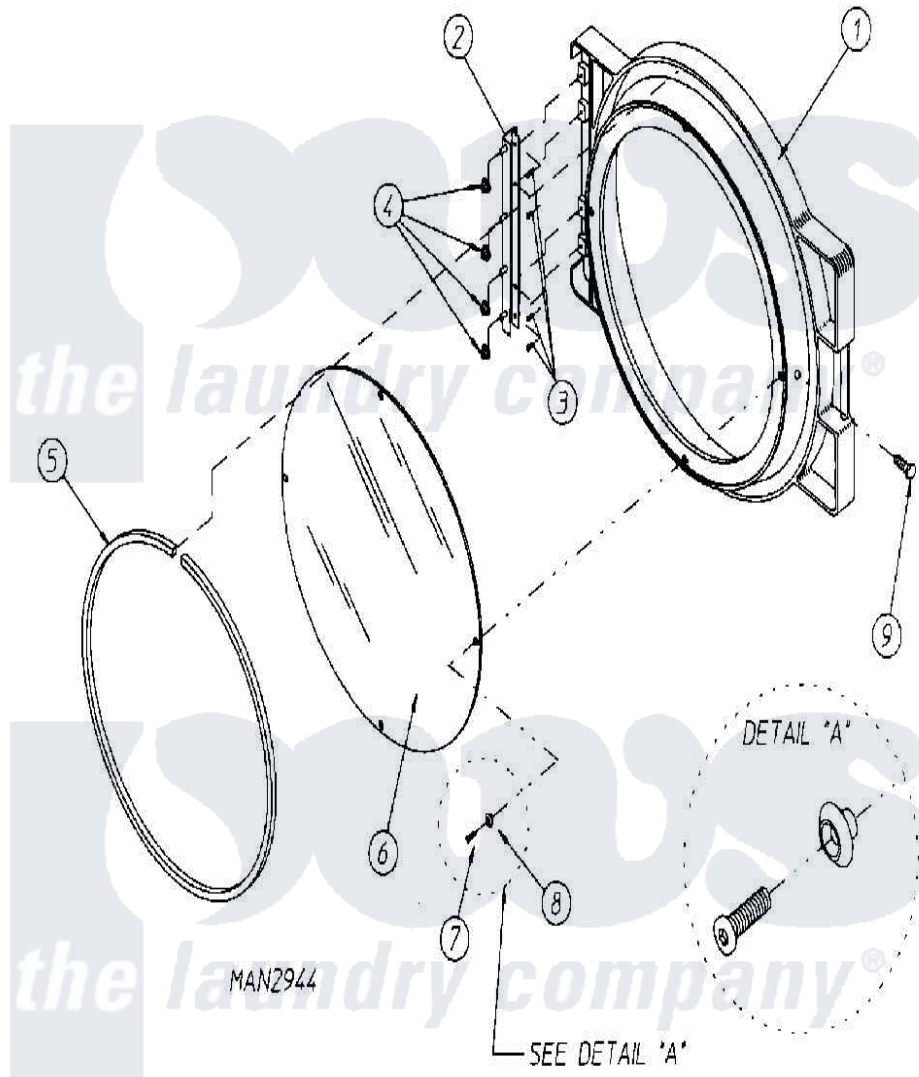

Maytag MDG75MNAWW 06 - DOOR ASSEMBLY

Maytag Residential Maytag MDG75MNAWW Dryer Parts Parts Diagram 06 - DOOR ASSEMBLY
 Click on the part number to view part

Item	Original Part Number	Replaced By	Status	Part Description
000	W10124350		Not Available	ORDER PARTS FROM AMERICAN DRYER CORP AT 508-678-9000
001	A103062			Hinge Pin
"	A800288		Not Available	DOOR ASSEMBLY (WHT) (INCL. ILLUS. No.1 & 5 THRU 9)
"	A882963			Door Frame
002	A800448	800448		12 1 2 Ma
003	A150410	MC80MD		Elmntsurf
004	A152014	152014		1 4-20 Ser
005	A102353		Not Available	GASKET, MAIN DOOR (69-1/2")
"	A170730	170730		10.3 Oz Cl
006	A102212	102212		Main Door
"	A170730	170730		10.3 Oz Cl
007	A150448	150448		10-32 X 1
008	A170319	170319		Door Glass