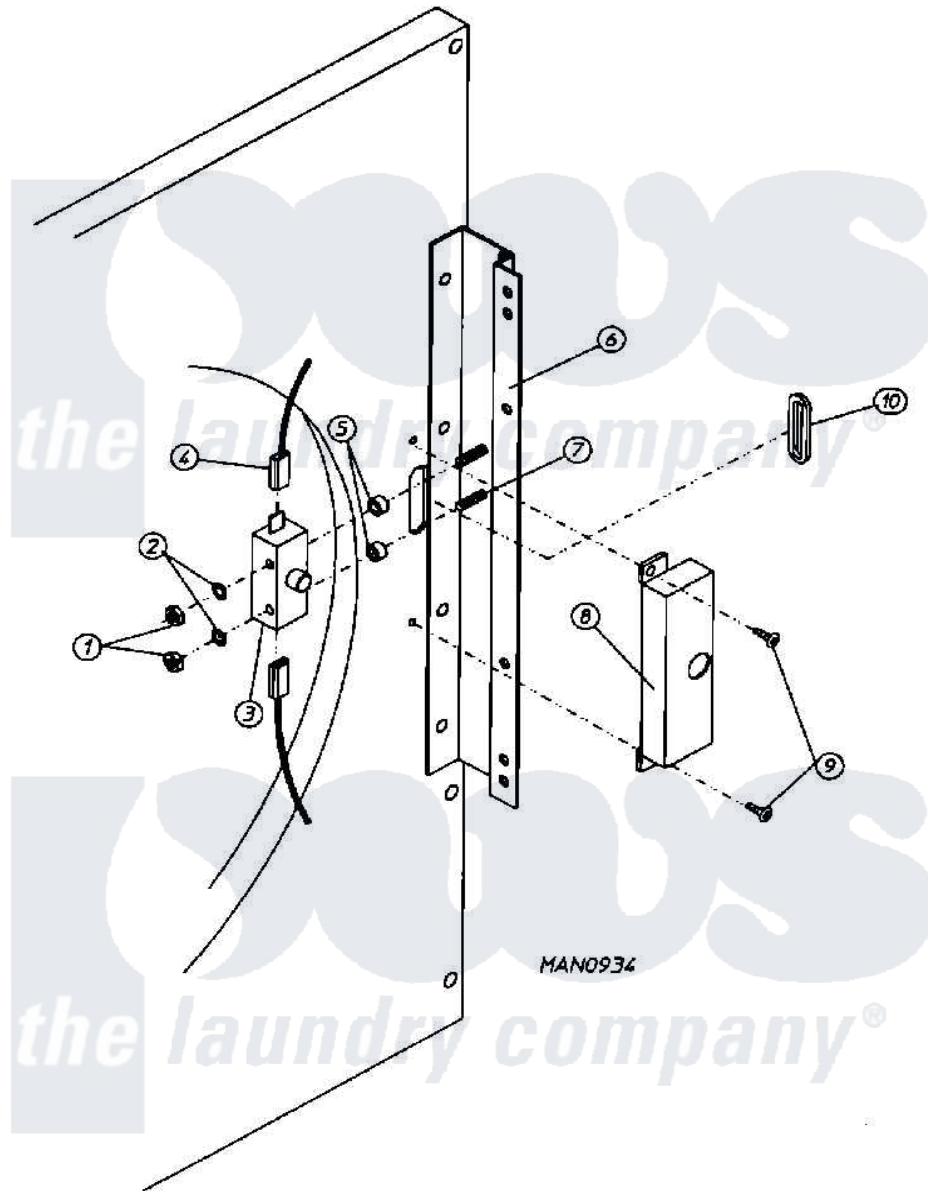

Maytag MDG75MNAWW 07 - MAIN DOOR SWITCH HOUSING

Maytag Residential Maytag MDG75MNAWW Dryer Parts Parts Diagram 07 - MAIN DOOR SWITCH HOUSING
 Click on the part number to view part

Item	Original Part Number	Replaced By	Status	Part Description
000	W10124350		Not Available	ORDER PARTS FROM AMERICAN DRYER CORP AT 508-678-9000
001	A152013	152013		6-32 Hex N
002	A153008	153008		6 Split L
003	A137005	W10146741		SDS Door S
004	A121028	121028		1 4 X.032
005	A154281	154281		3 8 Stand
006	A800448	800448		12 1 2 Ma
007	A153565	153565		6-32 X 1 S
008	A313218			MAIN DOOR
009	A150201	150201		10-32 X 1
010	A121405	121405		Rubber Gro