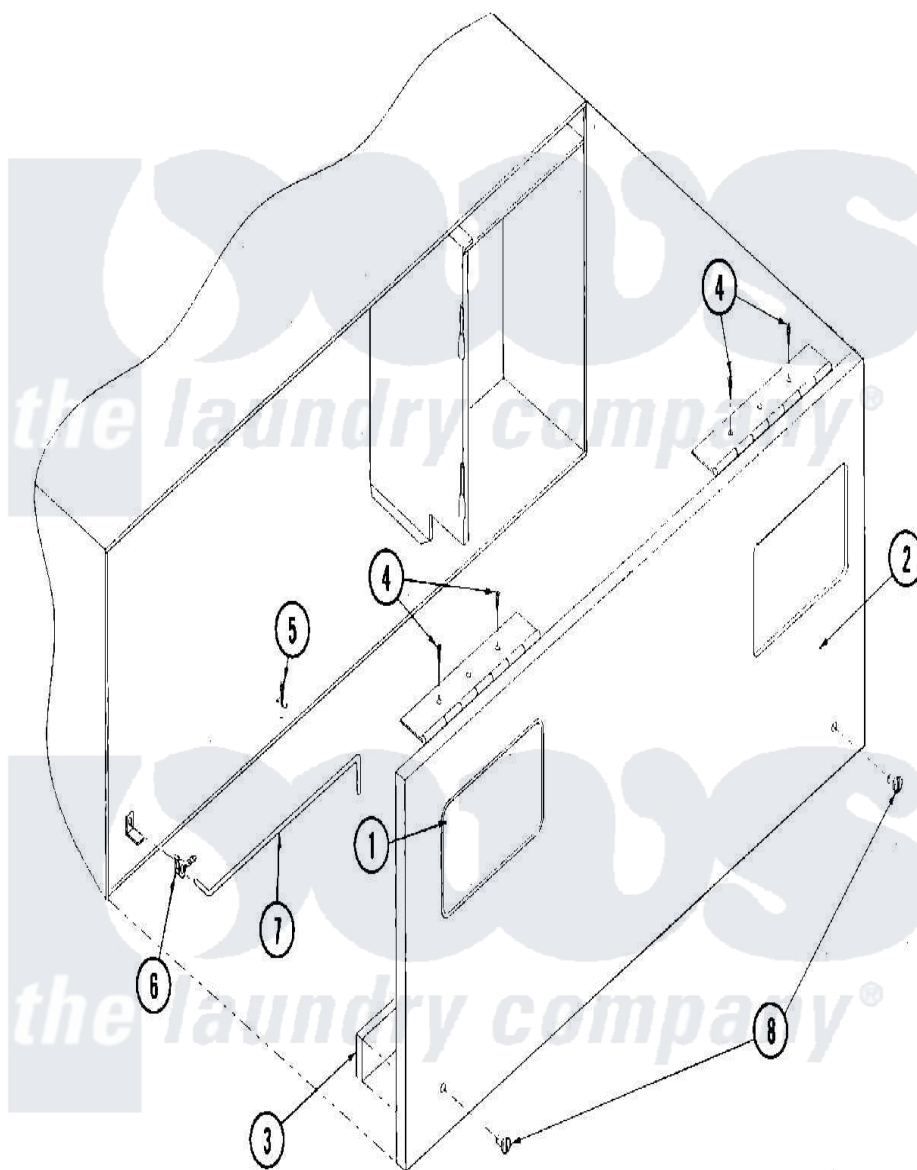

Maytag MDG75MNAWW 13 - CONTROL DOOR ASY.(PROD 7/13/98 & AFTER)

Maytag Residential Maytag MDG75MNAWW Dryer Parts Parts Diagram 13 - CONTROL DOOR ASY.(PROD 7/13/98 & AFTER)

Click on the part number to view part

Item	Original Part Number	Replaced By	Status	Part Description
000	W10124350		Not Available	ORDER PARTS FROM AMERICAN DRYER CORP AT 508-678-9000
001	A112343	112343		Maytag Log
"	A870011	W10147884		Logo Doubl
002	A881045	W10148153		Ad-81 Cont
003	A117604	117604		1 8 Thk X
004	A150300	5307527001		Switch
005	A102603	102603		Richco Con
006	A102601		Not Available	CLIP, RETAINER (CONTROL DOOR ROD)
007	A102502	102502		12.625 Con
008	A160005		Not Available	LATCH, SPRING TURN (2-PIECE) (CHECK LABEL ON COMPUTER CHIP)