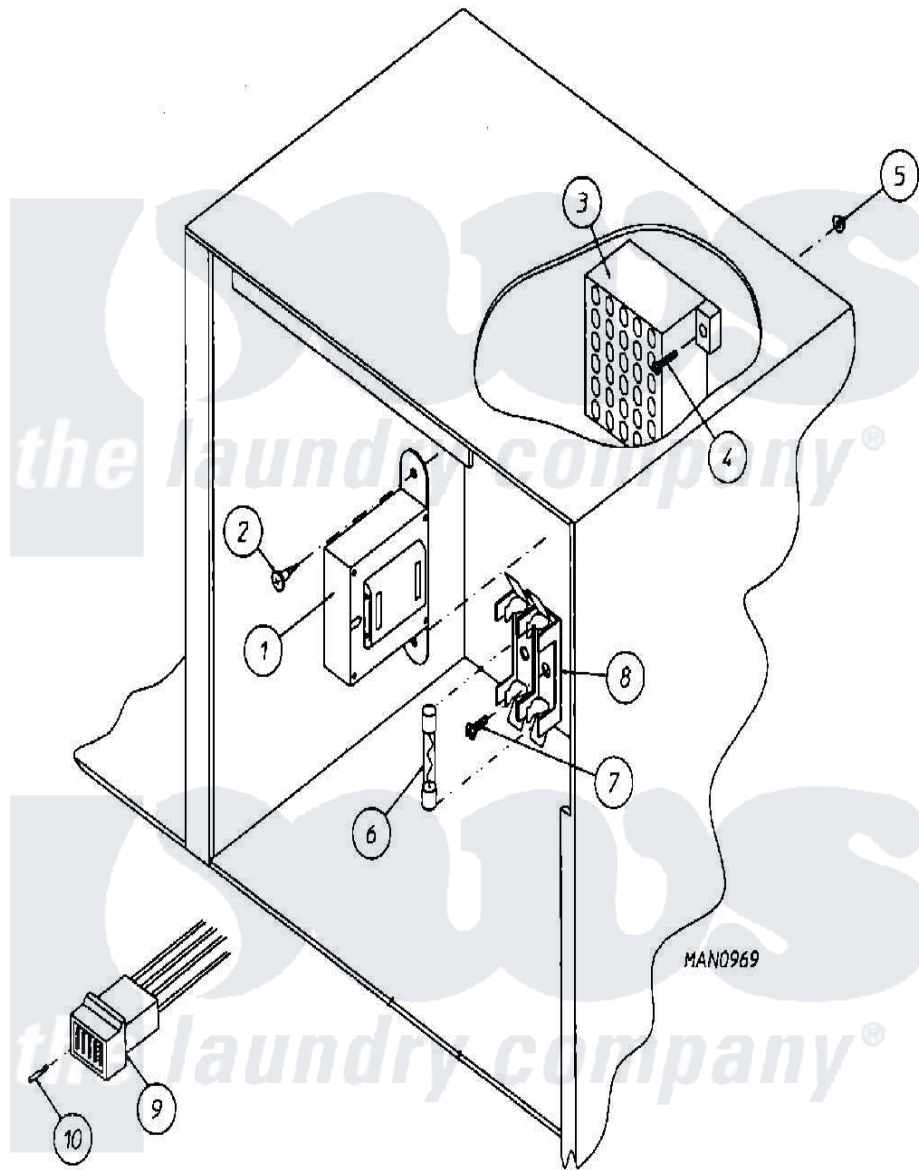

Maytag MDG75PN1AW 02 - CONTROL BOX ASSEMBLY (PN)

Maytag Residential Maytag MDG75PN1AW Dryer Parts Parts Diagram 02 - CONTROL BOX ASSEMBLY (PN)
 Click on the part number to view part

Item	Original Part Number	Replaced By	Status	Part Description
000	W10124350		Not Available	ORDER PARTS FROM AMERICAN DRYER CORP AT 508-678-9000
001	A141403		Not Available	TRANSFORMER (24 VAC) (FOR MICROPROCESSOR MODELS)
002	A150300	5307527001		Switch
003	A120715	W10146700		30 Pos Ter
004	A150002	150002		6-32 X 1
005	A151000	WH12X195		Switch Assembly
006	A136057	W10146739		0.5 A 250
007	A150301	150301		8-18 X 7
008	A136008	136008		Fuse Block
009	A122641	122641		15 Pos. MI
010	A122706	122706		20-16 AWG
011	A122800			M R EXTRAC