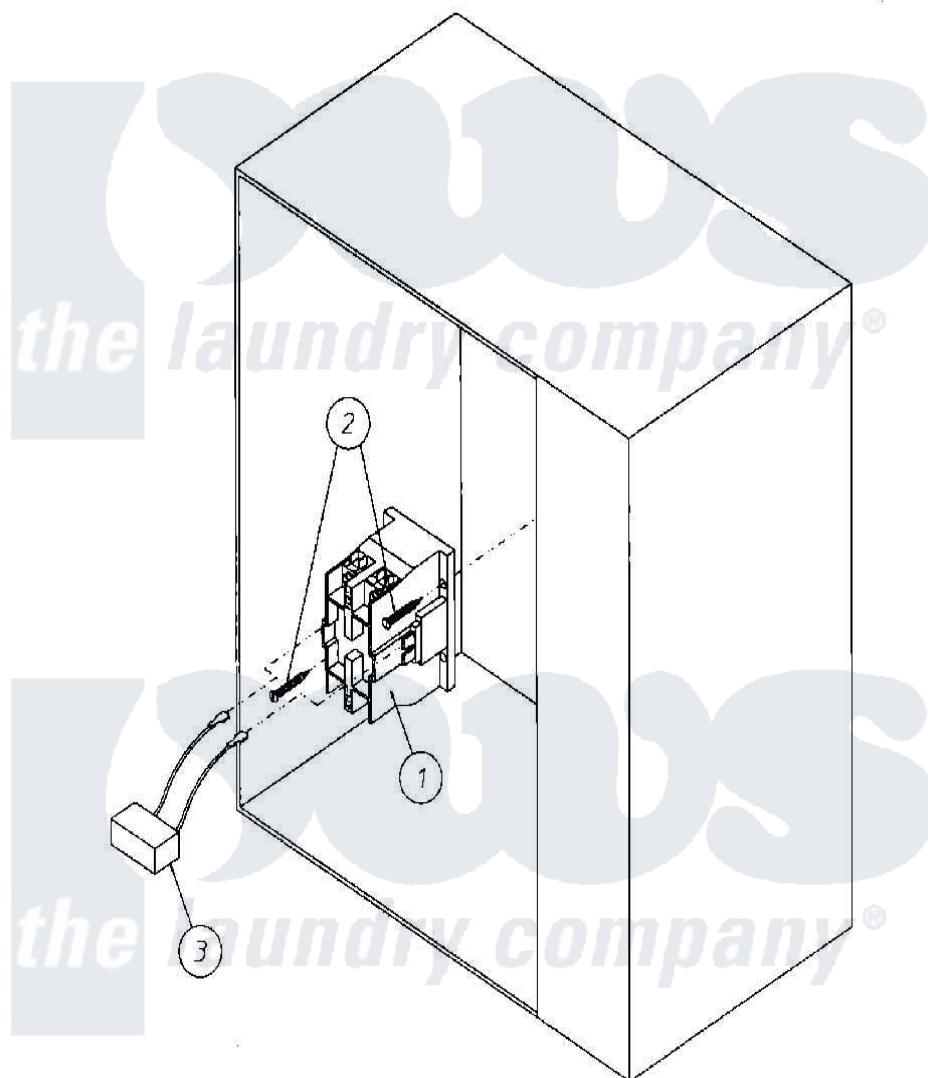

Maytag MDG75PN1AW 03 - REAR PANEL ASSEMBLY (MNAW/PN1A)

Maytag [Residential Maytag MDG75PN1AW Dryer Parts](#) Parts Diagram 03 - REAR PANEL ASSEMBLY (MNAW/PN1A)
Click on the part number to view part

Item	Original Part Number	Replaced By	Status	Part Description
000	W10124350		Not Available	ORDER PARTS FROM AMERICAN DRYER CORP AT 508-678-9000
001	A132475	W10146737		SQ D Dp 24
002	A150299	150299		10 X 1 H
003	A824828	W10147397		RC Network
004	A322809	322809		Back Elect
005	A150301	150301		8-18 X 7