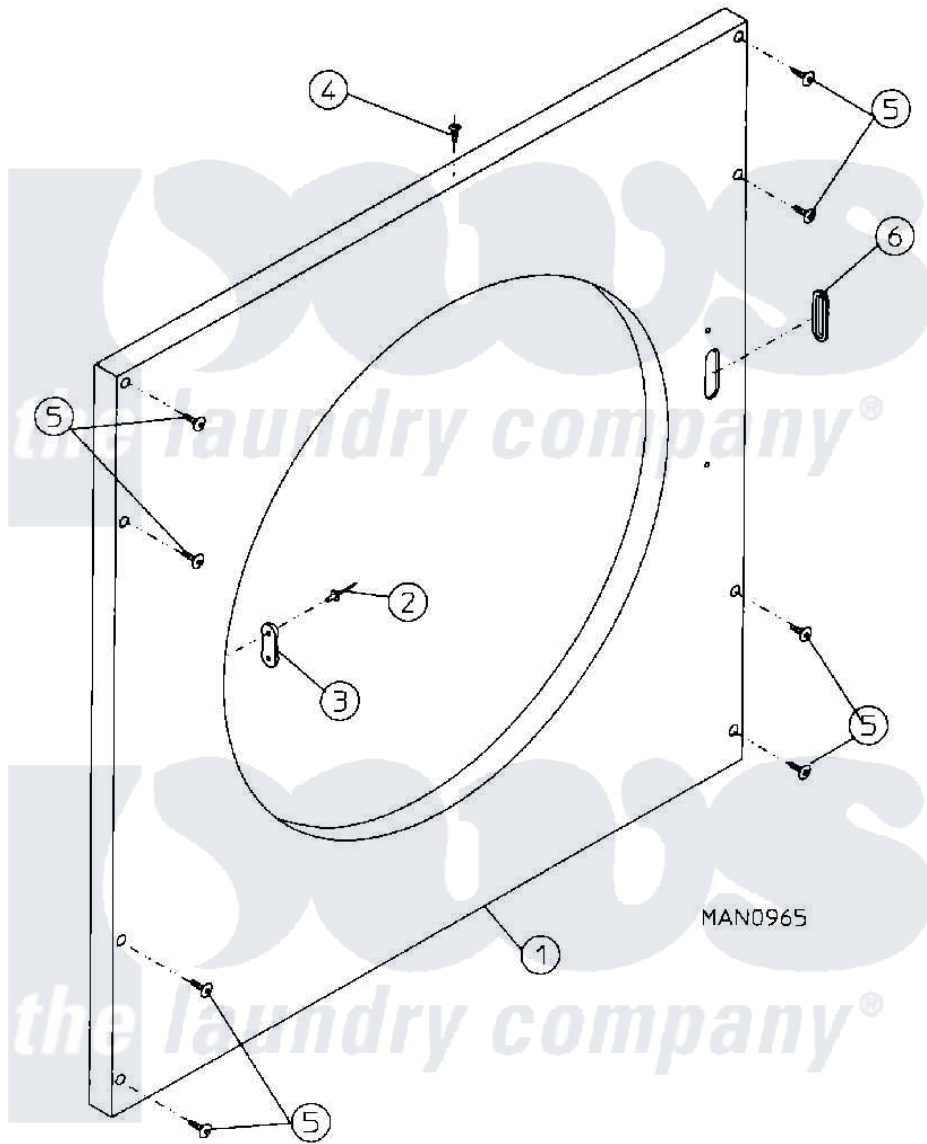

Maytag MDG75PN1AW 05 - FRONT PANEL ASSEMBLY

Maytag [Residential Maytag MDG75PN1AW Dryer Parts](#) Parts Diagram 05 - FRONT PANEL ASSEMBLY
 Click on the part number to view part

Item	Original Part Number	Replaced By	Status	Part Description
000	W10124350		Not Available	ORDER PARTS FROM AMERICAN DRYER CORP AT 508-678-9000
001	A875302	W10147920		60-75- FRO
002	A154215	154215		5 32 X 1 4
003	A170330		Not Available	LATCH, DOOR (FRICTION)
004	A150300	5307527001		Switch
005	A150309	W10146761		10-16 X 1
006	A121405	121405		Rubber Gro