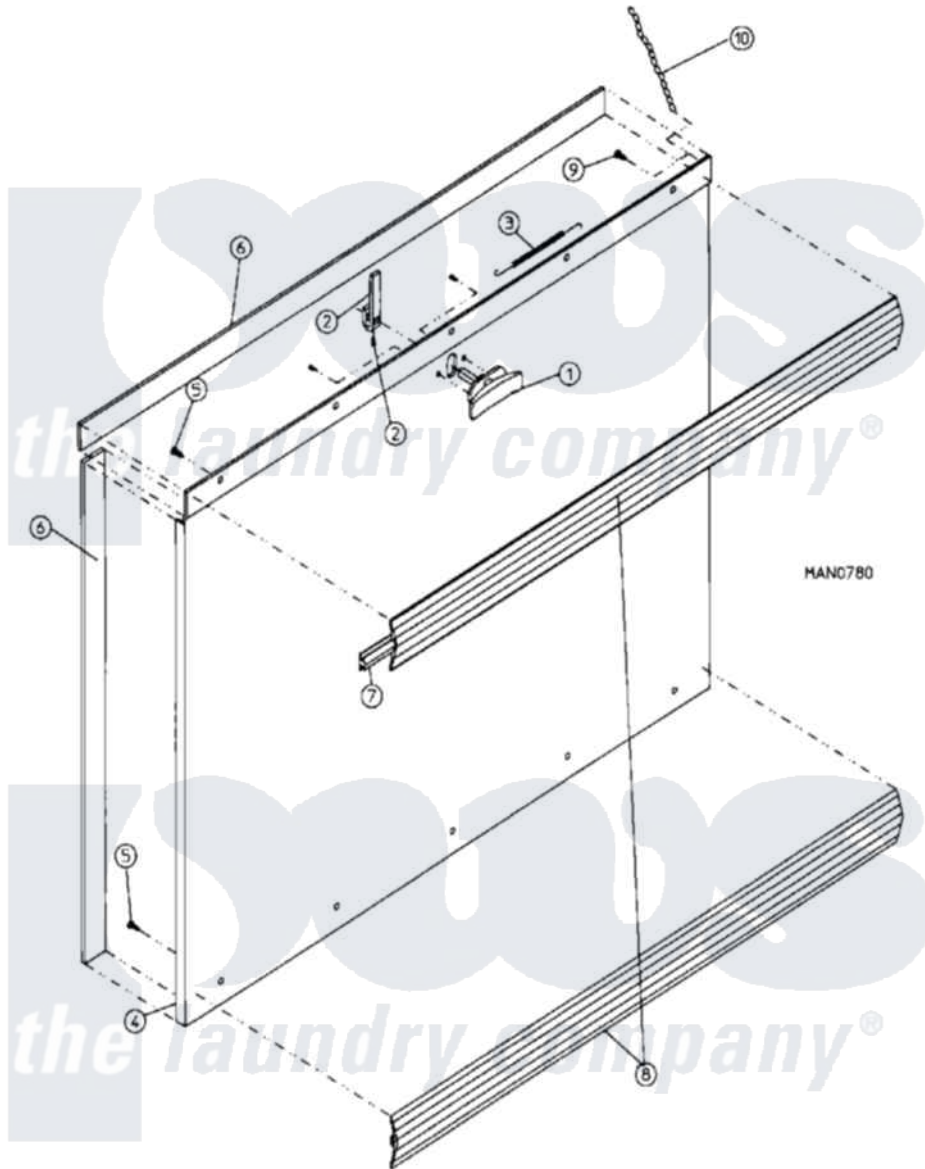

Maytag MDG75PN1AW 06 - LINT DOOR ASSEMBLY

Maytag [Residential Maytag MDG75PN1AW Dryer Parts](#) Parts Diagram 06 - LINT DOOR ASSEMBLY
 Click on the part number to view part

| Item | Original Part Number | Replaced By | Status | Part Description |
|------|----------------------|---------------------------|---------------|---|
| 000 | W10124350 | | Not Available | ORDER PARTS FROM AMERICAN DRYER CORP AT 508-678-9000 |
| 001 | A800150 | W10146979 | | Knob Latc |
| 002 | A150425 | W10146763 | | 12-24 X 3 |
| " | A160009 | 160009 | | Adjustable |
| 003 | A157000 | | | SPRING-DRO |
| 004 | A800237 | W10146999 | | 75 Insul |
| " | A802104 | 802104 | | 75 OPL TR |
| 005 | A150201 | 150201 | | 10-32 X 1 |
| 006 | A117604 | 117604 | | 1 8 Thk X |
| 007 | A117603 | 117603 | | 1 8 X 9 1 |
| 008 | A180212 | 180212 | | 60 75 MI |
| " | W10124350 | | Not Available | NOT REQUIRED PART OR SEE NOTE (MODELS MFD. 7/13/98 & AFTER) |
| 009 | A150418 | 150418 | | DIh 4 X .1 |
| " | A150419 | 150419 | | 6 X 1 2 T |