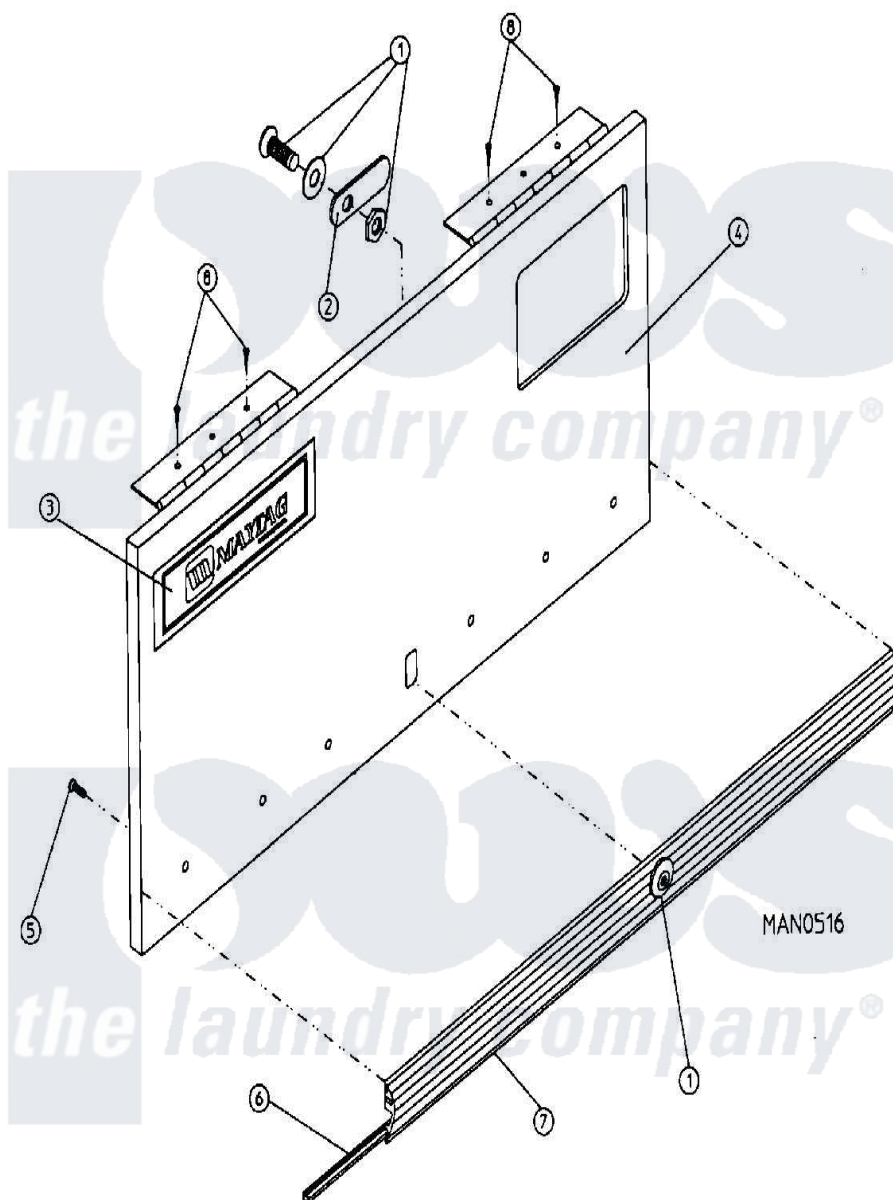

Maytag MDG75PN1AW 07 - CONTROL DOOR ASY. (PROD. PRIOR 7/13/98)

Maytag Residential Maytag MDG75PN1AW Dryer Parts Parts Diagram 07 - CONTROL DOOR ASY. (PROD. PRIOR 7/13/98)

Click on the part number to view part

Item	Original Part Number	Replaced By	Status	Part Description
000	W10124350		Not Available	ORDER PARTS FROM AMERICAN DRYER CORP AT 508-678-9000
001	A160017		Not Available	LOCK, SPECIAL DUMMY
002	A160016	<a href="#">160016</a>		1 1/4 Str
003	A112343	<a href="#">112343</a>		Maytag Log
"	A870011	<a href="#">W10147884</a>		Logo Doubl
004	A800020	<a href="#">W10146941</a>		75 Hi-Sec
005	A180202		Not Available	TOP TRIM STRIP W/LOCK HOLE (38-1/4" LENGTH)
006	A117603	<a href="#">117603</a>		1 8 X 9 1
007	A150201	<a href="#">150201</a>		10-32 X 1
008	A150309	<a href="#">W10146761</a>		10-16 X 1
009	A102603	<a href="#">102603</a>		Richco Con
010	A102601		Not Available	CLIP, RETAINER (CONTROL DOOR ROD)