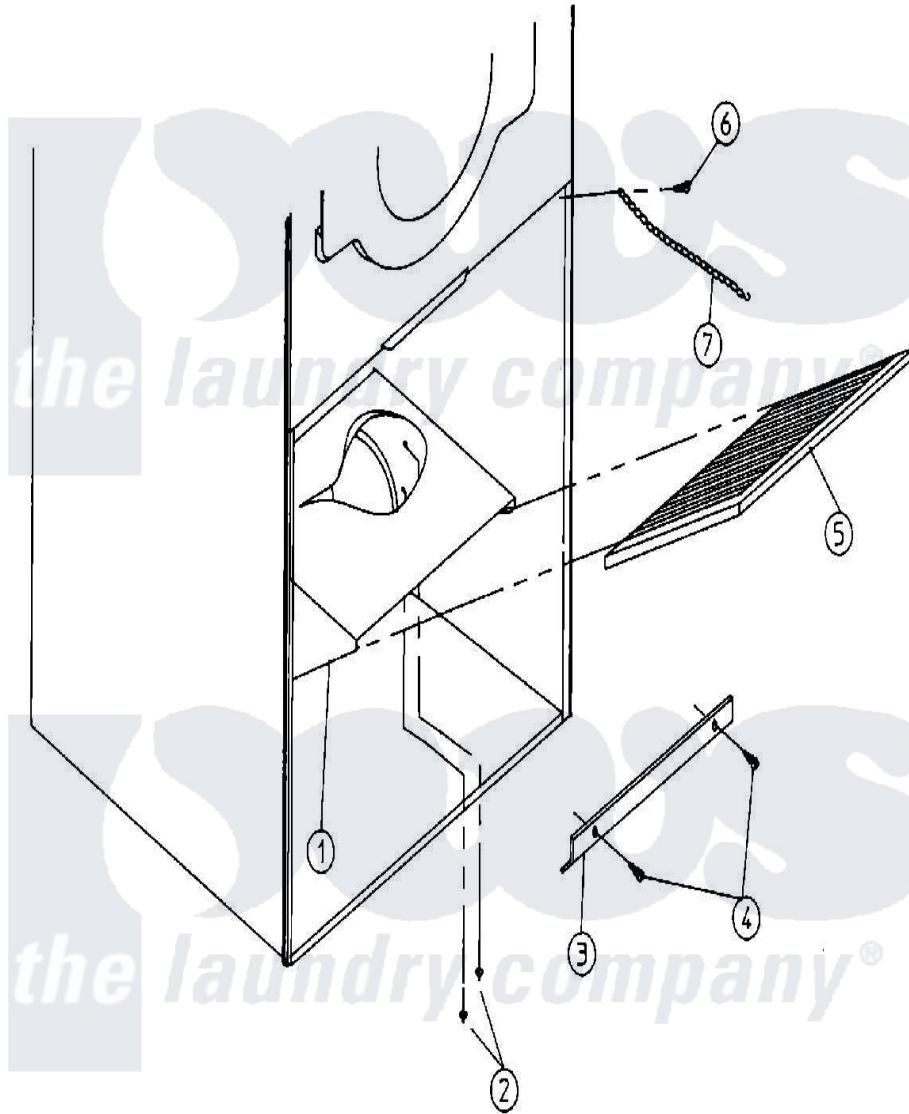

Maytag MDG75PN1AW 08 - LINT TRAP ASSEMBLY

Maytag Residential Maytag MDG75PN1AW Dryer Parts Parts Diagram 08 - LINT TRAP ASSEMBLY
 Click on the part number to view part

Item	Original Part Number	Replaced By	Status	Part Description
000	W10124350		Not Available	ORDER PARTS FROM AMERICAN DRYER CORP AT 508-678-9000
001	A800420	800420		75 LinT T
"	A800421	800421		75 LinT T
"	A800422	800422		75 Revers
"	A800423	800423		75 Revers
002	A154200			5 32 RIVE
003	A304101	304101		Lg Lint TR
004	A150300	5307527001		Switch
005	A800506	800506		75 Lint S
006	A150418	150418		Dlh 4 X .1
"	A150419	150419		6 X 1 2 T
007	A108120	108120		Chain For