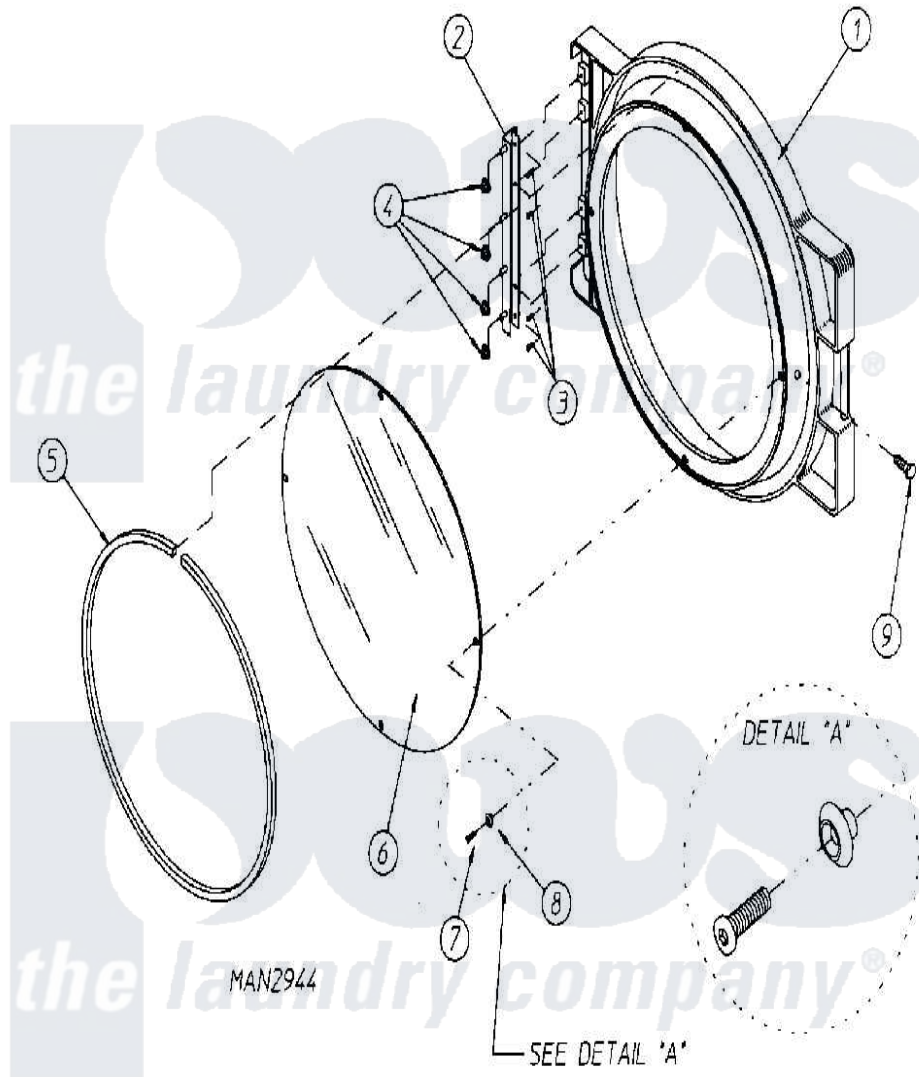

Maytag MDG75PN1AW 09 - DOOR ASSEMBLY

Maytag Residential Maytag MDG75PN1AW Dryer Parts Parts Diagram 09 - DOOR ASSEMBLY
 Click on the part number to view part

Item	Original Part Number	Replaced By	Status	Part Description
000	W10124350		Not Available	ORDER PARTS FROM AMERICAN DRYER CORP AT 508-678-9000
001	A103062			Hinge Pin
"	A800288		Not Available	DOOR ASSEMBLY (WHT) (INCL. ILLUS. No.1 & 5 THRU 9)
"	A882963			Door Frame
002	A800448	800448		12 1 2 Ma
003	A150410	MC80MD		Elmntsurf
004	A152014	152014		1 4-20 Ser
005	A102353		Not Available	GASKET, MAIN DOOR (69-1/2")
"	A170730	170730		10.3 Oz Cl
006	A102212	102212		Main Door
"	A170730	170730		10.3 Oz Cl
007	A150448	150448		10-32 X 1
008	A170319	170319		Door Glass