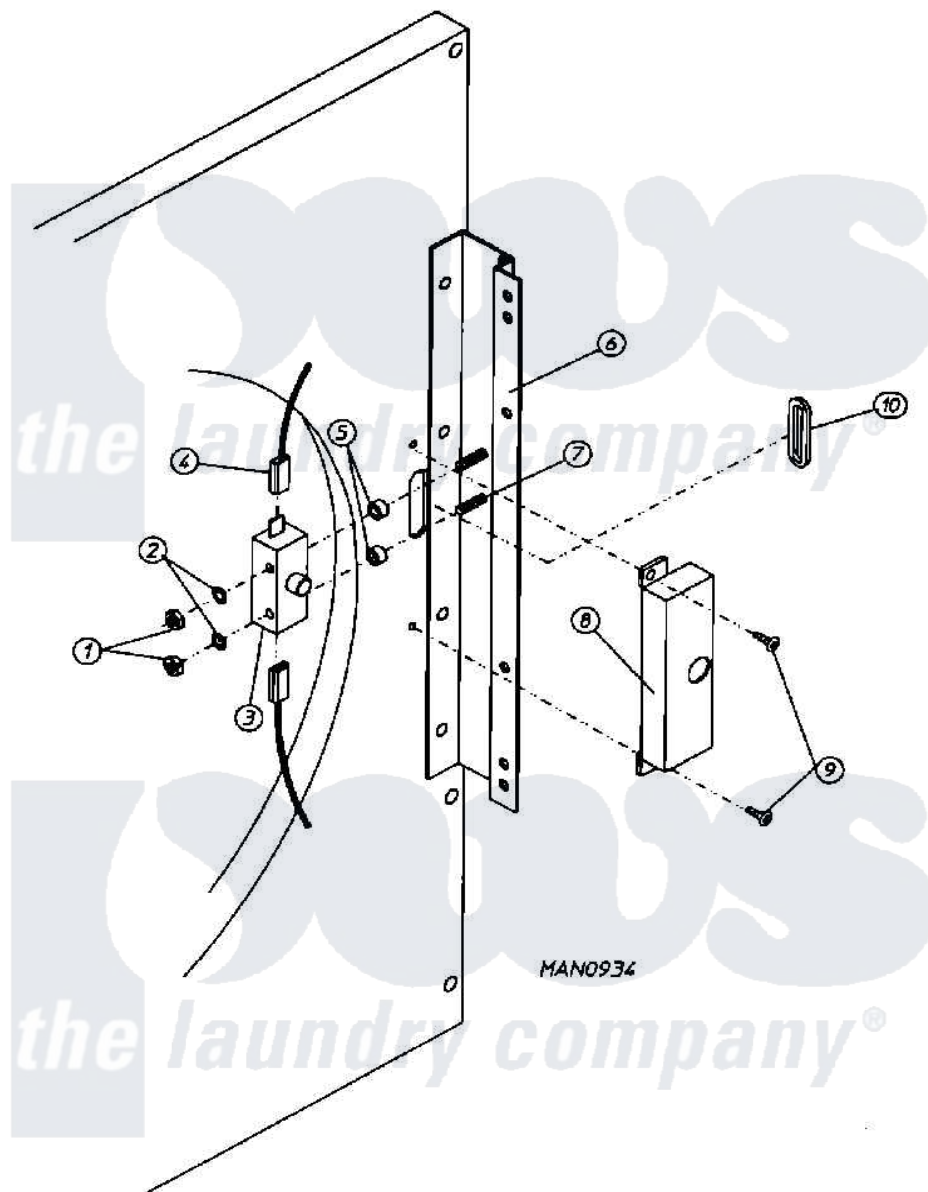

Maytag MDG75PN1AW 10 - MAIN DOOR SWITCH HOUSING

Maytag Residential Maytag MDG75PN1AW Dryer Parts Parts Diagram 10 - MAIN DOOR SWITCH HOUSING
 Click on the part number to view part

Item	Original Part Number	Replaced By	Status	Part Description
000	W10124350		Not Available	ORDER PARTS FROM AMERICAN DRYER CORP AT 508-678-9000
001	A152013	152013		6-32 Hex N
002	A153008	153008		6 Split L
003	A137005	W10146741		SDS Door S
004	A121028	121028		1 4 X.032
005	A154281	154281		3 8 Stand
006	A800448	800448		12 1 2 Ma
007	A153565	153565		6-32 X 1 S
008	A313218			MAIN DOOR
009	A150201	150201		10-32 X 1
010	A121405	121405		Rubber Gro