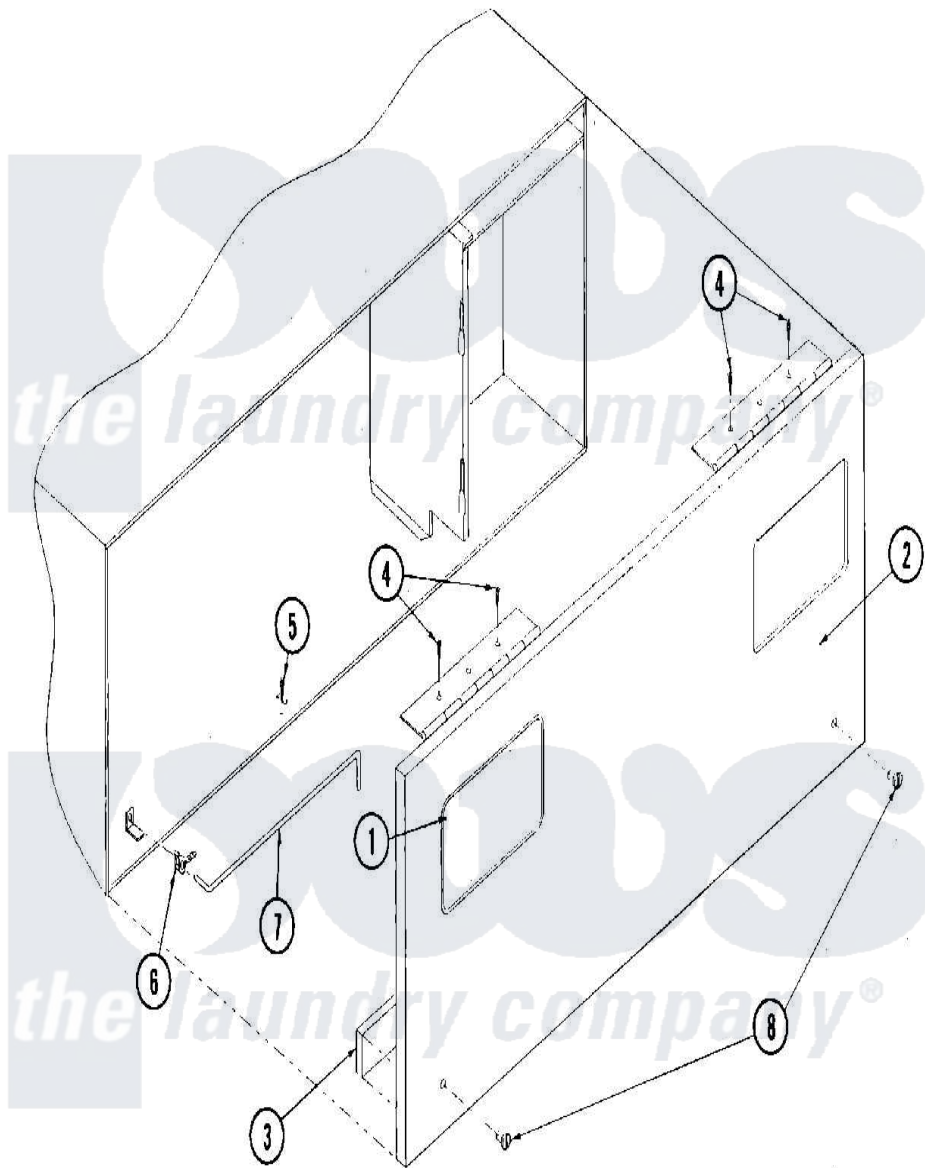

Maytag MDG75PN1AW 16 - CONTROL DOOR ASY.(PROD 7/13/98 & AFTER)

Maytag Residential Maytag MDG75PN1AW Dryer Parts Parts Diagram 16 - CONTROL DOOR ASY.(PROD 7/13/98 & AFTER)

Click on the part number to view part

Item	Original Part Number	Replaced By	Status	Part Description
000	W10124350		Not Available	ORDER PARTS FROM AMERICAN DRYER CORP AT 508-678-9000
001	A112343	112343		Maytag Log
"	A870011	W10147884		Logo Doubl
002	A881045	W10148153		Ad-81 Cont
003	A117604	117604		1 8 Thk X
004	A150300	5307527001		Switch
005	A102603	102603		Richco Con
006	A102601		Not Available	CLIP, RETAINER (CONTROL DOOR ROD)
007	A102502	102502		12.625 Con
008	A160005		Not Available	LATCH, SPRING TURN (2-PIECE) (CHECK LABEL ON COMPUTER CHIP)