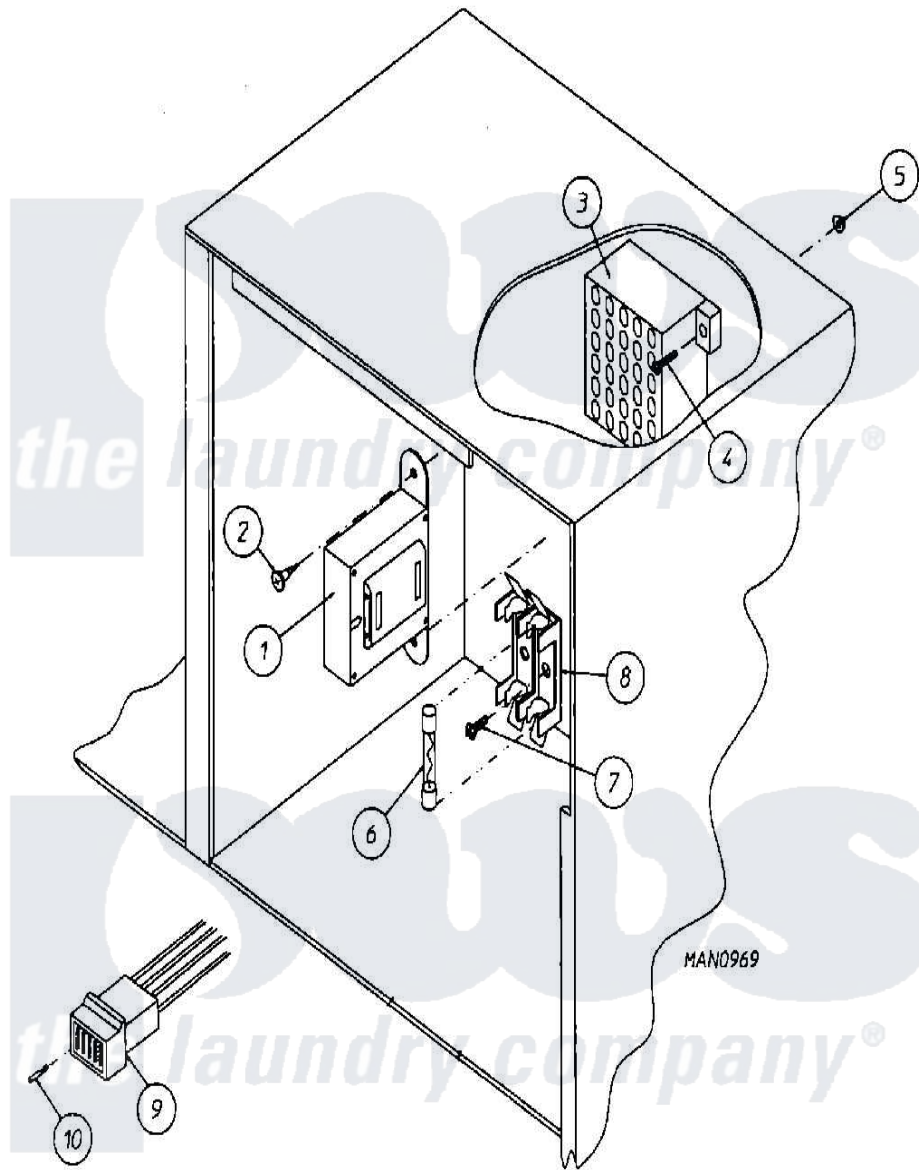

Maytag MDG75PN2VW 02 - CONTROL BOX ASSEMBLY (PN)

Maytag Residential Maytag MDG75PN2VW Dryer Parts Parts Diagram 02 - CONTROL BOX ASSEMBLY (PN)
 Click on the part number to view part

Item	Original Part Number	Replaced By	Status	Part Description
000	W10124350		Not Available	ORDER PARTS FROM AMERICAN DRYER CORP AT 508-678-9000
001	A141403		Not Available	TRANSFORMER (24 VAC) (FOR MICROPROCESSOR MODELS)
002	A150300	5307527001		Switch
003	A120715	W10146700		30 Pos Ter
004	A150002	150002		6-32 X 1
005	A151000	WH12X195		Switch Assembly
006	A136057	W10146739		0.5 A 250
007	A150301	150301		8-18 X 7
008	A136008	136008		Fuse Block
009	A122641	122641		15 Pos. MI
010	A122706	122706		20-16 AWG
011	A122800			M R EXTRAC