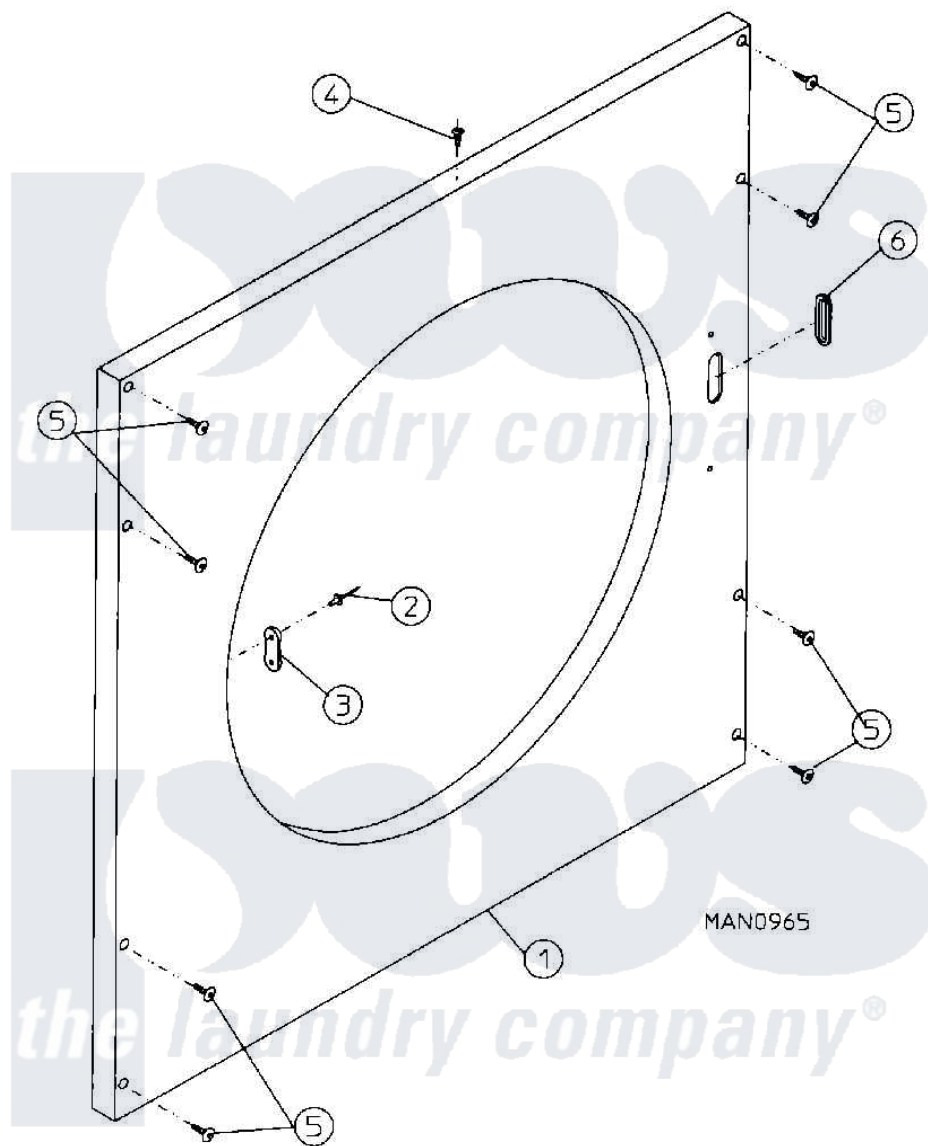

# Maytag MDG75PN2VW 04 - FRONT PANEL ASSEMBLY

Maytag [Residential Maytag MDG75PN2VW Dryer Parts](#) Parts Diagram 04 - FRONT PANEL ASSEMBLY  
 Click on the part number to view part

Item	Original Part Number	Replaced By	Status	Part Description
000	W10124350		Not Available	ORDER PARTS FROM AMERICAN DRYER CORP AT 508-678-9000
001	A875302	<a href="#">W10147920</a>		60-75- FRO
002	A154215	<a href="#">154215</a>		5 32 X 1 4
003	A170330		Not Available	LATCH, DOOR (FRICTION)
004	A150300	<a href="#">5307527001</a>		Switch
005	A150309	<a href="#">W10146761</a>		10-16 X 1
006	A121405	<a href="#">121405</a>		Rubber Gro