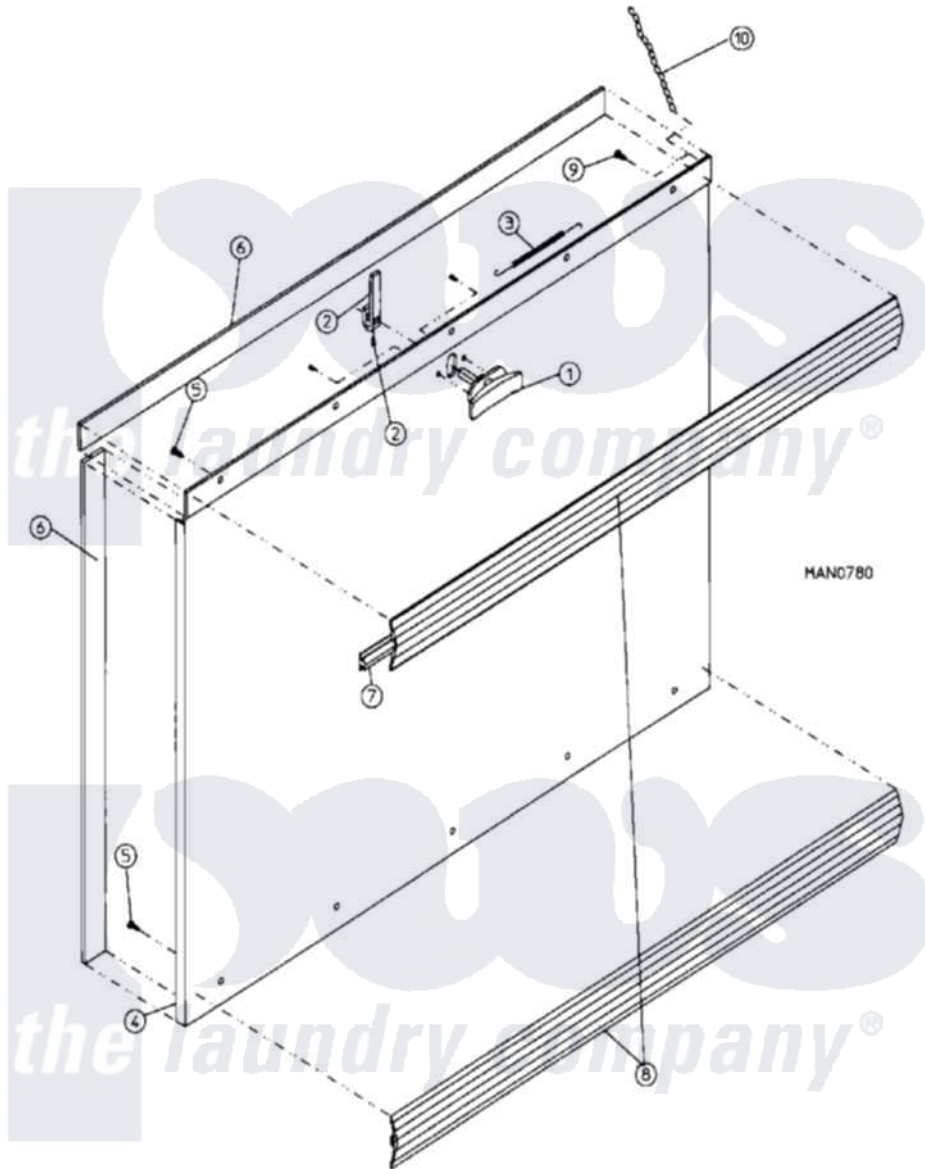

Maytag MDG75PN2VW 05 - LINT DOOR ASSEMBLY

Maytag Residential Maytag MDG75PN2VW Dryer Parts Parts Diagram 05 - LINT DOOR ASSEMBLY
 Click on the part number to view part

Item	Original Part Number	Replaced By	Status	Part Description
000	W10124350		Not Available	ORDER PARTS FROM AMERICAN DRYER CORP AT 508-678-9000
001	A800150	W10146979		Knob Latc
002	A150425	W10146763		12-24 X 3
"	A160009	160009		Adjustable
003	A157000			SPRING-DRO
004	A800237	W10146999		75 Insul
"	A802104	802104		75 OPL TR
005	A150201	150201		10-32 X 1
006	A117604	117604		1 8 Thk X
007	A117603	117603		1 8 X 9 1
008	A180212	180212		60 75 MI
"	W10124350		Not Available	NOT REQUIRED PART OR SEE NOTE (MODELS MFD. 7/13/98 & AFTER)
009	A150418	150418		DIh 4 X .1
"	A150419	150419		6 X 1 2 T