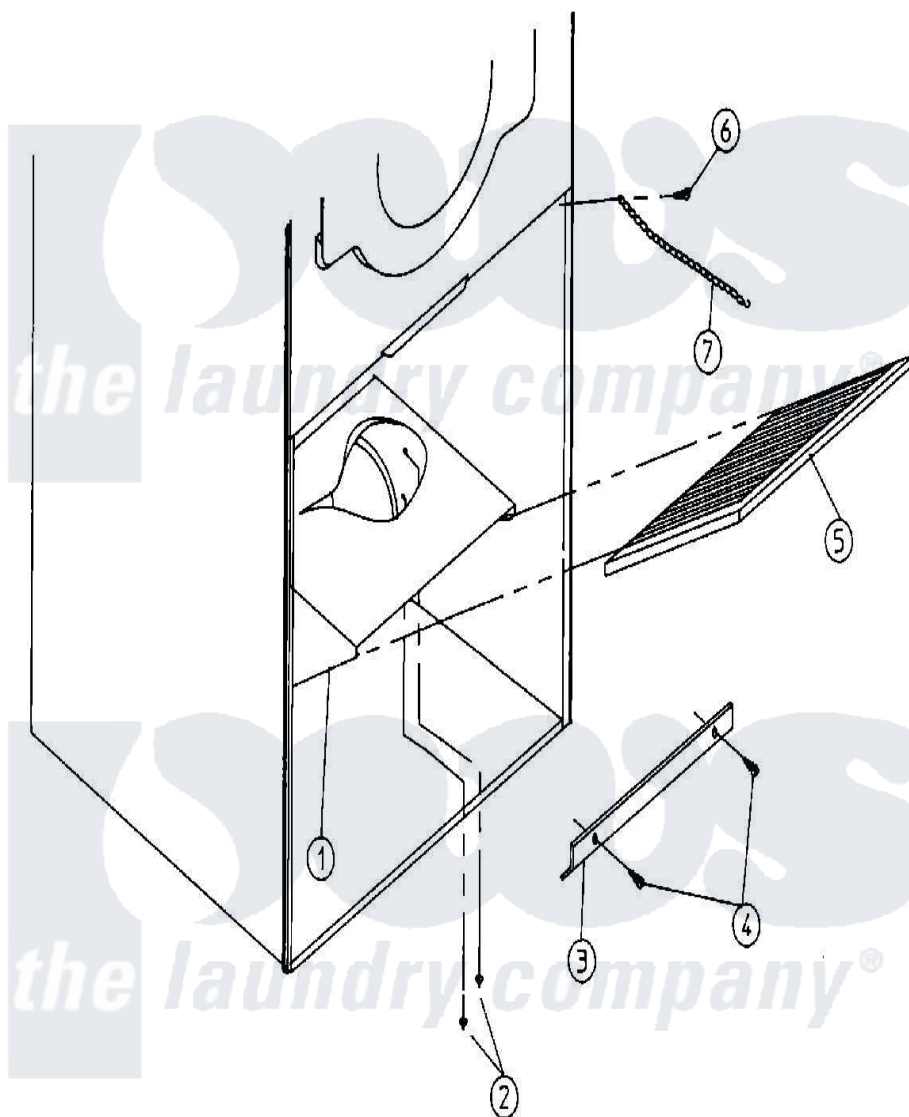

Maytag MDG75PN2VW 06 - LINT TRAP ASSEMBLY

Maytag Residential Maytag MDG75PN2VW Dryer Parts Parts Diagram 06 - LINT TRAP ASSEMBLY
 Click on the part number to view part

Item	Original Part Number	Replaced By	Status	Part Description
000	W10124350		Not Available	ORDER PARTS FROM AMERICAN DRYER CORP AT 508-678-9000
001	A800420	800420		75 LinT T
"	A800421	800421		75 LinT T
"	A800422	800422		75 Revers
"	A800423	800423		75 Revers
002	A154200			5 32 RIVE
003	A304101	304101		Lg Lint TR
004	A150300	5307527001		Switch
005	A800506	800506		75 Lint S
006	A150418	150418		Dlh 4 X .1
"	A150419	150419		6 X 1 2 T
007	A108120	108120		Chain For