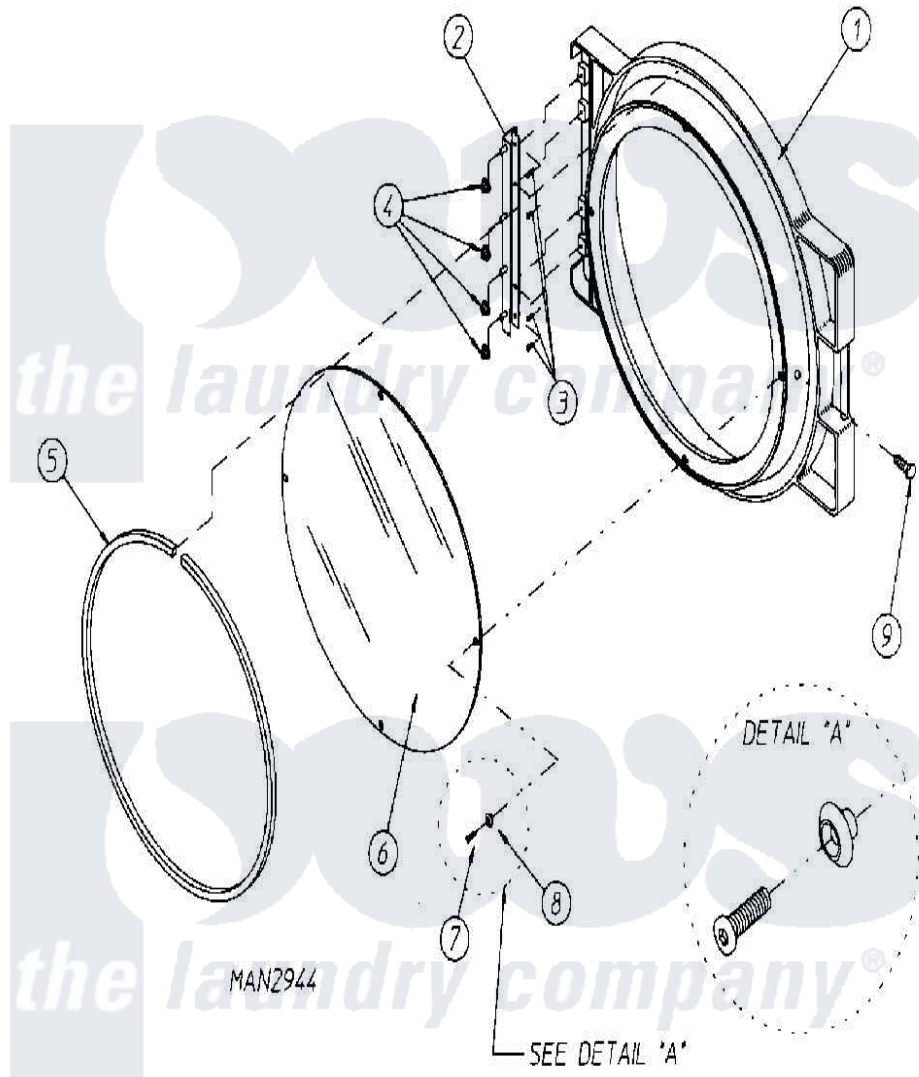

# Maytag MDG75PN2VW 07 - DOOR ASSEMBLY

Maytag Residential Maytag MDG75PN2VW Dryer Parts Parts Diagram 07 - DOOR ASSEMBLY  
 Click on the part number to view part

Item	Original Part Number	Replaced By	Status	Part Description
000	W10124350		Not Available	ORDER PARTS FROM AMERICAN DRYER CORP AT 508-678-9000
001	<a href="#">A103062</a>			Hinge Pin
"	A800288		Not Available	DOOR ASSEMBLY (WHT) (INCL. ILLUS. No.1 & 5 THRU 9)
"	<a href="#">A882963</a>			Door Frame
002	A800448	<a href="#">800448</a>		12 1 2 Ma
003	A150410	<a href="#">MC80MD</a>		Elmntsurf
004	A152014	<a href="#">152014</a>		1 4-20 Ser
005	A102353		Not Available	GASKET, MAIN DOOR (69-1/2")
"	A170730	<a href="#">170730</a>		10.3 Oz Cl
006	A102212	<a href="#">102212</a>		Main Door
"	A170730	<a href="#">170730</a>		10.3 Oz Cl
007	A150448	<a href="#">150448</a>		10-32 X 1
008	A170319	<a href="#">170319</a>		Door Glass