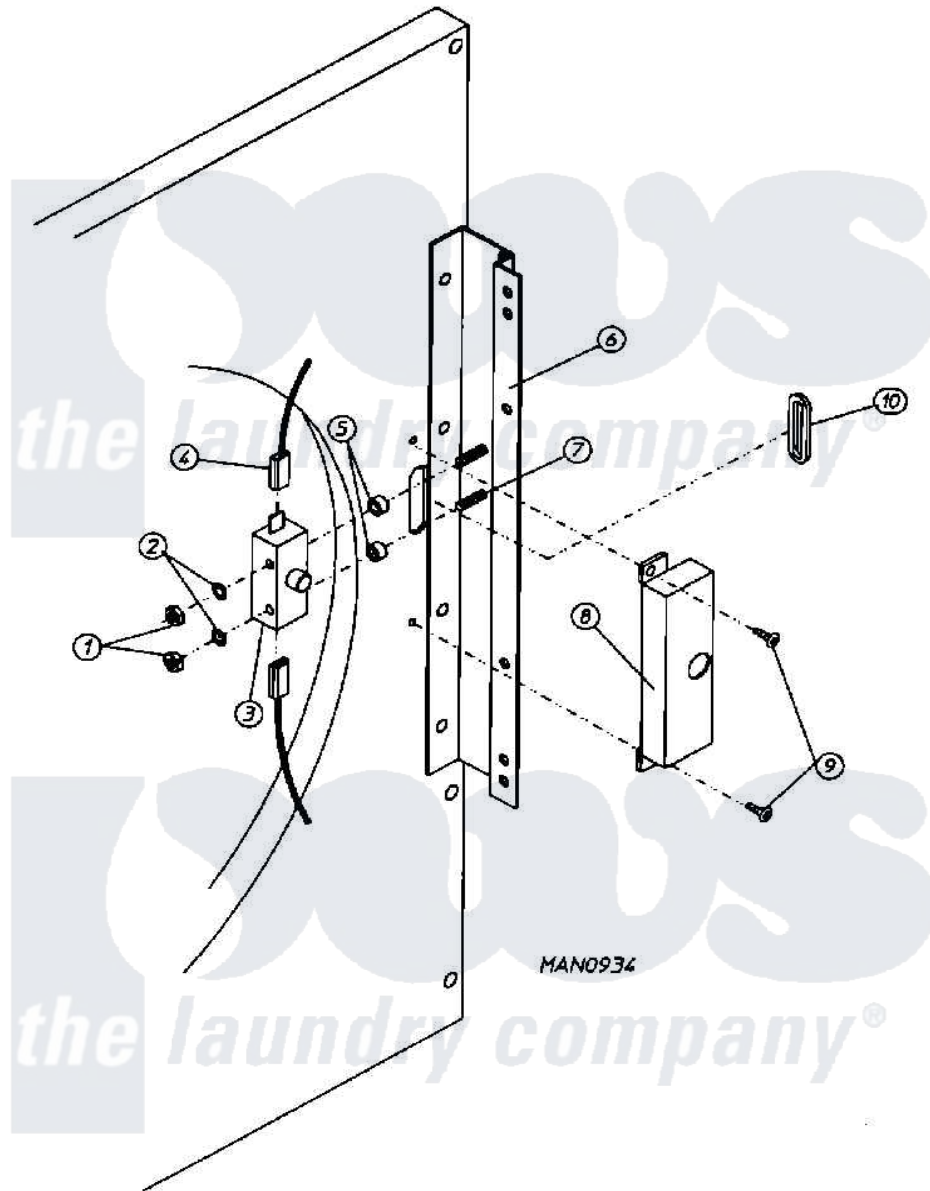

# Maytag MDG75PN2VW 08 - MAIN DOOR SWITCH HOUSING

Maytag Residential Maytag MDG75PN2VW Dryer Parts Parts Diagram 08 - MAIN DOOR SWITCH HOUSING  
 Click on the part number to view part

Item	Original Part Number	Replaced By	Status	Part Description
000	W10124350		Not Available	ORDER PARTS FROM AMERICAN DRYER CORP AT 508-678-9000
001	A152013	<a href="#">152013</a>		6-32 Hex N
002	A153008	<a href="#">153008</a>		6 Split L
003	A137005	<a href="#">W10146741</a>		SDS Door S
004	A121028	<a href="#">121028</a>		1 4 X.032
005	A154281	<a href="#">154281</a>		3 8 Stand
006	A800448	<a href="#">800448</a>		12 1 2 Ma
007	A153565	<a href="#">153565</a>		6-32 X 1 S
008	A313218			MAIN DOOR
009	A150201	<a href="#">150201</a>		10-32 X 1
010	A121405	<a href="#">121405</a>		Rubber Gro