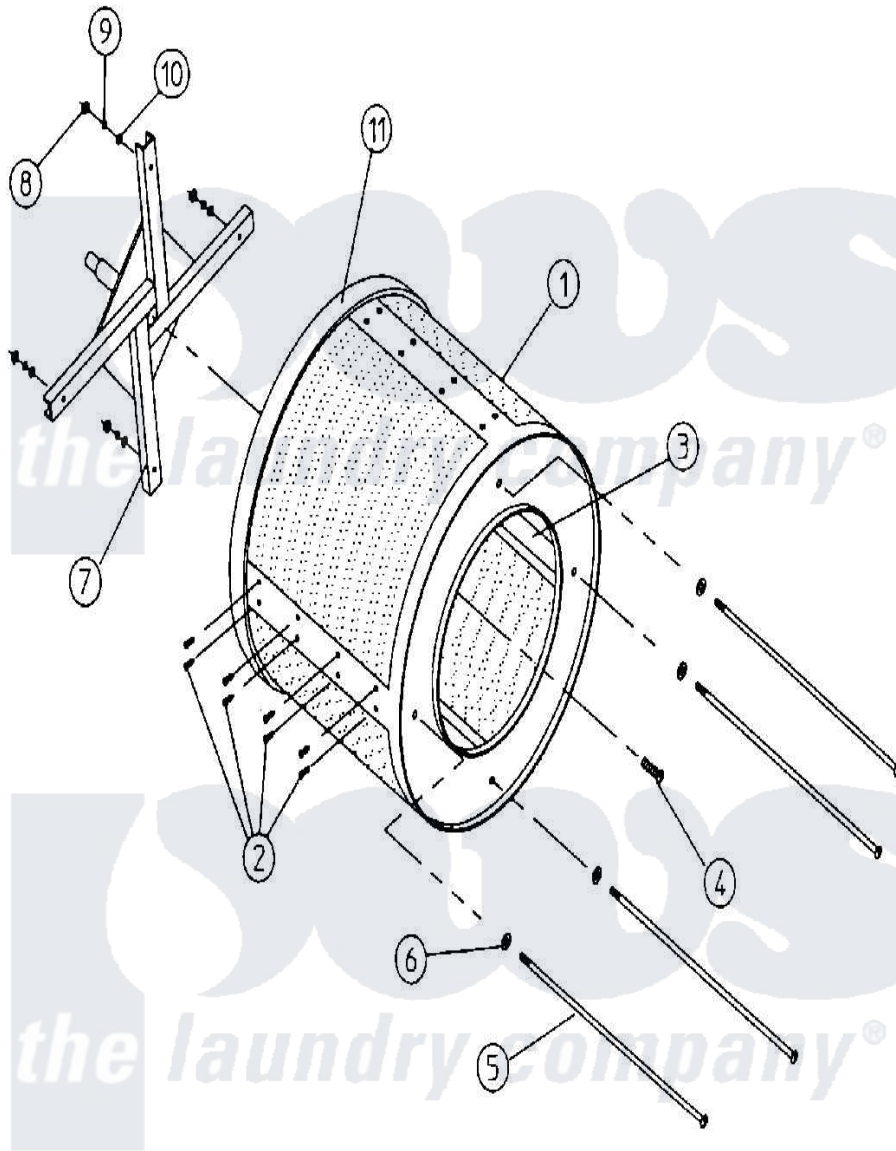

Maytag MDG75PN2VW 09 - TUMBLER & SUPPORT ASSEMBLY

MAN0309

Maytag [Residential Maytag MDG75PN2VW Dryer Parts](#) Parts Diagram 09 - TUMBLER & SUPPORT ASSEMBLY
 Click on the part number to view part

Item	Original Part Number	Replaced By	Status	Part Description
000	W10124350		Not Available	ORDER PARTS FROM AMERICAN DRYER CORP AT 508-678-9000
001	A800708	800708		65-75; Tumbler
"	A800816	800816		65-75; 1-3
"	A800819	800819		65-75; 1-3
"	A800857	W10149258		65-75 SS T
"	A800873	800873		65-75 1-3
"	A800876	800876		65-75; 1-3
002	A150309	W10146761		10-16 X 1
003	A301308	301308		75 Tumbler
"	A301408	301408		65 75 S
004	A150500		Not Available	SCREW, SOCKET BUTTON HD. (5/16-18" X 38 1/2")
005	A100905	100905		3 8-16 X 3
006	A153004	153004		3 8 X 1
007	A800613	800613		65-75 1 3

"	A800615	800615	60-65-75
008	A152005	152005	3 8-16 Hex
009	A153005	153005	3 8 Split
010	A153004	153004	3 8 X 1
011	A116000	W10146664	Felt Colla
"	A401010	401010	3M 847 CO