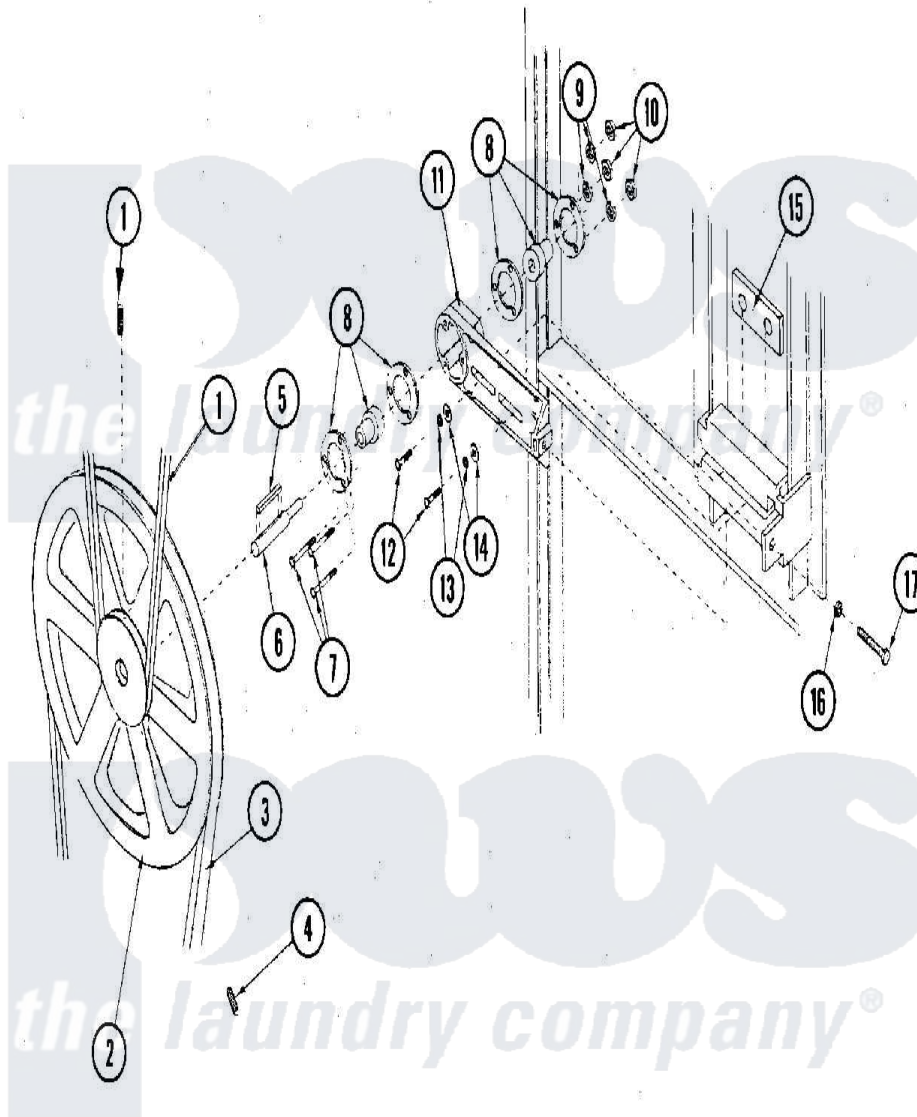

Maytag MDG75PN2VW 10 - IDLER BEARING ASSEMBLY

Maytag Residential Maytag MDG75PN2VW Dryer Parts Parts Diagram 10 - IDLER BEARING ASSEMBLY
 Click on the part number to view part

Item	Original Part Number	Replaced By	Status	Part Description
000	W10124350		Not Available	ORDER PARTS FROM AMERICAN DRYER CORP AT 508-678-9000
001	A100106	100106		Belt
002	A101140	W10146634		14 X 3 C
003	A100114	A61		Multiplus Dual Brand V Belt
"	A100117		Not Available	4L620 "V" BELT (TO IDLER ASSY)
004	A154301	154301		5 16-18 X
005	A100705	100705		3 16 X 3
006	A301850			SHAFT, IDLER (5/8" X 3/4")
007	A150529	150529		1 4-20 X 2
008	A880214			5 8 FLANG
009	A153007	153007		1 4 Split
010	A152002	152002		1 4-20 Hex
011	A801007			(COMPLETE) (INCLUDES No.5-17)
"	NLA		Not Available	IDLER BEARING ASSEMBLY

012	A150617	150617	3 8-16 X 1
013	A153005	153005	3 8 Split
014	A153004	153004	3 8 X 1
015	A801009	801009	Idler Squa
016	A152004	8182933	Nut, Hex
017	A150509	150509	5 16-18 X