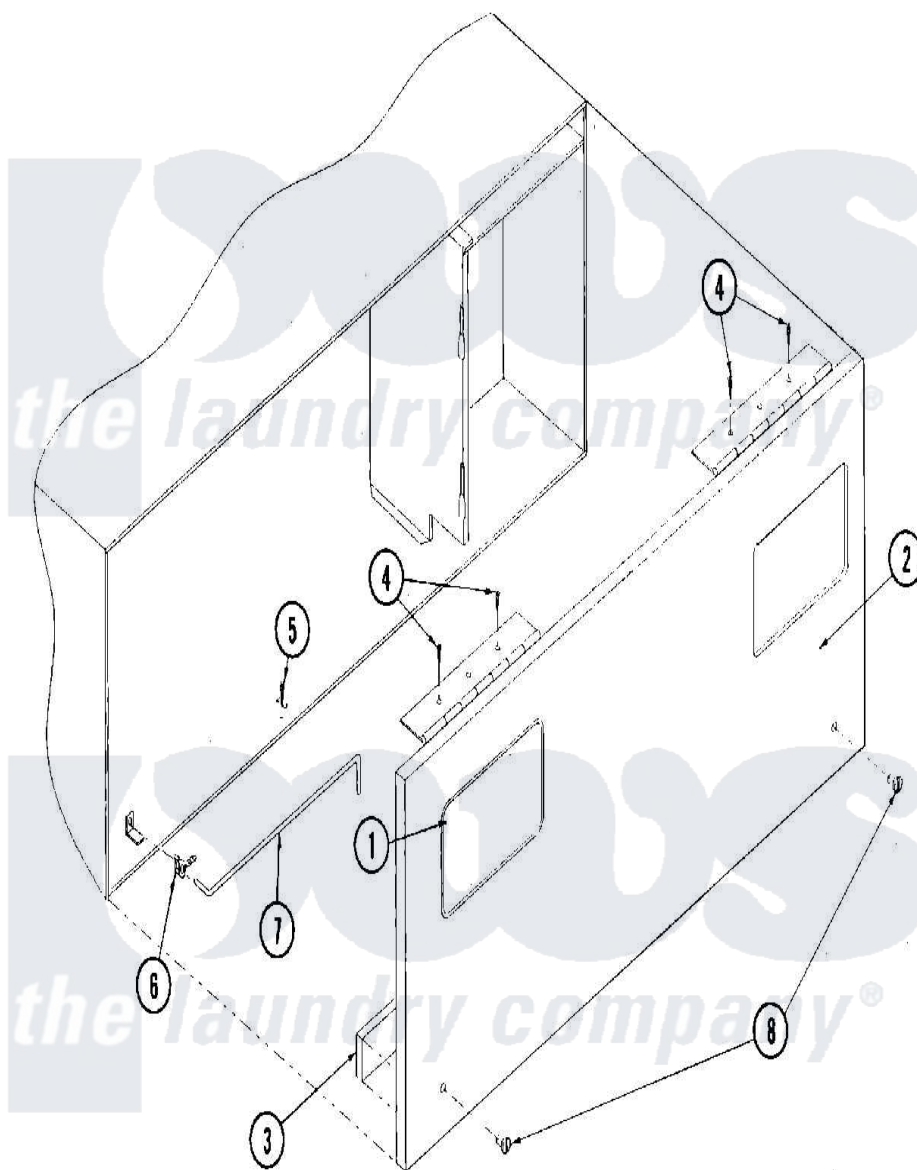

Maytag MDG75PN2VW 13 - CONTROL DOOR ASY.(PROD 7/13/98 & AFTER)

Maytag Residential Maytag MDG75PN2VW Dryer Parts Parts Diagram 13 - CONTROL DOOR ASY.(PROD 7/13/98 & AFTER)

Click on the part number to view part

Item	Original Part Number	Replaced By	Status	Part Description
000	W10124350		Not Available	ORDER PARTS FROM AMERICAN DRYER CORP AT 508-678-9000
001	A112343	112343		Maytag Log
"	A870011	W10147884		Logo Doubl
002	A881045	W10148153		Ad-81 Cont
003	A117604	117604		1 8 Thk X
004	A150300	5307527001		Switch
005	A102603	102603		Richco Con
006	A102601		Not Available	CLIP, RETAINER (CONTROL DOOR ROD)
007	A102502	102502		12.625 Con
008	A160005		Not Available	LATCH, SPRING TURN (2-PIECE) (CHECK LABEL ON COMPUTER CHIP)