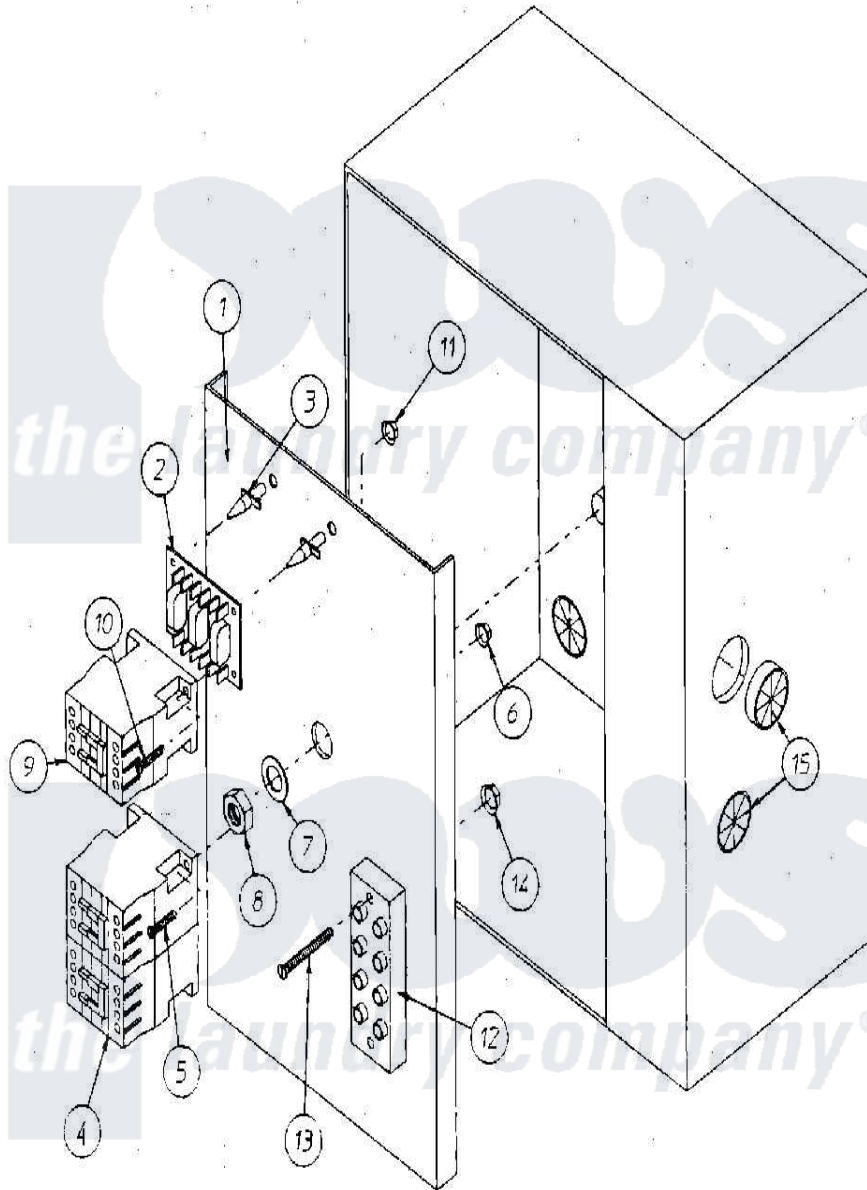

# Maytag MDG75PN2VW 15 - REAR CONTROL BOX ASSEMBLY (PN2VW)

Maytag Residential Maytag MDG75PN2VW Dryer Parts Parts Diagram 15 - REAR CONTROL BOX ASSEMBLY (PN2VW)

Click on the part number to view part

Item	Original Part Number	Replaced By	Status	Part Description
000	W10124350		Not Available	ORDER PARTS FROM AMERICAN DRYER CORP AT 508-678-9000
001	A322812	<a href="#">322812</a>		Backelect
002	A137060	<a href="#">137060</a>		A.s. Board
003	A137013	<a href="#">137013</a>		Pc Bd Nylo
004	A882386	<a href="#">882386</a>		E To K Lin
005	A150103	<a href="#">150103</a>		8-32 X 3 4
006	A151001	<a href="#">W10146764</a>		8-32 Pal N
007	A153002	<a href="#">8182939</a>		Washer, Lock
008	A152004	<a href="#">8182933</a>		Nut, Hex
009	A132430		Not Available	CONTACTOR, IMPELLER
010	A150103	<a href="#">150103</a>		8-32 X 3 4
011	A151001	<a href="#">W10146764</a>		8-32 Pal N
012	A120701	<a href="#">120701</a>		4 Pos. Enc
013	A150008	<a href="#">150008</a>		6-32 X 1 1

014	A151000	<a href="#">WH12X195</a>	Switch Assembly
015	A121300	<a href="#">W10149174</a>	Open Close
016	A150301	<a href="#">150301</a>	8-18 X 7
"	A322809	<a href="#">322809</a>	Back Elect