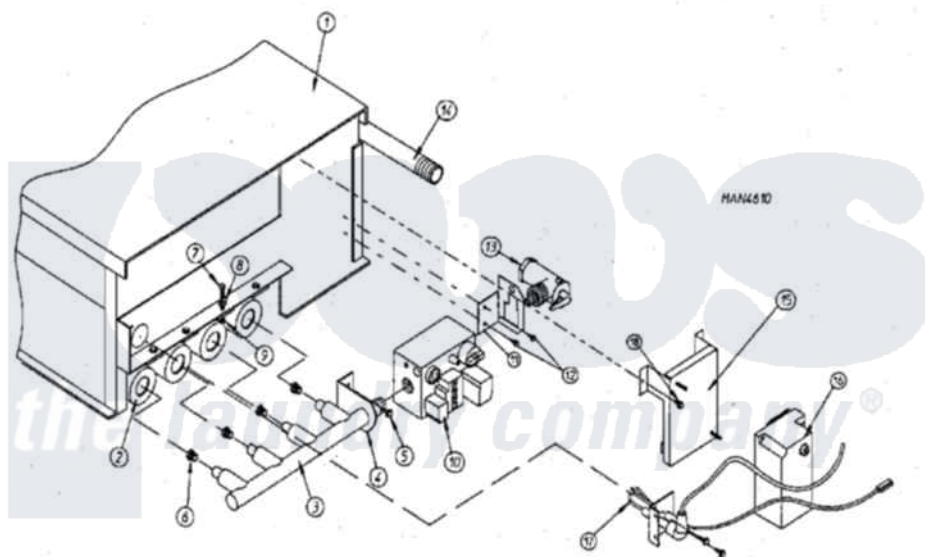

Maytag MDG75PN2VW 18 - BURNER ASSEMBLY (PROD. 3/1/00 AND AFTER)

REAR VIEW OF BURNER BOX

FRONT VIEW OF BURNER BOX

Maytag Residential Maytag MDG75PN2VW Dryer Parts Parts Diagram 18 - BURNER ASSEMBLY (PROD. 3/1/00 AND AFTER)

Click on the part number to view part

Item	Original Part Number	Replaced By	Status	Part Description
001	A809696			Burner Assembly
"	A809697			Burner Assembly
"	A814832	814832		Ad-75V-758
"	A881231	W10148243		AD75-MI75-
"	W10124350		Not Available	ORDER PARTS FROM AMERICAN DRYER CORP AT 508-678-9000
002	A141105	W10146749		Large Gas
003	A141210	141210		3 4 4-Por
004	A323737	323737		Ad-81 Gas
005	A150300	5307527001		Switch
006	A140805	140805		Burner Ori
"	A140819	140819		Burner Ori
007	A150103	150103		8-32 X 3 4
008	A153000			8 SAE WAS

009	A151001	W10146764		8-32 Pal N
010	A128927		Not Available	VALVE, GAS (REDUNDANT) (1/2" 24 VAC, NATURAL GAS)
"	A140411		Not Available	CONVERSION KIT (1/2" 24 VAC GAS VALVE (L.P.) W/O ORIFICES
"	A880960	W10148110		1 2 24V D
011	A318712	318712		320 330 43
012	A150309	W10146761		10-16 X 1
013	A142506	142506		1 2 X 1 2
"	A142600	142600		1 2 Black
"	A142707	142707		1 2 X 1 1
"	A318714	318714		Brkt For H
"	A881367	W10148314		1 2 Un
014	A142809	W10146757		1 2 X 29 1
015	A810030	810030		Mounting Plate-Lower
016	A128935		Not Available	DIRECT SPARK IGNITION MODULE
"	A128937		Not Available	MODULE (DSI)
"	A815724			Assembly, Bracket
017	A809309	W10147086		60 Ignitor
018	A150309	W10146761		10-16 X 1
019	A319704	WB4X122		Medallion
020	A151001	W10146764		8-32 Pal N
021	A150001	150001		6-32 X 1 2
022	A130201		Not Available	HI-LIMIT (330 DEG.)
023	A318700	W10146865		SM Burner
024	A143000			1 2 X 3 4
025	A154004	154004		Tinnerman
026	A150309	W10146761		10-16 X 1
027	A802799	802799		Sail Sw.bo
028	A122200	122200		Sail Switch
"	A881706	881706		Ad-95 Sail
029	A150303	150303		4 X 3 4 P
030	A105500	W10146641		Std Sail S
031	A319202	W10146866		Sail Switch
032	A154002	154002		1 8 Push O