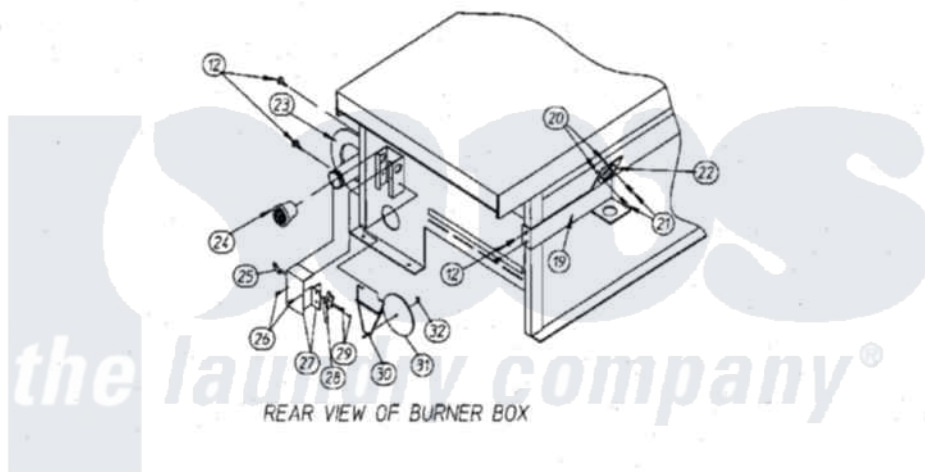

Maytag MDG75PN2VW 18 - BURNER ASSEMBLY (PROD. 3/1/00 AND AFTER)

REAR VIEW OF BURNER BOX

FRONT VIEW OF BURNER BOX

Maytag Residential Maytag MDG75PN2VW Dryer Parts Parts Diagram 18 - BURNER ASSEMBLY (PROD. 3/1/00 AND AFTER)

Click on the part number to view part

Item	Original Part Number	Replaced By	Status	Part Description
001	A809696			Burner Assembly
"	A809697			Burner Assembly
"	A814832	814832		Ad-75V-758
"	A881231	W10148243		AD75-MI75-
"	W10124350		Not Available	ORDER PARTS FROM AMERICAN DRYER CORP AT 508-678-9000
002	A141105	W10146749		Large Gas
003	A141210	141210		3 4 4-Por
004	A323737	323737		Ad-81 Gas
005	A150300	5307527001		Switch
006	A140805	140805		Burner Ori
"	A140819	140819		Burner Ori
007	A150103	150103		8-32 X 3 4
008	A153000			8 SAE WAS

009	A151001	W10146764		8-32 Pal N
010	A128927		Not Available	VALVE, GAS (REDUNDANT) (1/2" 24 VAC, NATURAL GAS)
"	A140411		Not Available	CONVERSION KIT (1/2" 24 VAC GAS VALVE (L.P.) W/O ORIFICES
"	A880960	W10148110		1 2 24V D
011	A318712	318712		320 330 43
012	A150309	W10146761		10-16 X 1
013	A142506	142506		1 2 X 1 2
"	A142600	142600		1 2 Black
"	A142707	142707		1 2 X 1 1
"	A318714	318714		Brkt For H
"	A881367	W10148314		1 2 Un
014	A142809	W10146757		1 2 X 29 1
015	A810030	810030		Mounting Plate-Lower
016	A128935		Not Available	DIRECT SPARK IGNITION MODULE
"	A128937		Not Available	MODULE (DSI)
"	A815724			Assembly, Bracket
017	A809309	W10147086		60 Ignitor
018	A150309	W10146761		10-16 X 1
019	A319704	WB4X122		Medallion
020	A151001	W10146764		8-32 Pal N
021	A150001	150001		6-32 X 1 2
022	A130201		Not Available	HI-LIMIT (330 DEG.)
023	A318700	W10146865		SM Burner
024	A143000			1 2 X 3 4
025	A154004	154004		Tinnerman
026	A150309	W10146761		10-16 X 1
027	A802799	802799		Sail Sw.bo
028	A122200	122200		Sail Switch
"	A881706	881706		Ad-95 Sail
029	A150303	150303		4 X 3 4 P
030	A105500	W10146641		Std Sail S
031	A319202	W10146866		Sail Switch
032	A154002	154002		1 8 Push O