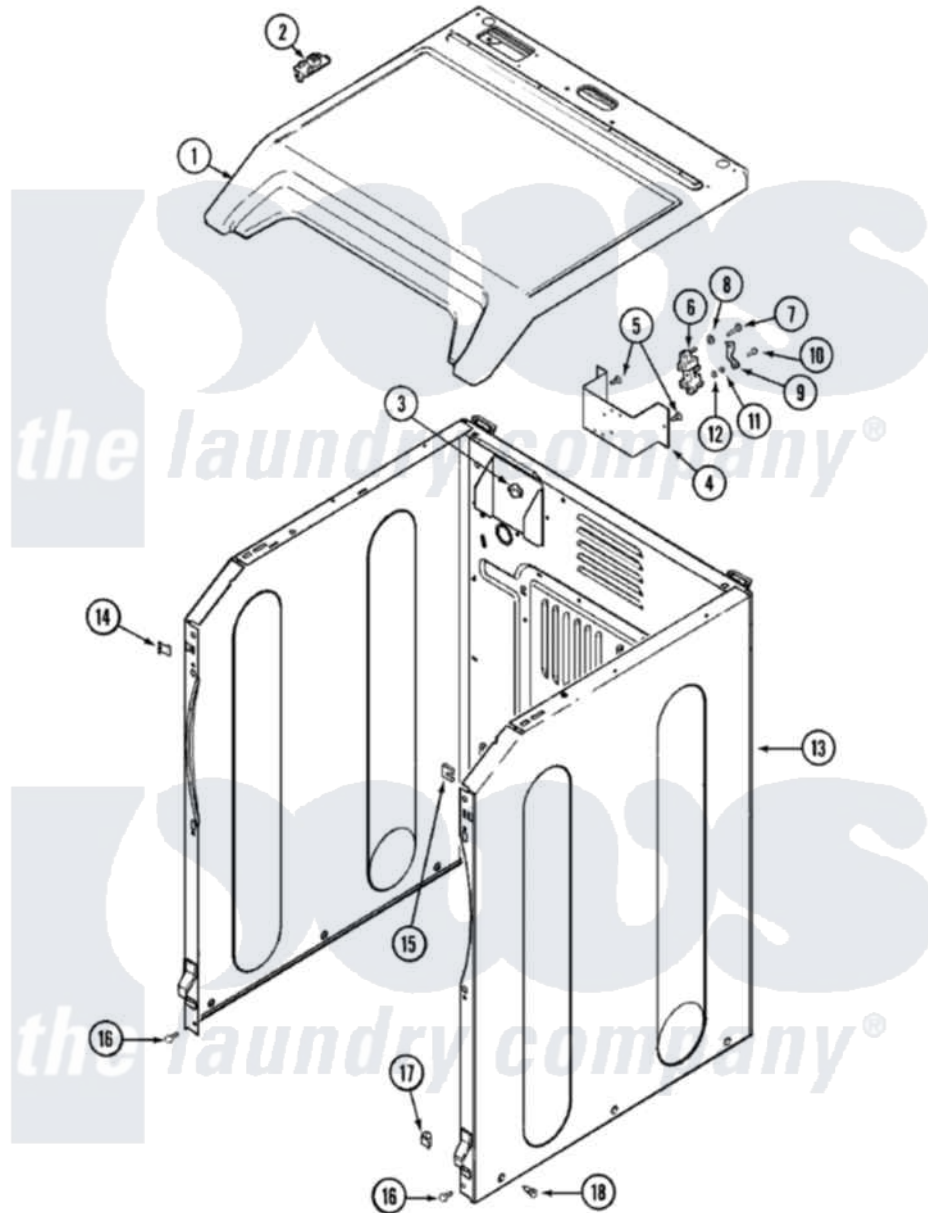

Maytag MDG7600AWQ 01 - CABINET

Maytag Residential Maytag MDG7600AWQ Dryer Parts Parts Diagram 01 - CABINET
 Click on the part number to view part

Item	Original Part Number	Replaced By	Status	Part Description
1	33002628			Cover, Top
"	33002367			Cover, Top
2	33001872	33002891		Pin, Locator
3	Y310376			Clip, Door Switch Harness
13	22003640			Cabinet Assembly
"	22003583		Not Available	CABINET, ASSY. (BSQ-AS PK)
"	22003367	22004095		Hinge, Plastic
"	22002659	22003640		Cabinet Assembly
"	22001995			Screw Note: Screw, Tumbler Front And Shroud
14	22002049			Clip Note: Clip, Front Panel
15	213280	204439		Screw And Fstner Assembly
16	22001995			Screw Note: Screw, Tumbler Front And Shroud
17	Y310376			Clip, Door Switch Harness
18	22003409	213007		Xfor Cabinet See Cabinet, Back