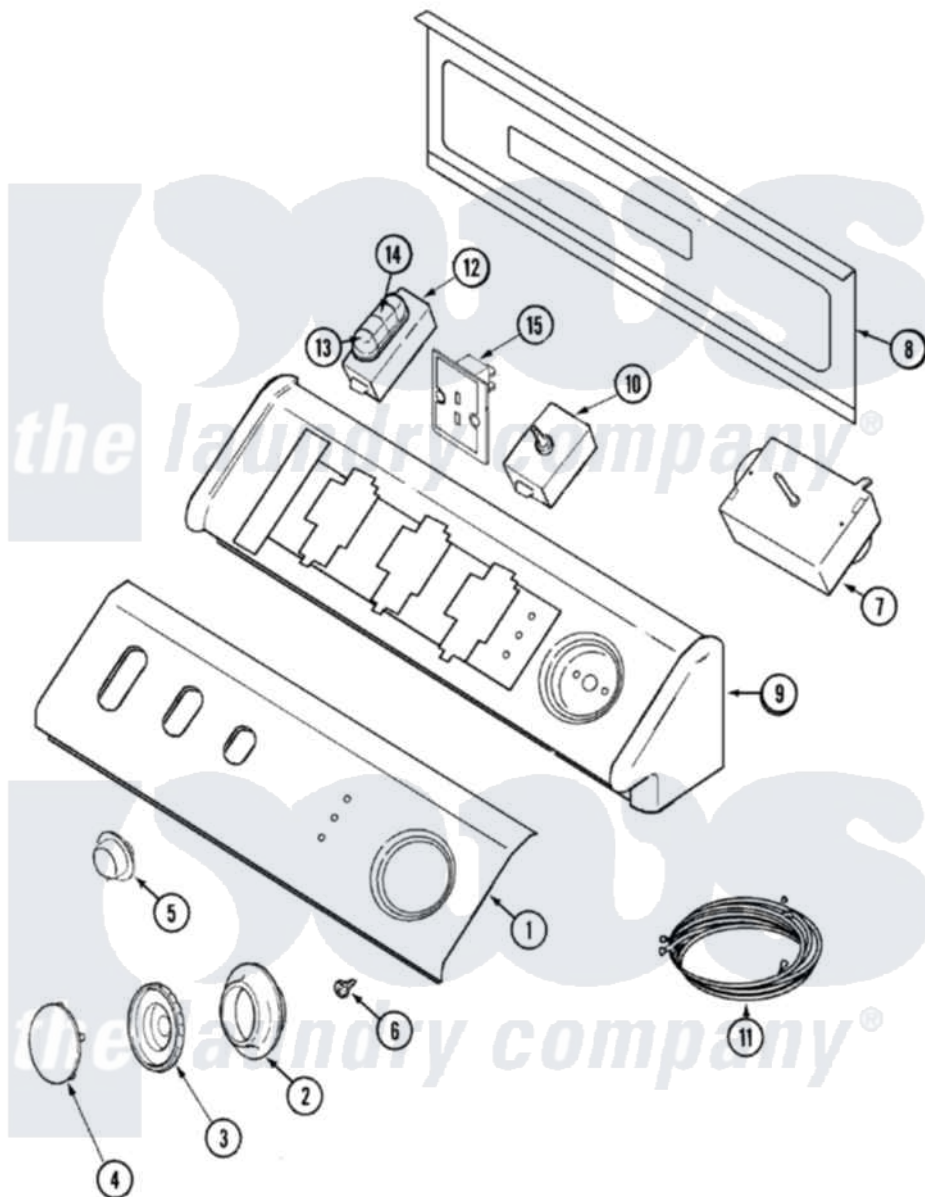

Maytag MDG7600AWQ 03 - CONTROL PANEL

Maytag [Residential Maytag MDG7600AWQ Dryer Parts](#) Parts Diagram 03 - CONTROL PANEL
 Click on the part number to view part

Item	Original Part Number	Replaced By	Status	Part Description
1	Y22002339	8534058		Screw
"	33002593	33002698		Control Panel, Facia / BSQ
2	33002346			Skirt, Timer Dial
3	22001659			Timer Knob - Grey
4	33002347			Timer Knob Insert/Cap
5	33002435			Button, Push-To-Start
6	33001690	90767		Screw, 8A X 3/8 HeX Washer Head Tapping
7	33001932			Timer
8	22002529		Not Available	CONSOLE BACK PANEL
"	216423	3370225		Screw
9	33002327	37001115		Console
10	33002356	33001618		Switch- PU
11	33001936			Wire Harness, Main
12	33002392			Switch, Temp 4 Pos
13	22002697			Button, Switch
14	22002698	22003875		Button- SW