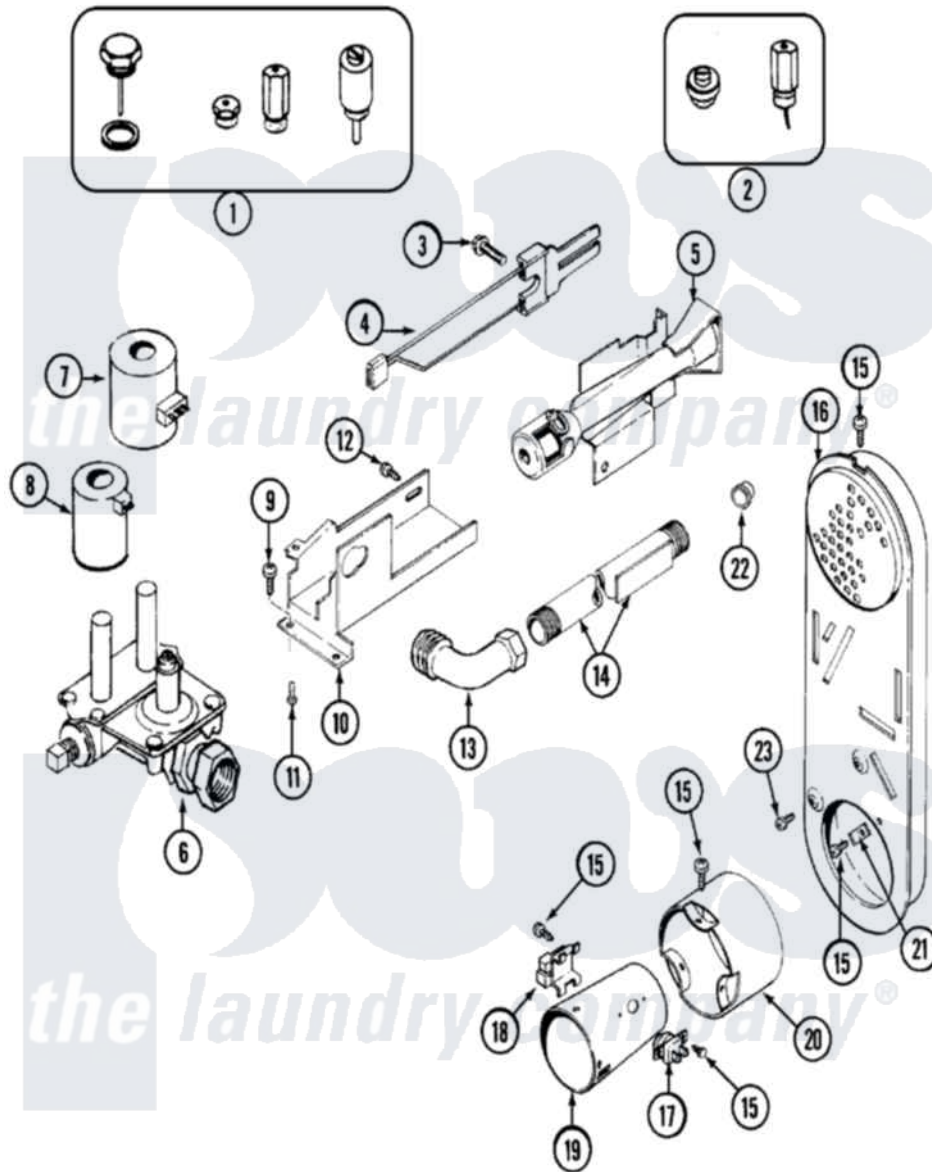

Maytag MDG7600AWQ 05 - GAS VALVE

Maytag Residential Maytag MDG7600AWQ Dryer Parts Parts Diagram 05 - GAS VALVE
 Click on the part number to view part

Item	Original Part Number	Replaced By	Status	Part Description
1	Y306195	MAL9000AXX		LP Gas Con
2	306204	33002924		Gas Conv K
3	304971			Screw Note: Screw, Igniter
4	304970	4391996		Ignitor
5	33001247	33002793		Burner Assembly
6	306176			Valve, Gas
7	306106			Coil, Holding And Booster--W
8	306105	694540		Coil, 60 Hz
9	Y313561			Screw---NA
10	33001834		Not Available	BRACKET, GAS VALVE---NA
11	314568	Y313559		Screw
"	314082	90767		Screw, 8A X 3/8 HeX Washer Head Tapping
12	Y310632	1163839		Screw
13	33001842	3406051		Elbow Union Assembly
14	33001735			Pipe And Bracket Assembly Series 18 Not Needed Use

15	211294	90767	Vavle Screw, 8A X 3/8 HeX Washer Head Tapping
16	33001810	Not Available	DUCT ASSY., INLET (GAS) NOTE: INLET DUCT ASSEMBLY
17	303395		Thermostat, Hi-Limit
18	Y303377	338906	Radiant, Sensor
19	33001835		Cone Assembly, Combustion
"	22001996	3370225	Screw
20	Y303841		Cone, Extension
21	Y312890		Retainer, Heater Chamber
"	22001996	3370225	Screw
22	33001693		Cap, Gas Pipe
23	22001996	3370225	Screw