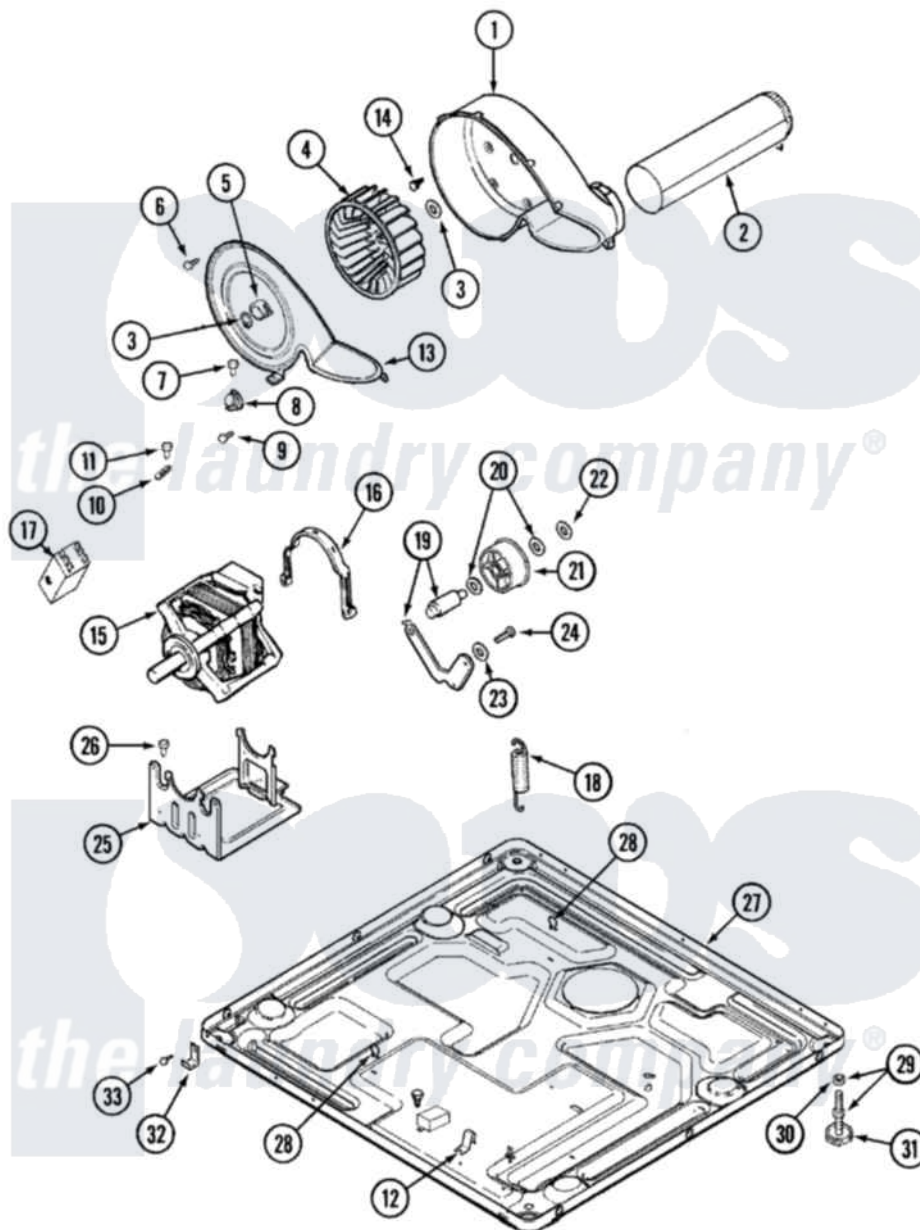

Maytag MDG7600AWQ 07 - MOTOR DRIVE

Maytag [Residential Maytag MDG7600AWQ Dryer Parts](#) Parts Diagram 07 - MOTOR DRIVE
 Click on the part number to view part

Item	Original Part Number	Replaced By	Status	Part Description
1	33001789			Housing, Blower
2	22001995			Screw Note: Screw, Tumbler Front And Shroud
"	33001800			Duct Assembly, Exhaust
3	410233	9703438		Ring-Retrn
4	33002797			Wheel, Blower
5	312967			Clamp, Blower Housing
6	33001855	33002917		Screw, No.10-16
7	Y313561			Screw---NA
8	306910			Thermostat, Multi Temp Note: Thermostat
9	22001996	3370225		Screw
10	33001762			Fuse, Thermal
11	314848	W10116760		Screw
12	22002244			Clip, Grounding
13	33001873			Cover, Blower Housing---NA
14	314818	1163839		Screw

15	33002795		Motor, Drive 60Hz
16	Y015825		Clip, Motor To Motor Support
17	33001854	33002478	Motor
18	33002460	33002459	Assembly, Spring And Plug
"	33002461		Plug For Spring
19	33001840	6-3705180	Idler Arm
20	Y312527		Washer, Idler Shaft
21	33001783	6-3700340	BearIng- I
22	312958	354987	Ring, Retaining
23	315772		Sleeve, Idler Arm
24	Y014874		Screw, Idler Arm And Sleeve
25	33002466	33002817	Motor Support, Offset
"	Y313561		Screw----NA
26	Y313561		Screw----NA
27	33002465	Not Available	BASE, (LWR)----NA
"	33002622		Base,
"	33002465	Not Available	BASE, (LWR)----NA
28	410490		Spring, Retainer Wire Harness
29	Y305086		Adjustable Leg And Nut
30	Y052740	62739	Nut, Lock
31	Y314137		Foot, Rubber
32	22002239		Clip, Front Panel
33	Y310632	1163839	Screw