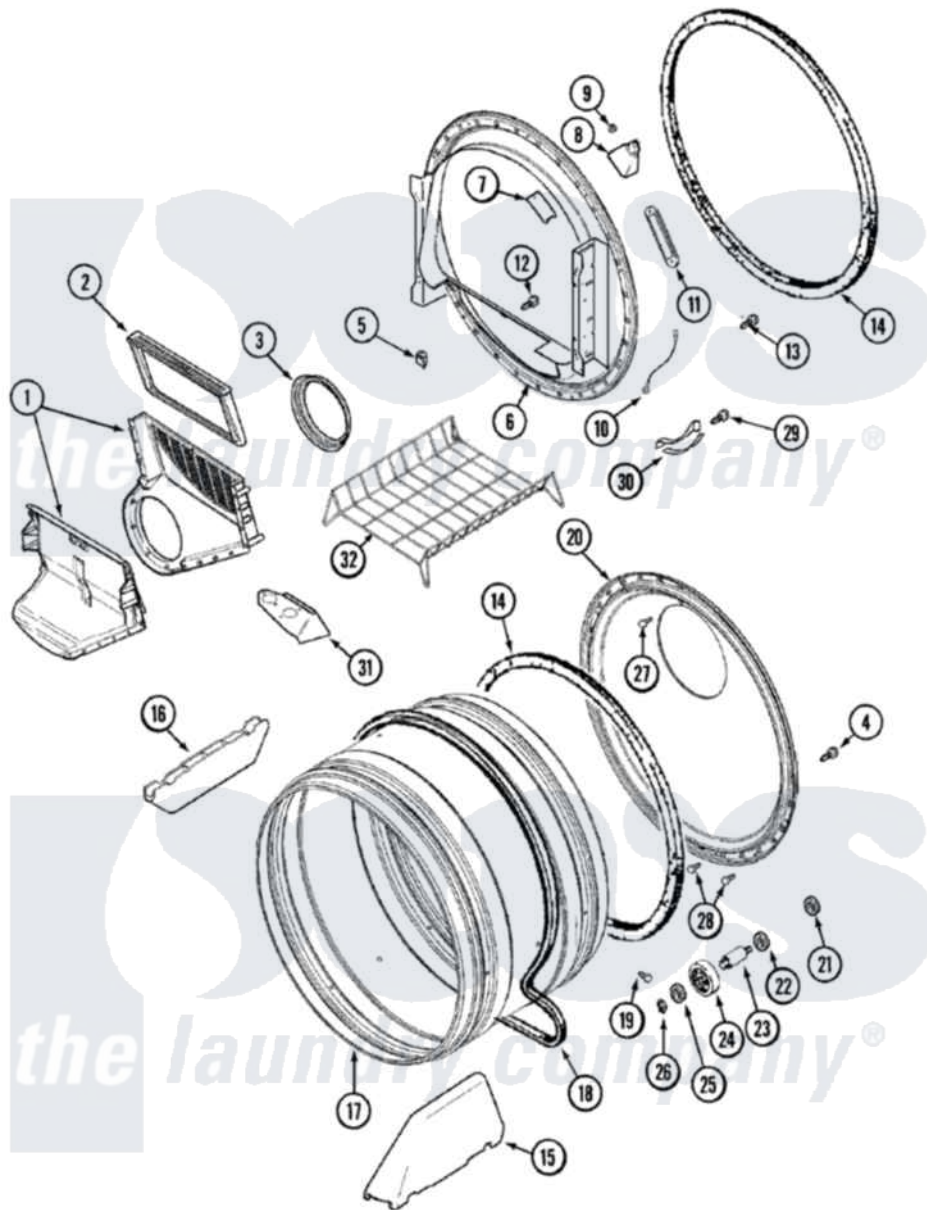

Maytag MDG7600AWQ 08 - TUMBLER

Maytag Residential Maytag MDG7600AWQ Dryer Parts Parts Diagram 08 - TUMBLER
 Click on the part number to view part

Item	Original Part Number	Replaced By	Status	Part Description
1	33001799			Outlet Duct Assembly Note: Outlet Duct Assembly
2	33001808			Filter, Lint
3	33001758	33002560		Seal, Blower
4	33002190			SCrew, C BraCe, BraCket, Cabinet
5	Y310376			Clip, Door Switch Harness
6	33001868			Front, Tumbler Front W/Sensor Note: Front, Tumbler
7	33001871			Screw Note: Screw, Drum Light
"	33001869			Lens, Drum Light
8	33001870		Not Available	HOLDER, LAMP (W/HOUSING) NOTE: LAMP (W/HOUSING & HOLDER)
"	22002263			Lamp
9	214872			Palnut, End Cap Note: Nut, Lamp Holder
10	211294	90767		Screw, 8A X 3/8 HeX Washer

10	211294	30707	Head Tapping
"	Y303711		Sensor Ground Wire
11	22001078	3177991	Screw
"	33001809		Sensor Bar Assembly
12	312311	312311MAY	Screw
13	33001855	33002917	Screw, No.10-16
14	33001807		Seal, Tumbler
15	33001756	33002032	Baffle
16	33001755		Baffle
17	33001889		Tumbler
18	33001777	33002535	V-Belt
19	33001788	33002973	Screw, No.9-15 X 1.00 Hx WS
20	33001801		Back, Tumbler
21	33001443		Nut, Hex
22	Y313347	312535	Washer, Vault Mounting Brk.
23	Y312948	6-3129480	Shaft- Tumbler
24	Y303373	12001541	Drum Roller/Washer Assembly--W
25	312535		Washer, Vault Mounting Brk.
26	410233	9703438	Ring-Retrn
27	210932		Screw, No.8 X 9/16 Ctsk Note: Screw, Inlet Duct
28	22001996	3370225	Screw
29	210720		Rivet, Bearing To Tumbler Fmt
30	306508		Tumbler Bearing Kit ----W
32	33001917	33001917A	Rack- Dryi