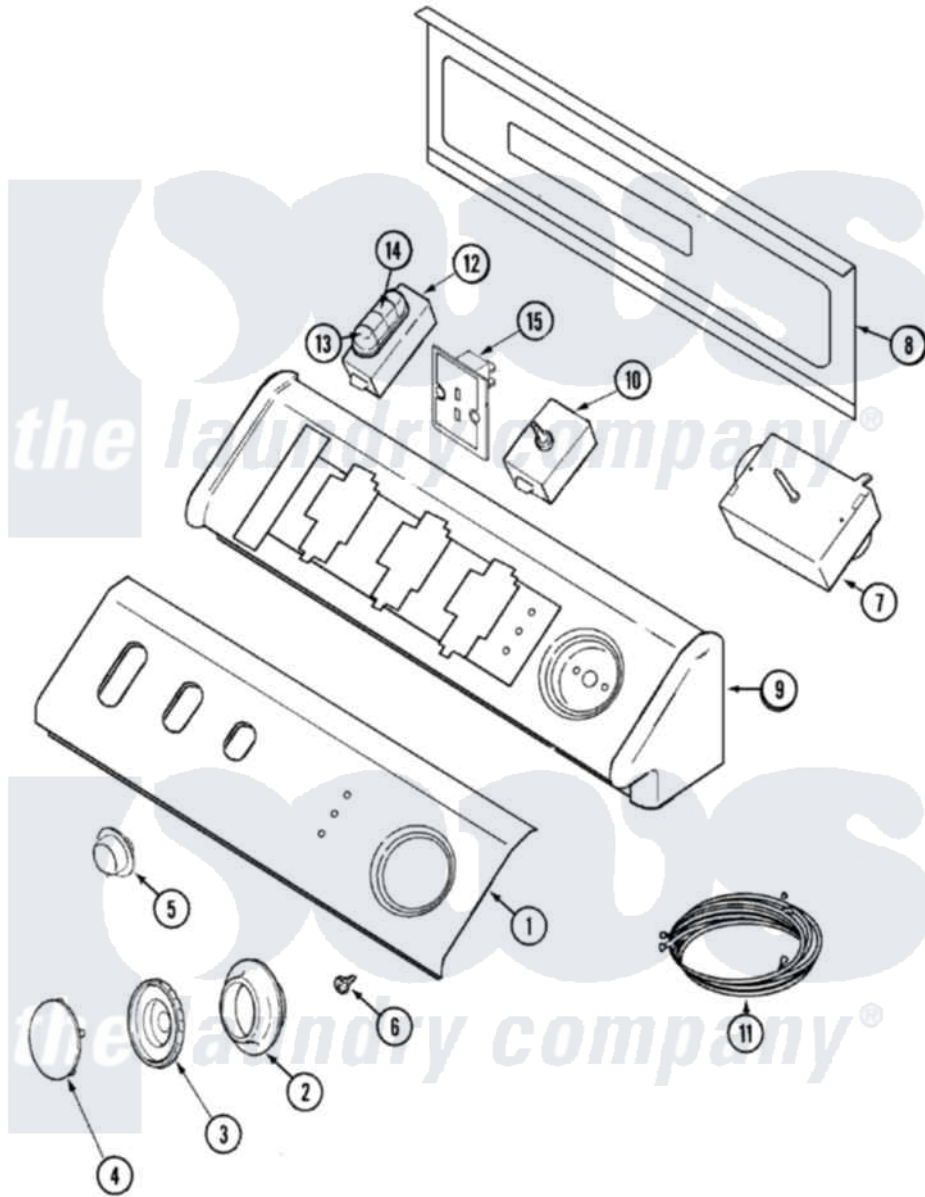

# Maytag MDG7600AWW 03 - CONTROL PANEL

Maytag [Residential Maytag MDG7600AWW Dryer Parts](#) Parts Diagram 03 - CONTROL PANEL  
 Click on the part number to view part

Item	Original Part Number	Replaced By	Status	Part Description
1	Y22002339	<a href="#">8534058</a>		Screw
"	33002592	<a href="#">33002697</a>		Control Panel, Facia / White
2	<a href="#">33001621</a>			Skirt, Timer Dial
3	<a href="#">22001659</a>			Timer Knob - Grey
4	<a href="#">22001664</a>			Timer Knob Insert/Cap
5	33001619	<a href="#">37001071</a>		Button, Push-To-Start
6	33001690	<a href="#">90767</a>		Screw, 8A X 3/8 HeX Washer Head Tapping
7	<a href="#">33001932</a>			Timer
8	216423	<a href="#">3370225</a>		Screw
"	22002529		Not Available	CONSOLE BACK PANEL
9	33002286		Not Available	CONSOLE (WHT)
10	33001861	<a href="#">33001618</a>		Switch- PU
11	<a href="#">33001936</a>			Wire Harness, Main
12	<a href="#">33001653</a>			Switch, Temp 4 Pos
13	<a href="#">22001788</a>			Button, Switch
14	<a href="#">22001789</a>			Button, Switch