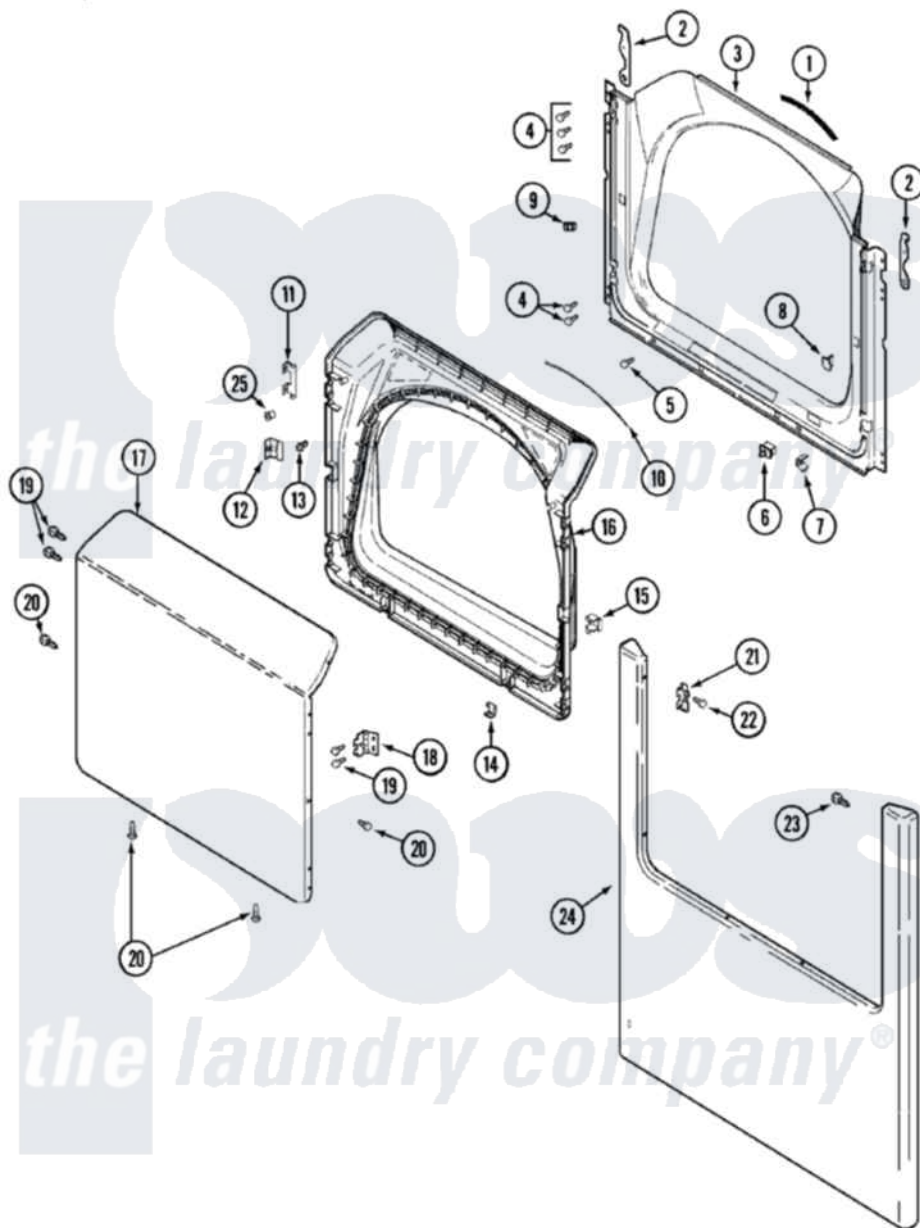

Maytag MDG7600AWW 04 - DOOR

Maytag [Residential Maytag MDG7600AWW Dryer Parts](#) Parts Diagram 04 - DOOR

[Click on the part number to view part](#)

Item	Original Part Number	Replaced By	Status	Part Description
1	33001767			Seal, Shroud
2	33002386	33002597		Hook, Security
3	33001778			Shroud
4	22001995			Screw Note: Screw, Tumbler Front And Shroud
5	33001768			Screw, Shroud Note: Screw, Shroud And Outlet Duct
6	33001508	W10169313		Switch-Dor
7	33001760			Bracket, Hinge
8	33001174	LA-1003		Door Catch Kit
9	33001791	306436		Door Latch Kit--W
"	Y304578	LA-1003		Door Catch Kit
10	33002094			Seal, Door
11	22002038			Clip, Door
12	33001793			Bracket, Strike
13	33001761			Strike, Door
14	22002039			Clip, Door

15	33001763		Plug, Inner Door
16	22002039		Clip, Door
"	22002063		Screw No.8-18AB Wafer Head
"	33001750		Door, Inner/ W Seal
17	22001817		Sheet, Sound Damper
"	33002430	Not Available	PANEL, DOOR (WHT-W/MEDALLION)
18	33001759		Hinge, Door
19	22002062	98006631	Screw
20	22002063		Screw No.8-18AB Wafer Head
21	33001764		Cover, Hinge Hole
22	33001787		Screw, Hinge Note: Screw, Hinge Hole Cover
23	22002012		Screw, Hinge Note: Screw, Hinge Bracket
24	22002241	22002836	Panel, Front
25	33001771		Bushing, Inner Door