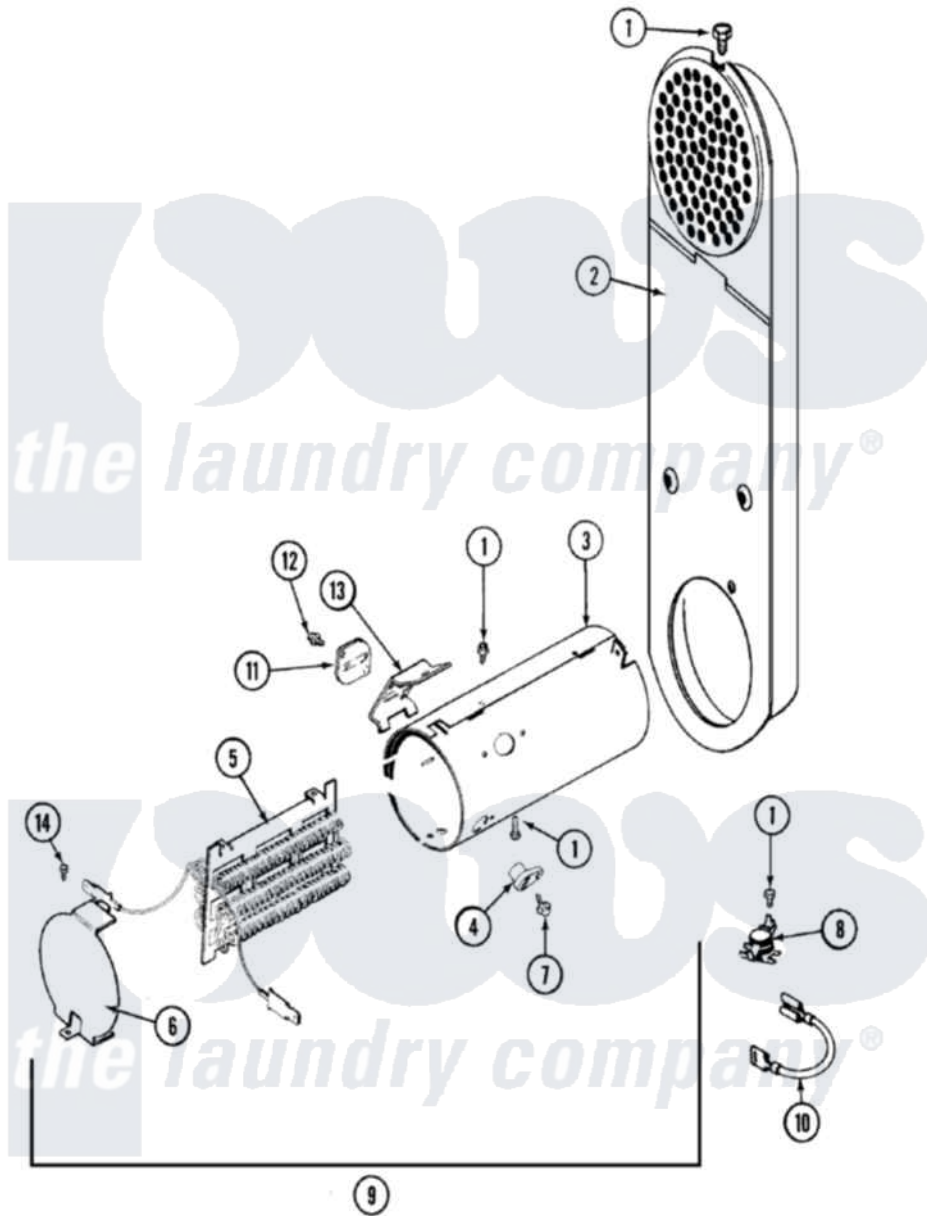

# Maytag MDG7600AWW 06 - HEATER

Maytag [Residential Maytag MDG7600AWW Dryer Parts](#) Parts Diagram 06 - HEATER  
 Click on the part number to view part

Item	Original Part Number	Replaced By	Status	Part Description
2	33001803	<a href="#">33003038</a>		Assembly, Inlet Duct-Elec
3	<a href="#">314995</a>			Enclosure, Heater
4	<a href="#">314998</a>			Insulator, Terminal
5	307184	<a href="#">Y308612</a>		Heater Sub-Assembly
6	<a href="#">314999</a>			Shield, Radiant
7	314554		Not Available	SCREW
8	<a href="#">303396</a>			Thermostat, Hi-Limit
9	<a href="#">307178</a>			Heater Assembly
10	<a href="#">Y307173</a>			Wire, Jumper
11	<a href="#">307473</a>			Fuse, Thermal
12	33001860	<a href="#">W10116760</a>		Screw
13	<a href="#">315346</a>			Bracket, Thermal Fuse
14	Y308590	<a href="#">W10116795</a>		Heater
"	22001996	<a href="#">3370225</a>		Screw