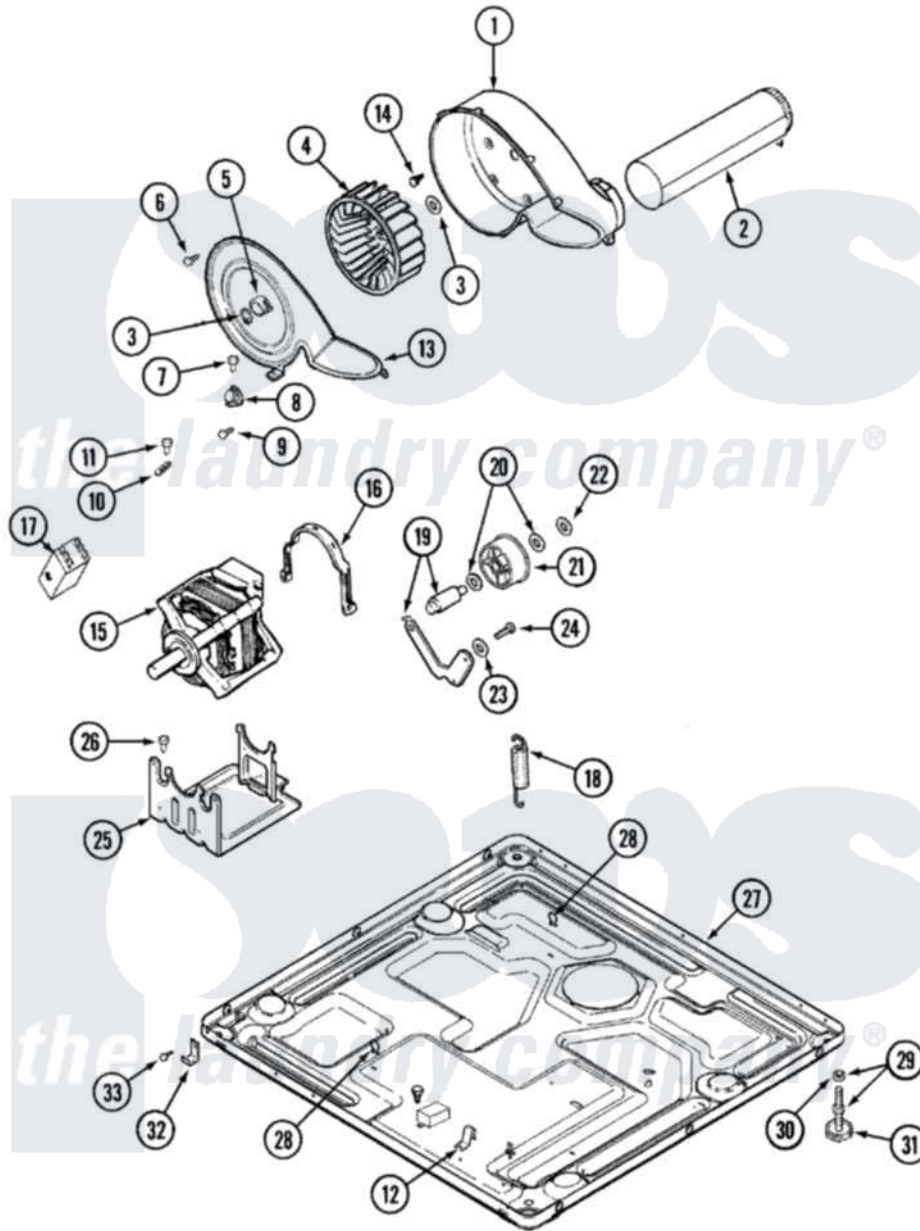

Maytag MDG7600AWW 07 - MOTOR DRIVE

Maytag [Residential Maytag MDG7600AWW Dryer Parts](#) Parts Diagram 07 - MOTOR DRIVE
 Click on the part number to view part

Item	Original Part Number	Replaced By	Status	Part Description
1	33001789			Housing, Blower
2	22001995			Screw Note: Screw, Tumbler Front And Shroud
"	33001800			Duct Assembly, Exhaust
3	410233	9703438		Ring-Retrn
4	33002797			Wheel, Blower
5	312967			Clamp, Blower Housing
6	33001855	33002917		Screw, No.10-16
7	Y313561			Screw---NA
8	306910			Thermostat, Multi Temp Note: Thermostat
9	22001996	3370225		Screw
10	33001762			Fuse, Thermal
11	314848	W10116760		Screw
12	22002244			Clip, Grounding
13	33001873			Cover, Blower Housing---NA
14	314818	1163839		Screw

15	33002795		Motor, Drive 60Hz
16	Y015825		Clip, Motor To Motor Support
17	33001854	33002478	Motor
18	33002460	33002459	Assembly, Spring And Plug
"	33002461		Plug For Spring
19	33001840	6-3705180	Idler Arm
20	Y312527		Washer, Idler Shaft
21	33001783	6-3700340	BearIng- I
22	312958	354987	Ring, Retaining
23	315772		Sleeve, Idler Arm
24	Y014874		Screw, Idler Arm And Sleeve
25	33002466	33002817	Motor Support, Offset
"	Y313561		Screw----NA
26	Y313561		Screw----NA
27	33002465	Not Available	BASE, (LWR)----NA
"	33002622		Base,
"	33002465	Not Available	BASE, (LWR)----NA
28	410490		Spring, Retainer Wire Harness
29	Y305086		Adjustable Leg And Nut
30	Y052740	62739	Nut, Lock
31	Y314137		Foot, Rubber
32	22002239		Clip, Front Panel
33	Y310632	1163839	Screw