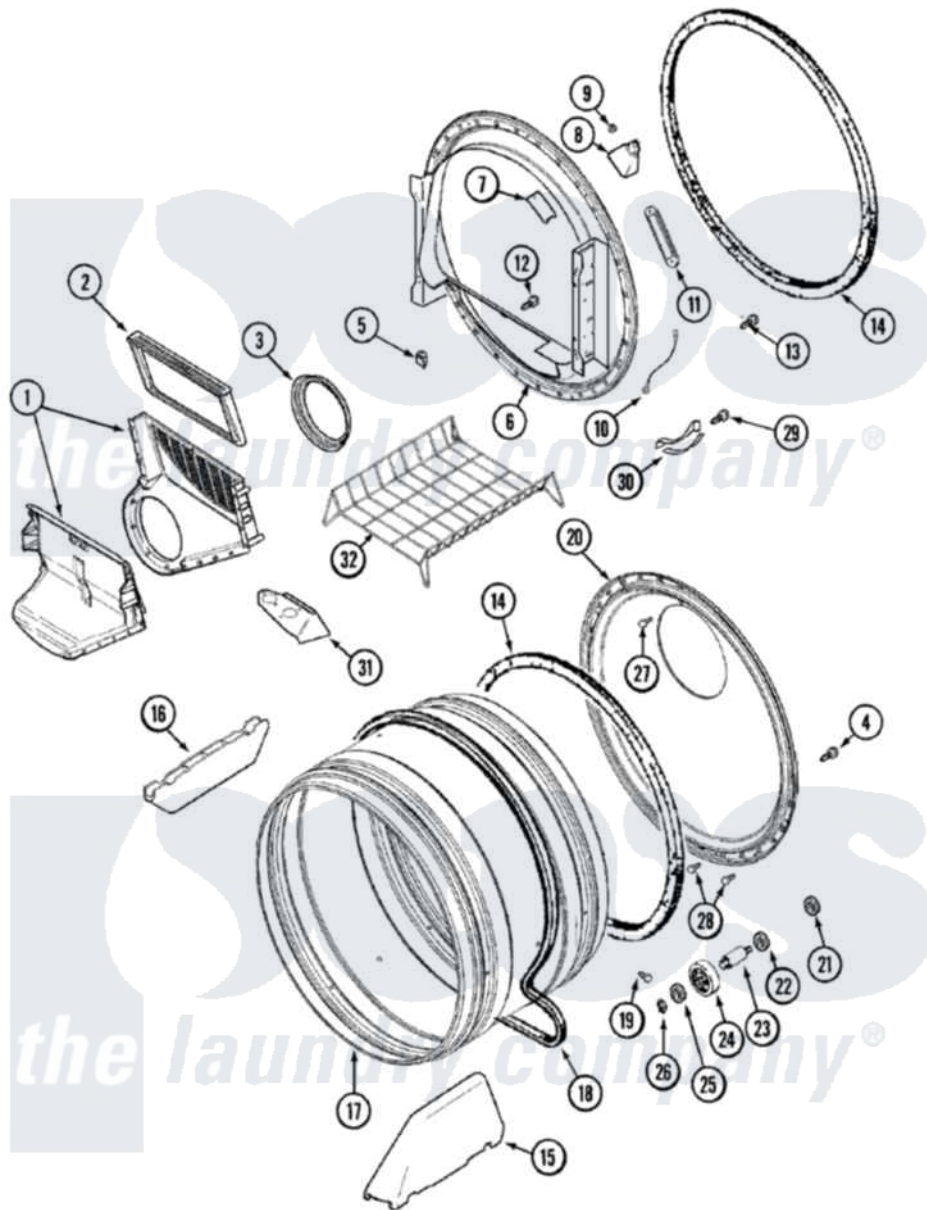

# Maytag MDG7600AWW 08 - TUMBLER

Maytag Residential Maytag MDG7600AWW Dryer Parts Parts Diagram 08 - TUMBLER  
 Click on the part number to view part

Item	Original Part Number	Replaced By	Status	Part Description
1	<a href="#">33001799</a>			Outlet Duct Assembly Note: Outlet Duct Assembly
2	<a href="#">33001808</a>			Filter, Lint
3	33001758	<a href="#">33002560</a>		Seal, Blower
4	<a href="#">33002190</a>			SCrew, C BraCe, BraCket, Cabinet
5	<a href="#">Y310376</a>			Clip, Door Switch Harness
6	<a href="#">33001868</a>			Front, Tumbler Front W/Sensor Note: Front, Tumbler
7	<a href="#">33001871</a>			Screw Note: Screw, Drum Light
"	<a href="#">33001869</a>			Lens, Drum Light
8	33001870		Not Available	HOLDER, LAMP (W/HOUSING) NOTE: LAMP (W/HOUSING & HOLDER)
"	<a href="#">22002263</a>			Lamp
9	<a href="#">214872</a>			Palnut, End Cap Note: Nut, Lamp Holder
10	211294	<a href="#">90767</a>		Screw, 8A X 3/8 HeX Washer