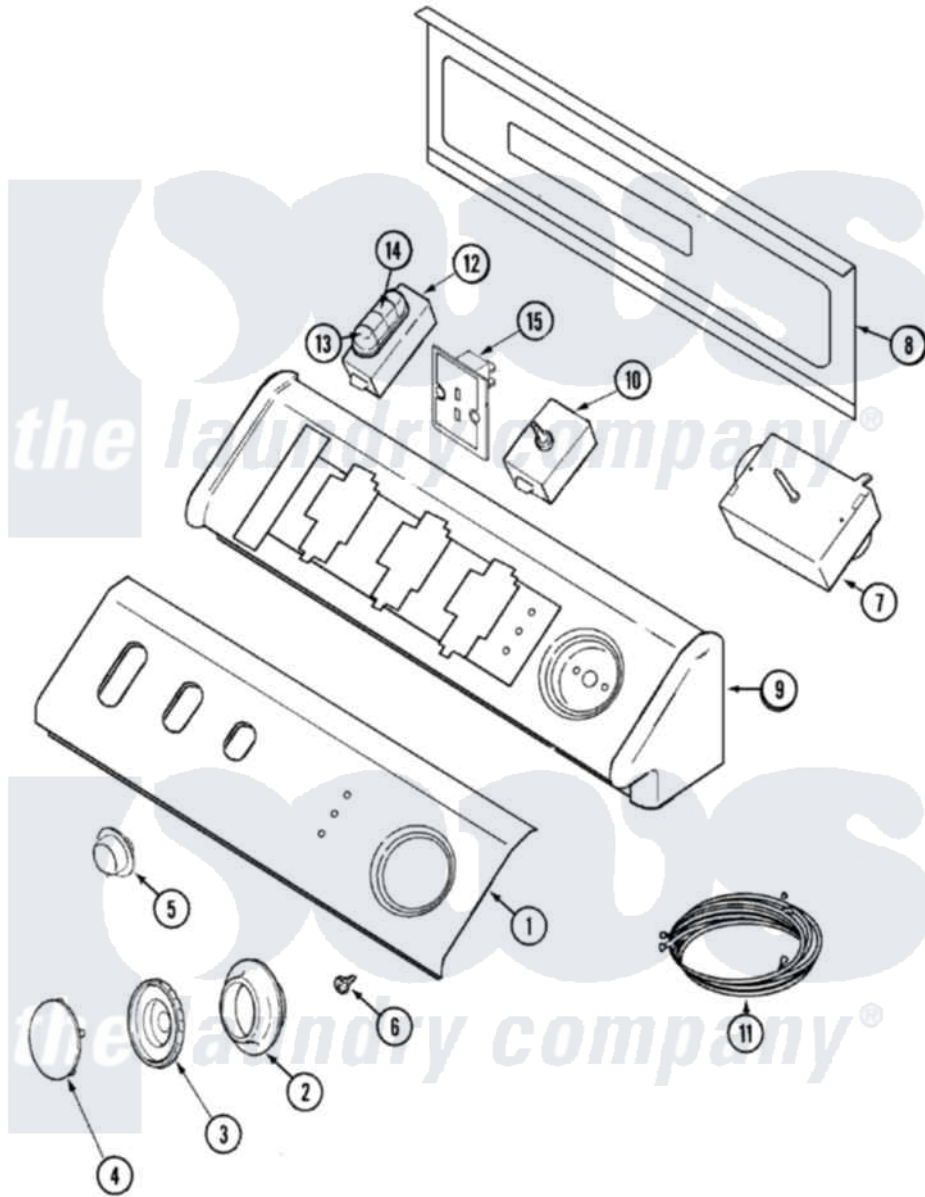

Maytag MDG7657AWQ 03 - CONTROL PANEL

Maytag [Residential Maytag MDG7657AWQ Dryer Parts](#) Parts Diagram 03 - CONTROL PANEL
 Click on the part number to view part

Item	Original Part Number	Replaced By	Status	Part Description
1	33002592	33002697		Control Panel, Facia / White
"	Y22002339	8534058		Screw
"	33002593	33002698		Control Panel, Facia / BSQ
2	33002346			Skirt, Timer Dial
3	22001659			Timer Knob - Grey
4	33002347			Timer Knob Insert/Cap
5	33002435			Button, Push-To-Start
6	33001690	90767		Screw, 8A X 3/8 HeX Washer Head Tapping
7	33001932			Timer
8	22002529		Not Available	CONSOLE BACK PANEL
"	216423	3370225		Screw
9	33002327	37001115		Console
10	33002356	33001618		Switch- PU
11	33001936			Wire Harness, Main
12	33002392			Switch, Temp 4 Pos
13	22002697			Button, Switch

14	22002698	22003875	Button- SW
15	33002400	Not Available	DRYNESS DISPLAY CONTROL (BSQ)
16	33002488	Not Available	MANUAL U & C, DRYING RACK
"	33002583	33002695	Use And Care Manual